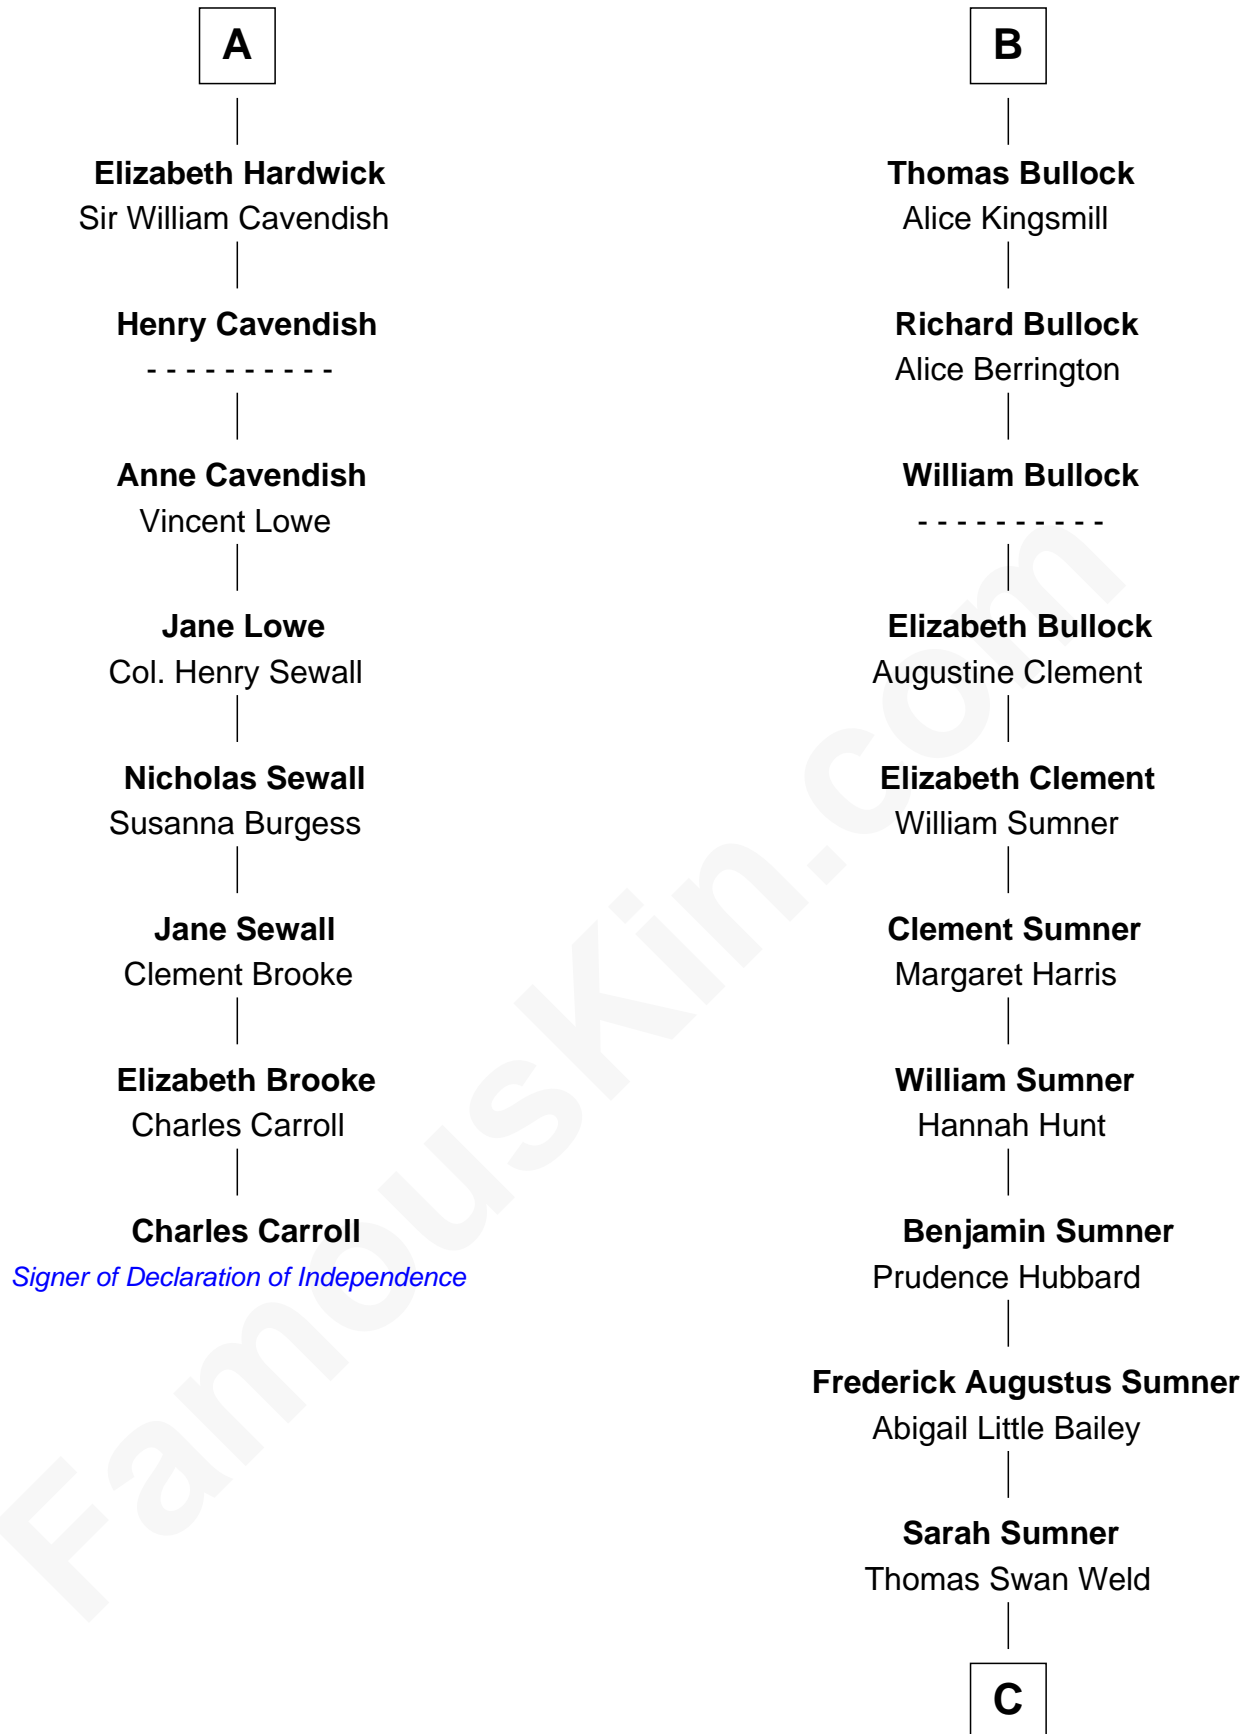

FamousKin.com

Relationship Chart of

Charles Carroll

Signer of the Declaration of Independence

14th cousin 6 times removed of

Bill Weld

68th Governor of Massachusetts

Edmund Fitzalan

Alice de Warenne

C

Dr. Francis Minot Weld
Fanny Elizabeth Bartholomew

Francis Minot Weld
Margaret Low White

David Weld
Mary Blake Nichols

Bill Weld
68th Governor of Massachusetts