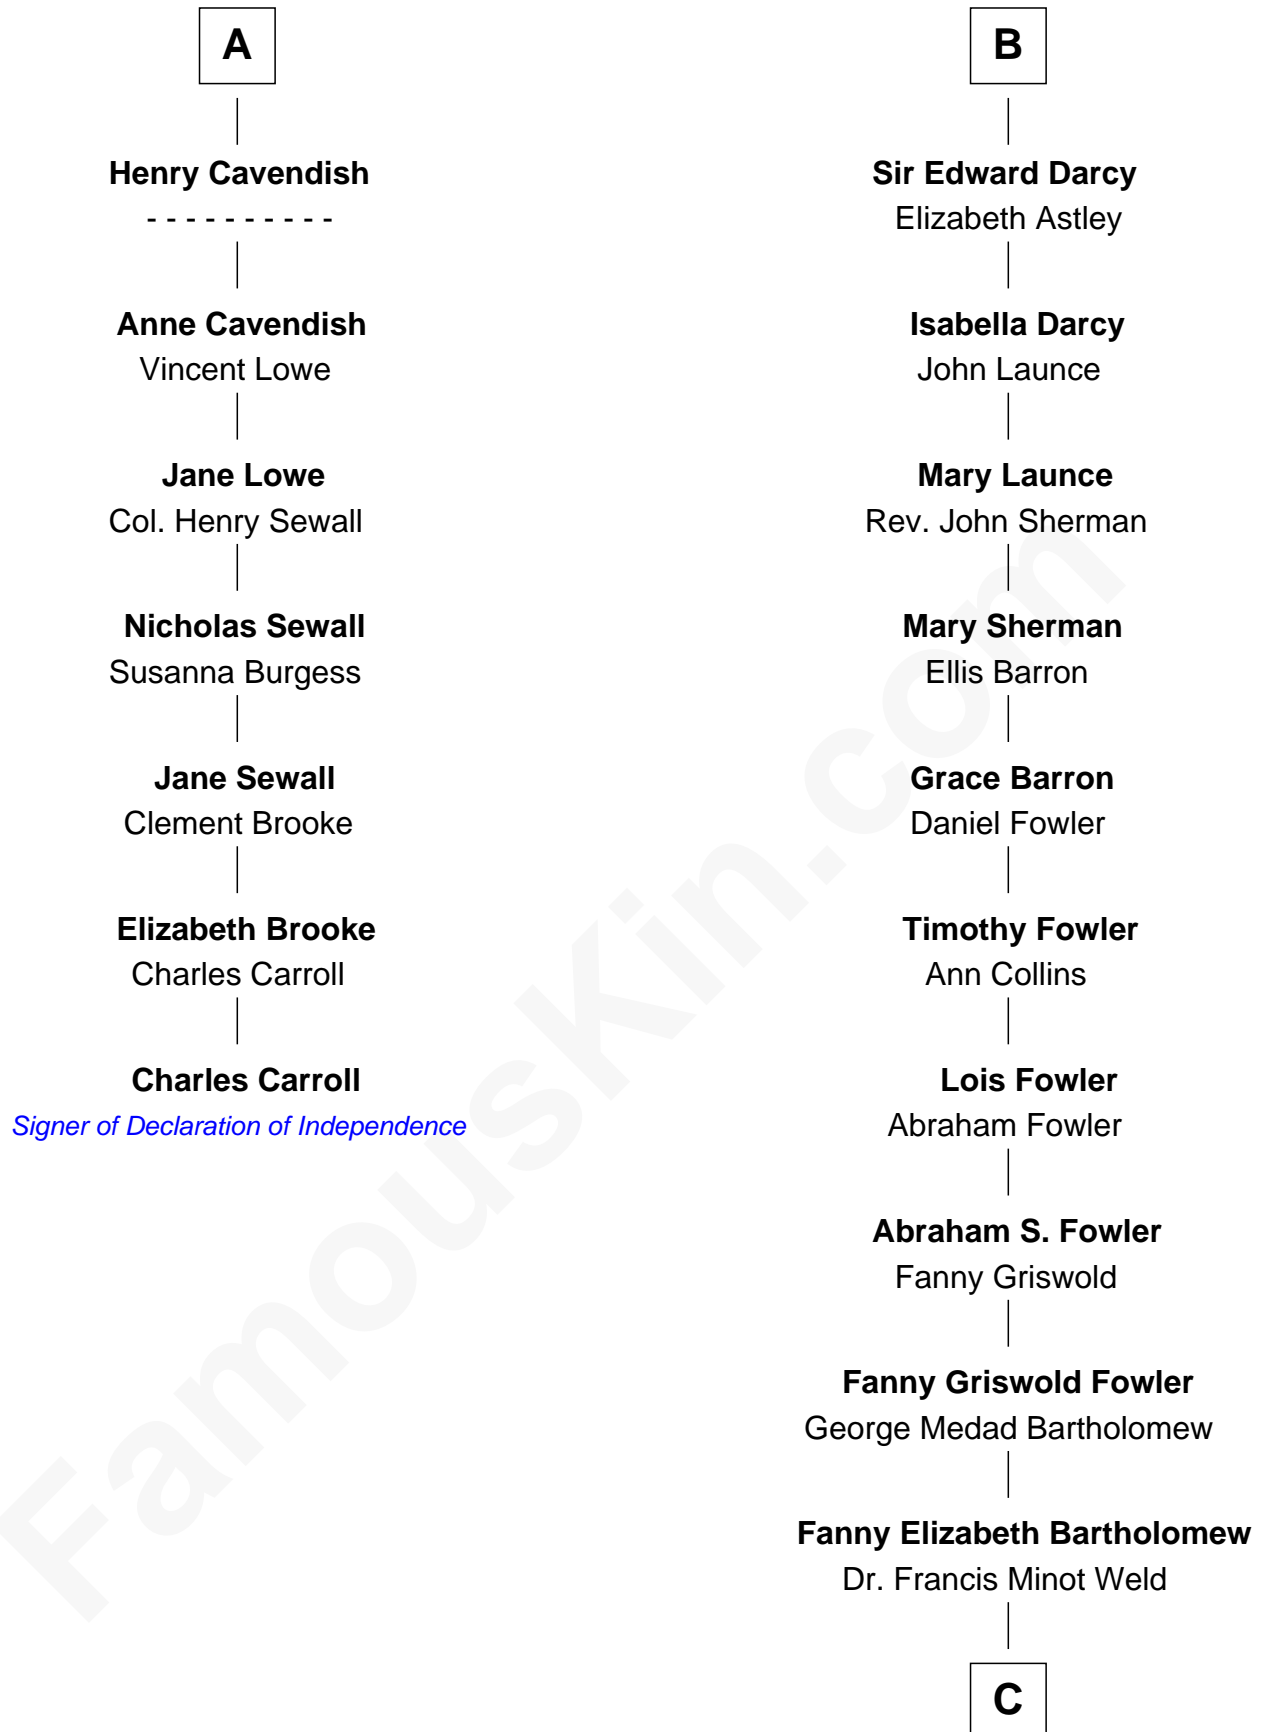

FamousKin.com

Relationship Chart of

Charles Carroll

Signer of the Declaration of Independence

13th cousin 6 times removed of

Bill Weld

68th Governor of Massachusetts

C

Francis Minot Weld
Margaret Low White

David Weld
Mary Blake Nichols

Bill Weld
68th Governor of Massachusetts

FamousKin.com