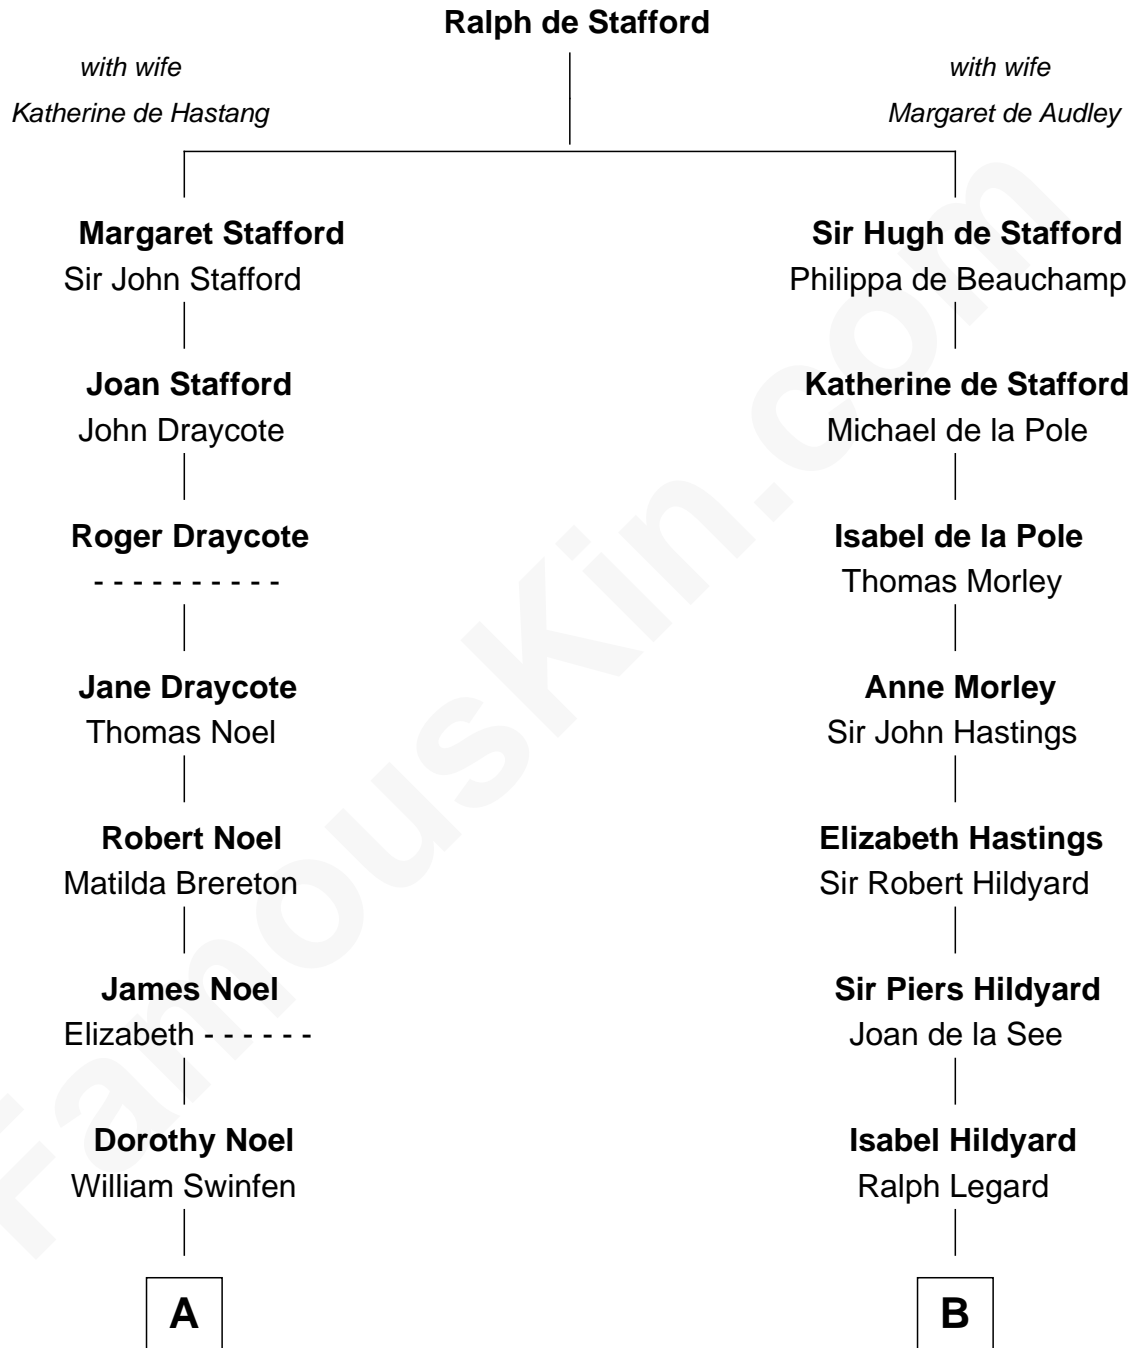

FamousKin.com

Relationship Chart of

Charles Carroll

Signer of the Declaration of Independence

14th cousin 6 times removed of

Tuesday Weld

TV and Movie Actress

A

Arthur Swinfen

Alice Ragdale

Elizabeth Swinfen

John Dugdale

Mary Dugdale

Richard Sewall

Col. Henry Sewall

Jane Lowe