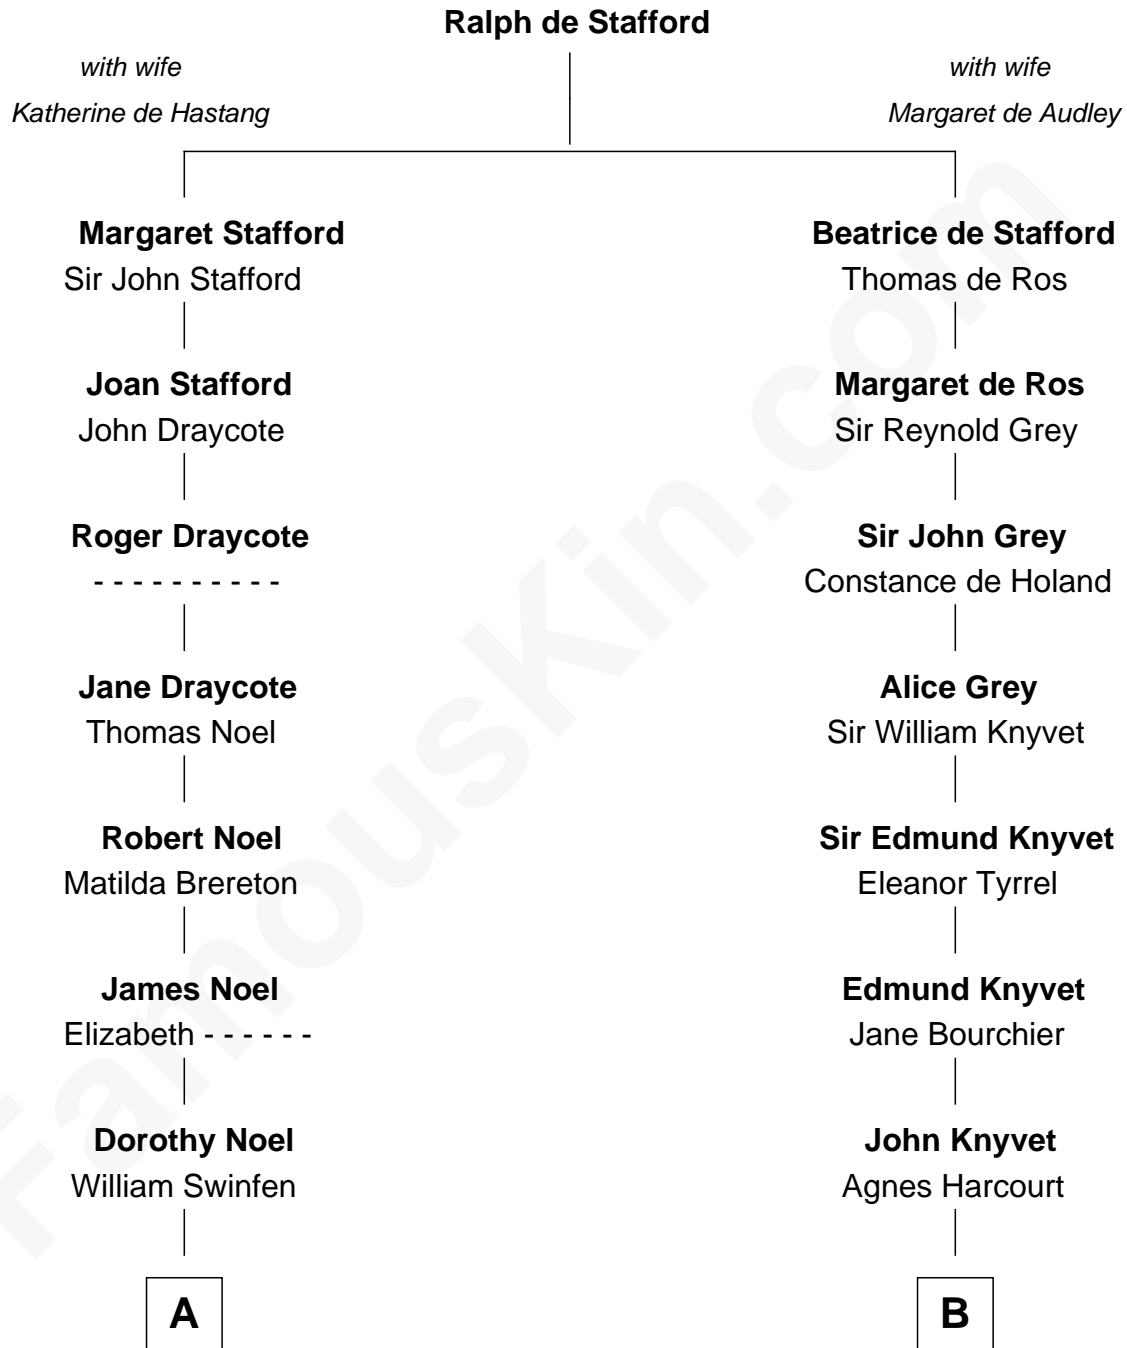

# FamousKin.com

## Relationship Chart of

### Charles Carroll

*Signer of the Declaration of Independence*

**14th cousin 3 times removed of**

### Leverett Saltonstall

*55th Governor of Massachusetts*

**A**

**Arthur Swinfen**

Alice Ragdale

**Elizabeth Swinfen**

John Dugdale

**Mary Dugdale**