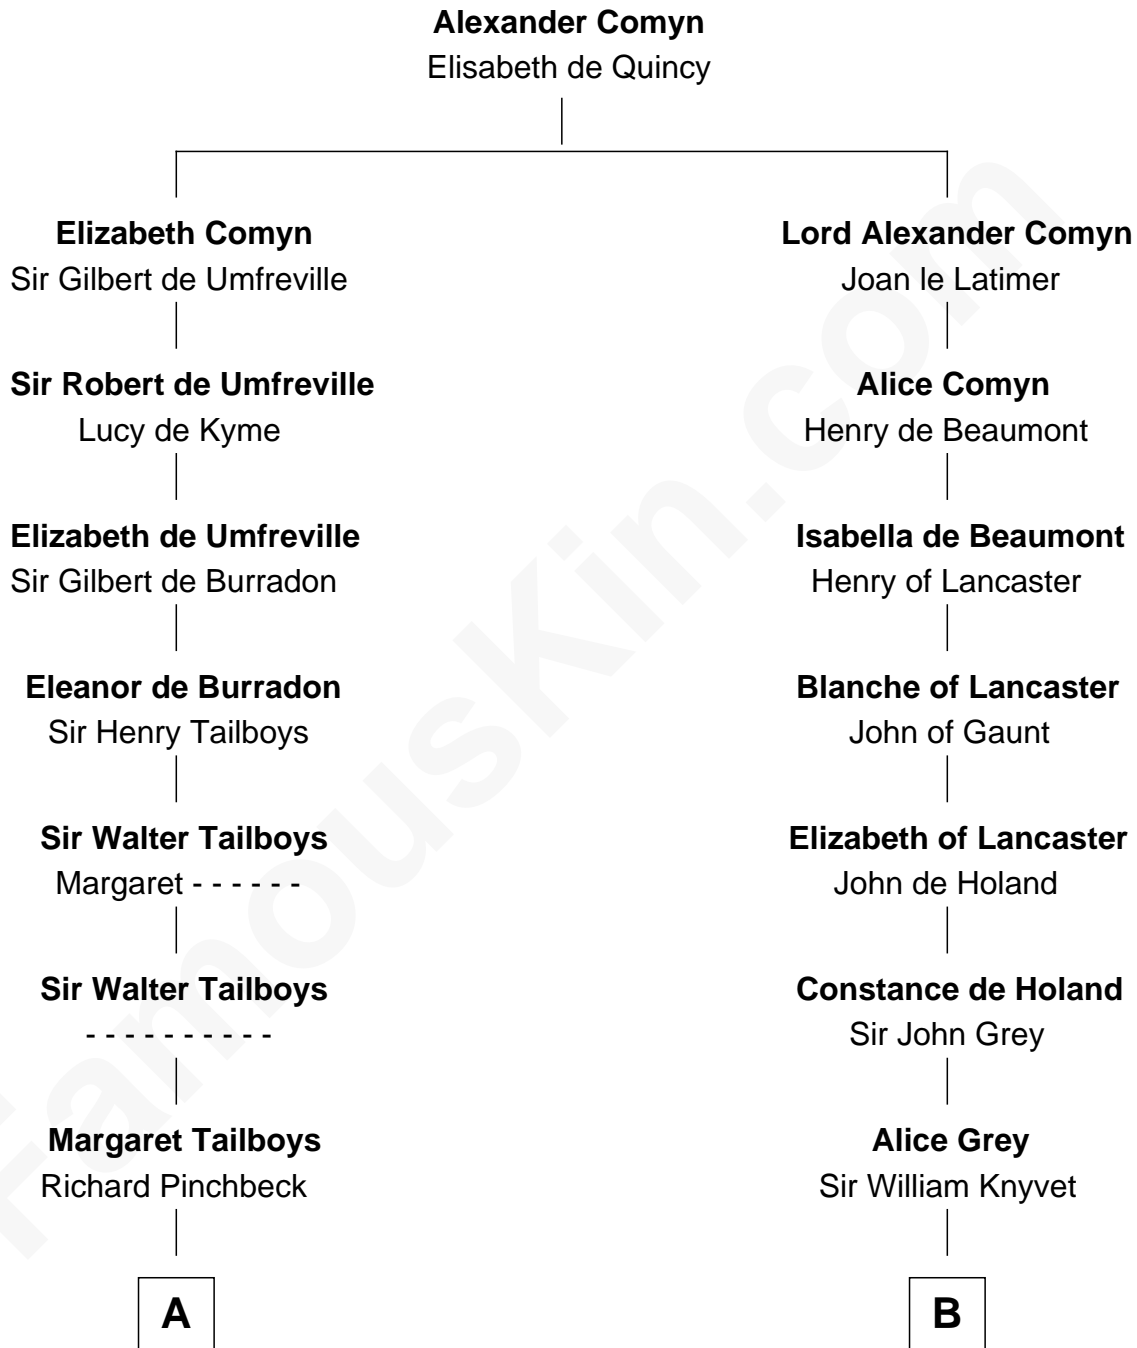

## Relationship Chart of

### Charles Carroll

*Signer of the Declaration of Independence*

17th cousin 3 times removed of

### Leverett Saltonstall

*55th Governor of Massachusetts*

**C**

**Leverett Saltonstall**  
Mary Elizabeth Sanders

**Leverett Saltonstall**  
Rose Smith Lee

**Richard Middlecott Saltonstall**  
Eleanor Brooks

**Leverett Saltonstall**  
*55th Governor of Massachusetts*

FamousKin.com