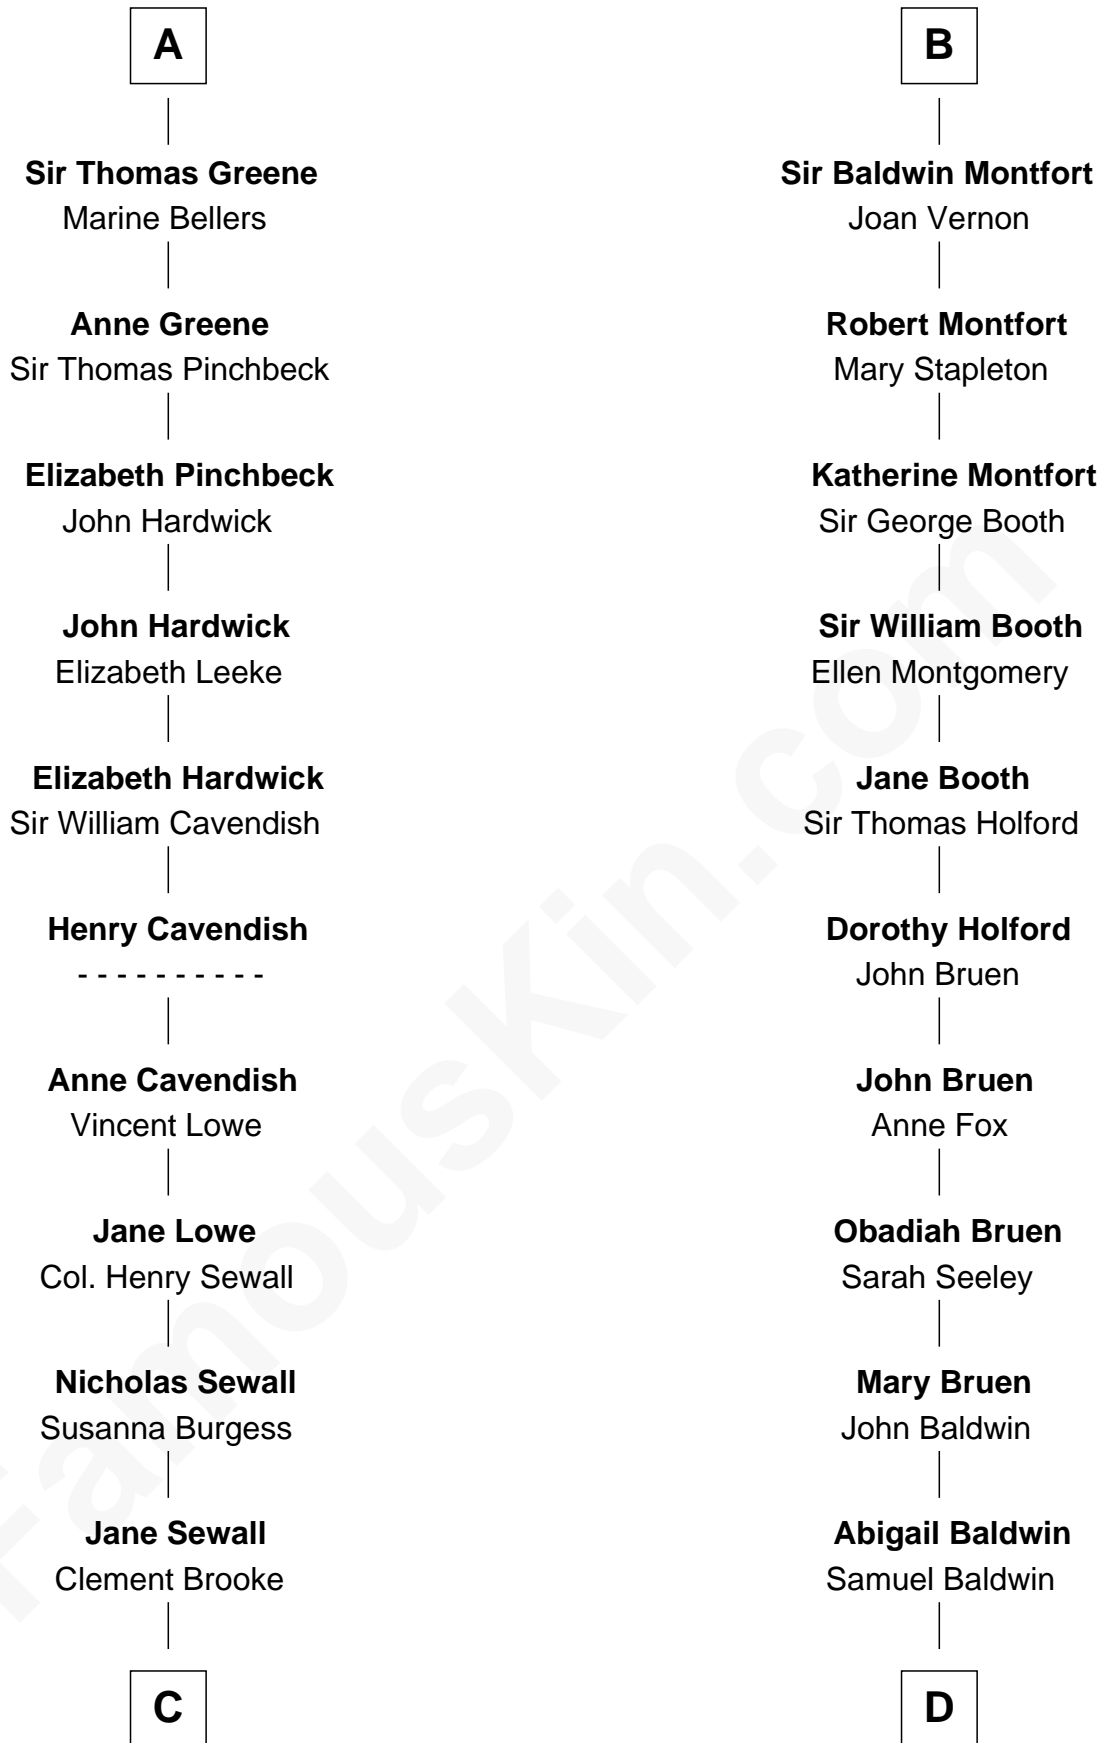

FamousKin.com

Relationship Chart of

Charles Carroll

Signer of the Declaration of Independence

18th cousin 1 time removed of

Abraham Baldwin

Signer of the U.S. Constitution

Sir Humphrey de Bohun

Alice de Bohun

Roger V de Toeni

Ralph VII de Toeni

Mary - - - - -

Alice de Toeni

Guy de Beauchamp

Maud de Beauchamp

Sir Geoffrey de Say

Idonea de Say

Sir John de Clinton

Margaret de Clinton

Sir Baldwin de Montfort

Sir William Montfort

Margaret Pecche

B

C

Elizabeth Brooke

Charles Carroll

Charles Carroll

Signer of Declaration of Independence

D

Timothy Baldwin

Bathsheba Stone

Michael Baldwin