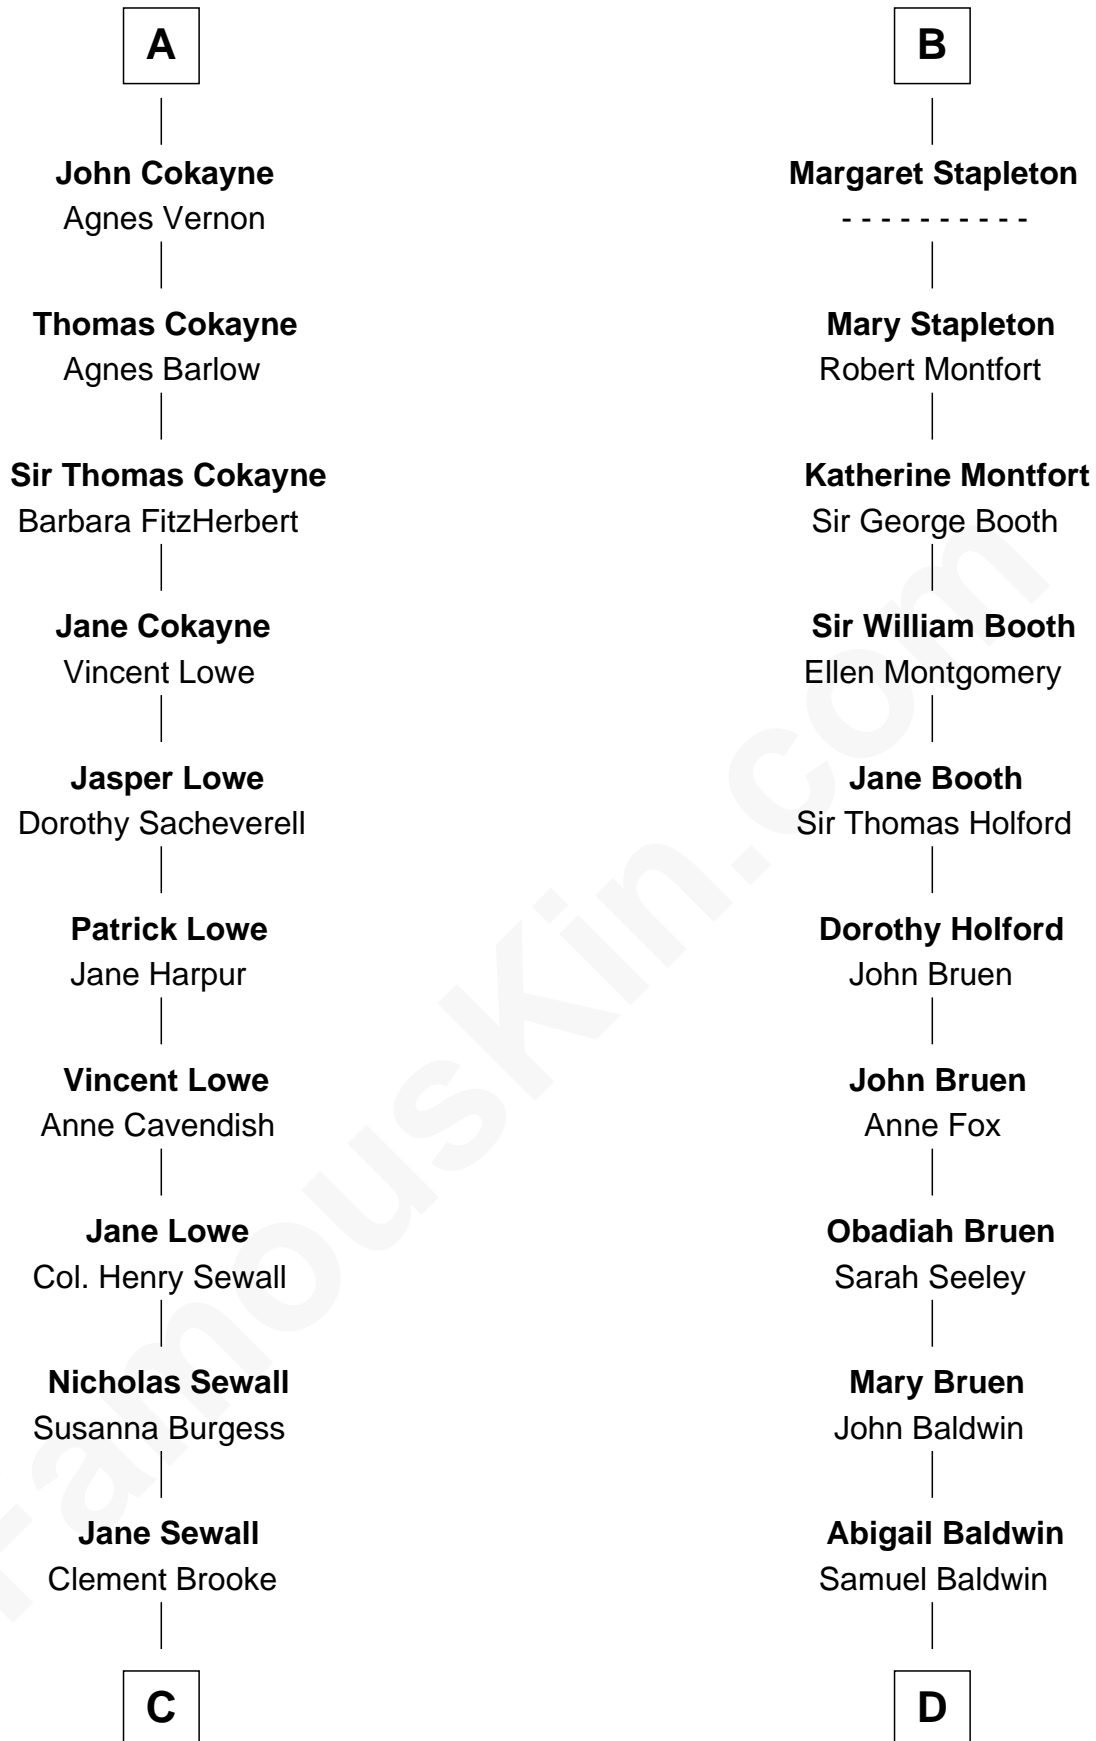

FamousKin.com

Relationship Chart of

Charles Carroll

Signer of the Declaration of Independence

18th cousin 1 time removed of

Abraham Baldwin

Signer of the U.S. Constitution

C

Elizabeth Brooke

Charles Carroll

Charles Carroll

Signer of Declaration of Independence

D

Timothy Baldwin

Bathsheba Stone

Michael Baldwin

Lucy Dudley

Abraham Baldwin

Signer of the U.S. Constitution

FamousKin.com