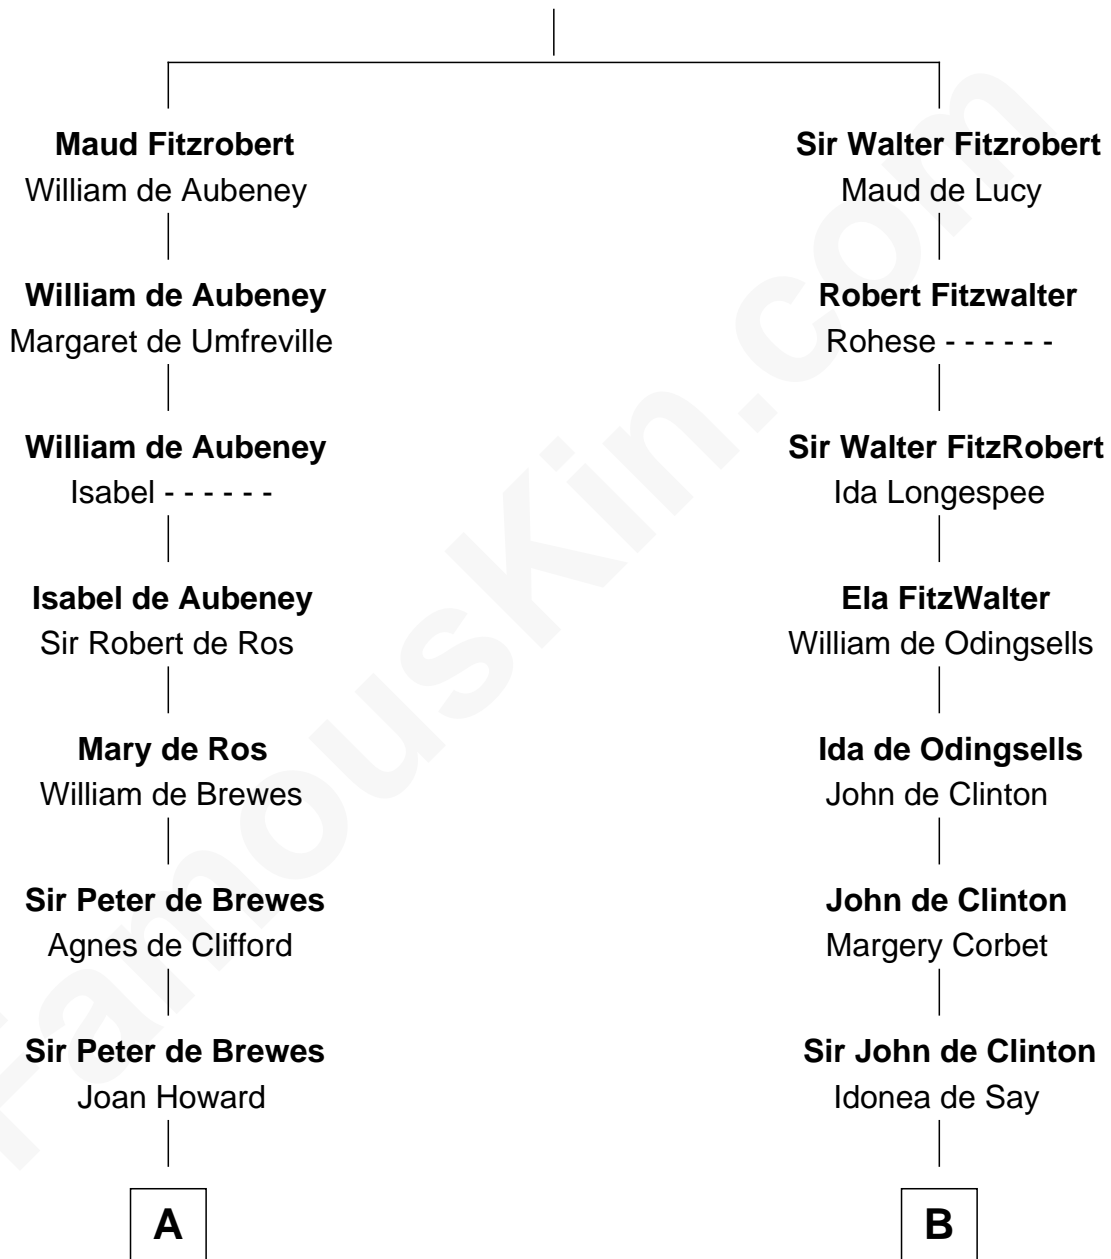

FamousKin.com

Relationship Chart of

Charles Carroll

Signer of the Declaration of Independence

20th cousin 1 time removed of

Abraham Baldwin

Signer of the U.S. Constitution

Robert Fitzrichard

Maud de St. Liz

C

Nicholas Sewall
Susanna Burgess

Jane Sewall
Clement Brooke

Elizabeth Brooke
Charles Carroll

Charles Carroll

Signer of Declaration of Independence

D

Mary Bruen
John Baldwin

Abigail Baldwin
Samuel Baldwin

Timothy Baldwin
Bathsheba Stone

Michael Baldwin
Lucy Dudley

Abraham Baldwin

Signer of the U.S. Constitution