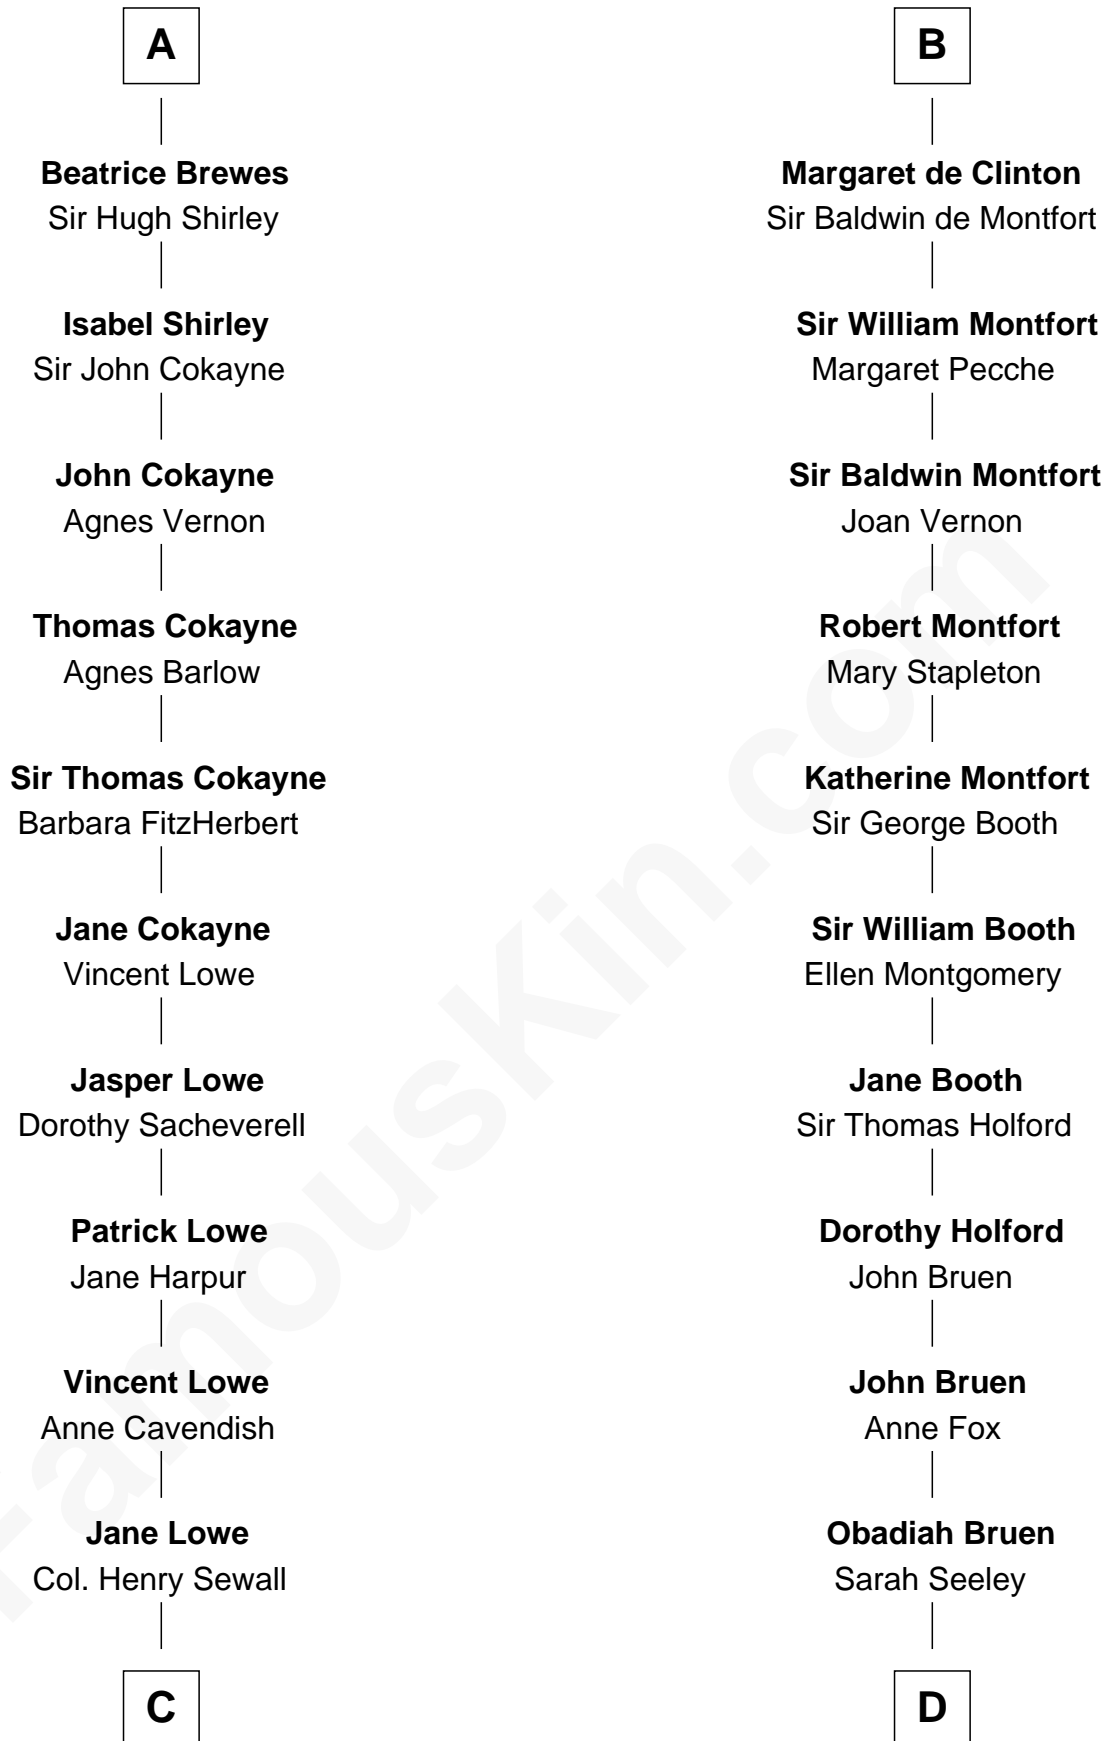

FamousKin.com

Relationship Chart of

Charles Carroll

Signer of the Declaration of Independence

20th cousin 1 time removed of

Abraham Baldwin

Signer of the U.S. Constitution

Robert Fitzrichard

Maud de St. Liz

C

Nicholas Sewall
Susanna Burgess

Jane Sewall
Clement Brooke

Elizabeth Brooke
Charles Carroll

Charles Carroll

Signer of Declaration of Independence

D

Mary Bruen
John Baldwin

Abigail Baldwin
Samuel Baldwin

Timothy Baldwin
Bathsheba Stone

Michael Baldwin
Lucy Dudley

Abraham Baldwin

Signer of the U.S. Constitution