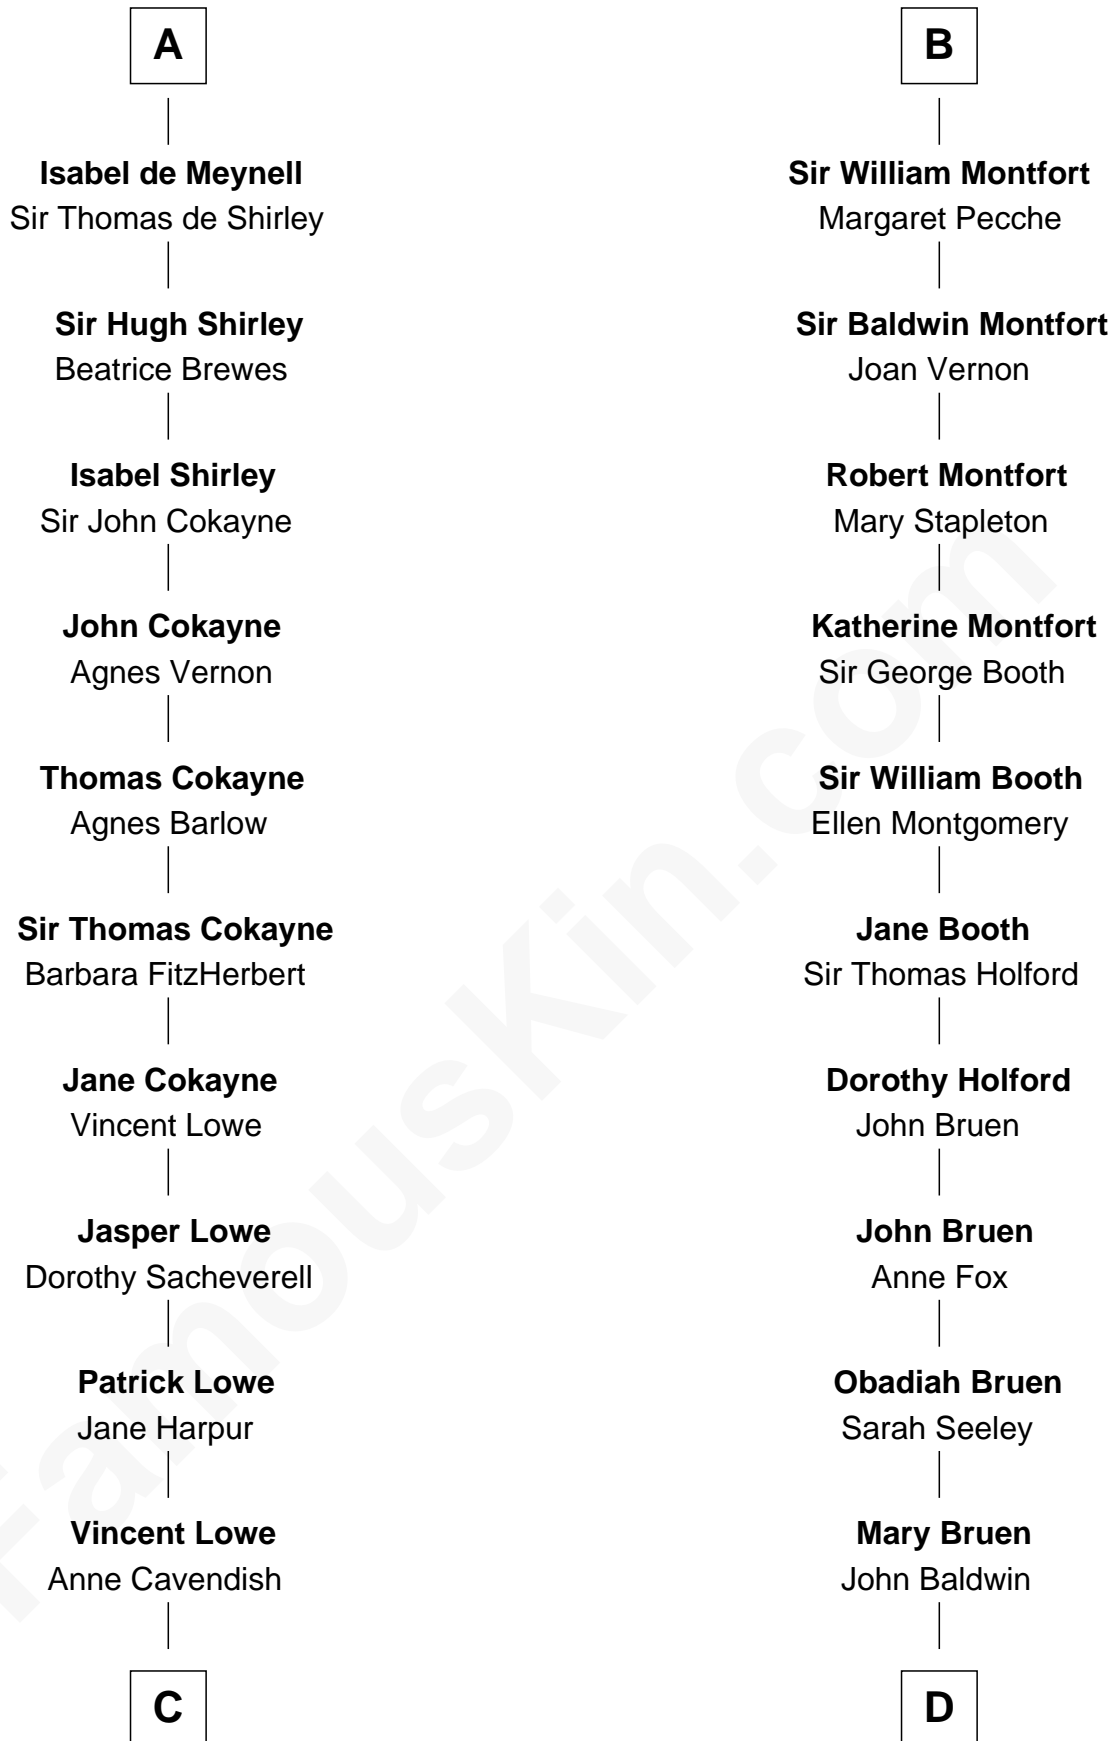

FamousKin.com

Relationship Chart of

Charles Carroll

Signer of the Declaration of Independence

20th cousin 1 time removed of

Abraham Baldwin

Signer of the U.S. Constitution

Richard de Clare
Amice of Gloucester

Maud de Clare
William de Braose

Maud de Braose
Henry de Tracy

Eve de Tracy
Guy de Bryan

Maud de Bryan
Nicholas FitzMartin

Sir William Martin
Eleanor FitzReynold

Joan Martin
Sir Nicholas Audley

Alice de Audley
Sir Hugh de Meynell

A

Hawise de Clare
Sir Geoffrey de Say

William de Say
Sibyl Marshal

William de Say
Elizabeth - - - - -

Geoffrey de Say
Idonea de Leyburn

Sir Geoffrey de Say
Maud de Beauchamp

Idonea de Say
Sir John de Clinton

Margaret de Clinton
Sir Baldwin de Montfort

B

C

Jane Lowe
Col. Henry Sewall

Nicholas Sewall
Susanna Burgess

Jane Sewall
Clement Brooke

Elizabeth Brooke
Charles Carroll

Charles Carroll
Signer of Declaration of Independence