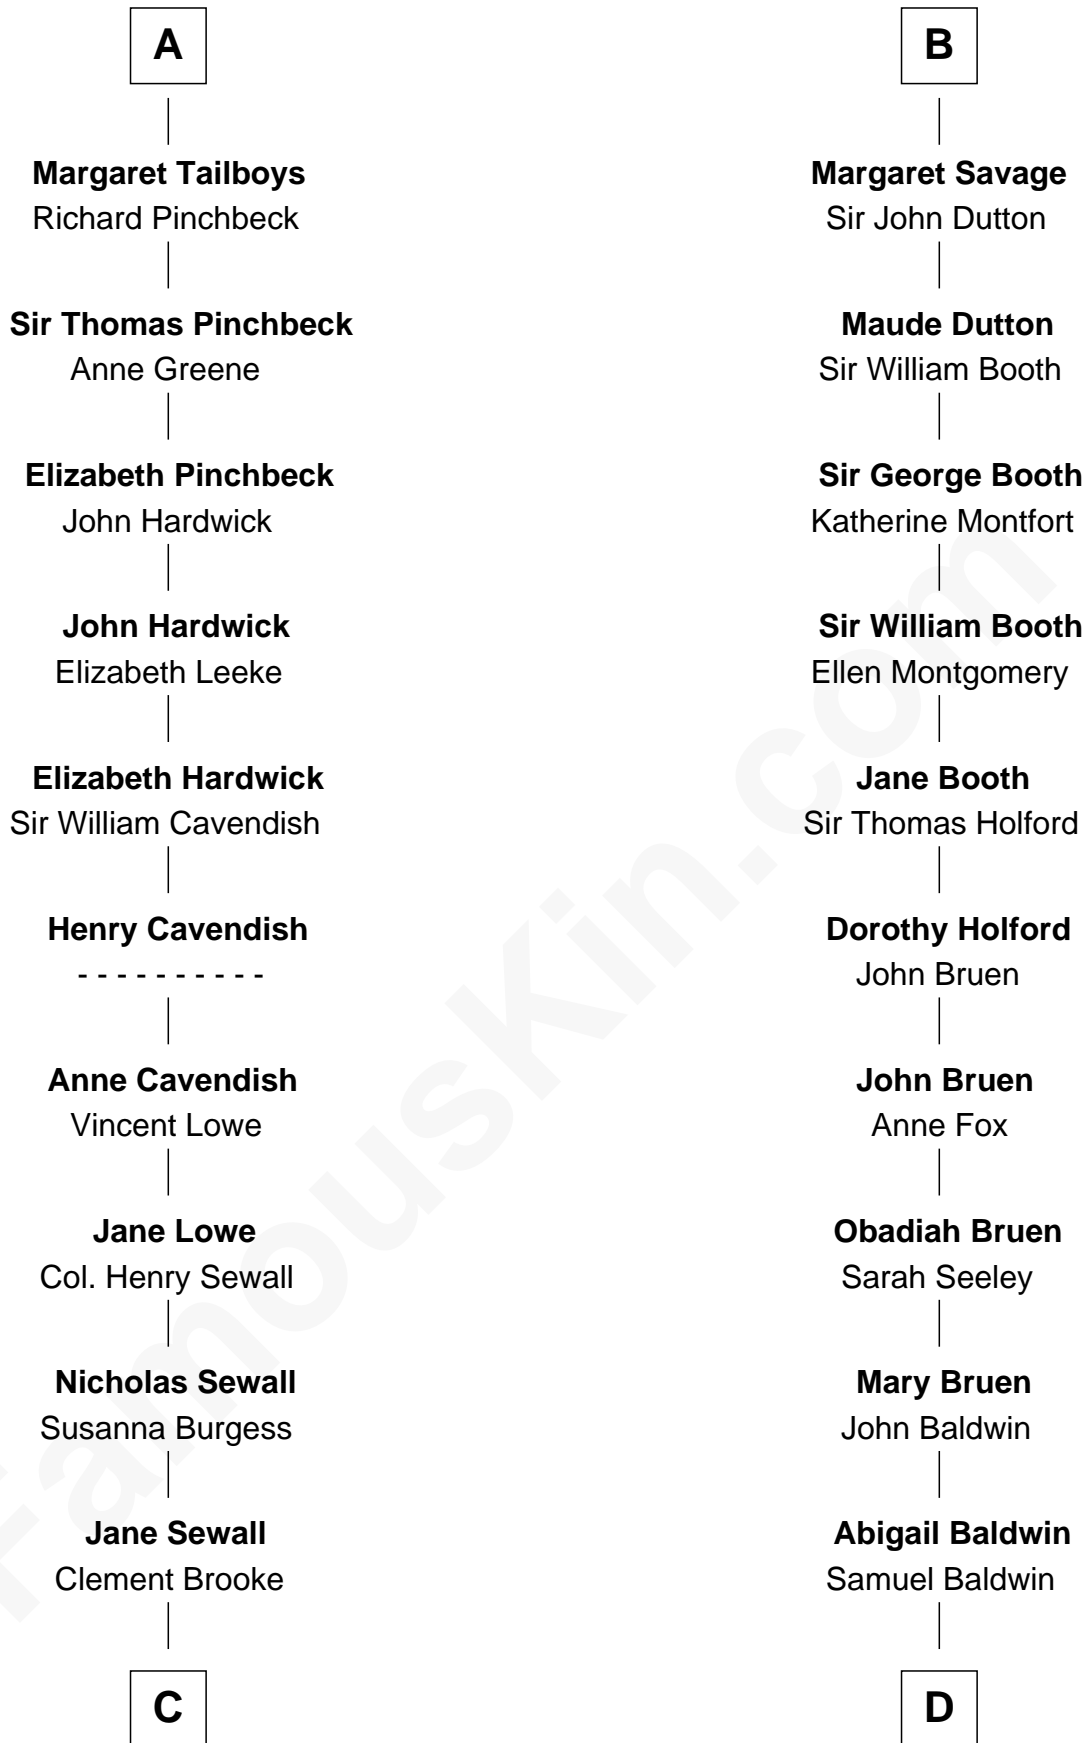

FamousKin.com

Relationship Chart of

Charles Carroll

Signer of the Declaration of Independence

18th cousin 1 time removed of

Abraham Baldwin

Signer of the U.S. Constitution

C

Elizabeth Brooke

Charles Carroll

Charles Carroll

Signer of Declaration of Independence

D

Timothy Baldwin

Bathsheba Stone

Michael Baldwin

Lucy Dudley

Abraham Baldwin

Signer of the U.S. Constitution

FamousKin.com