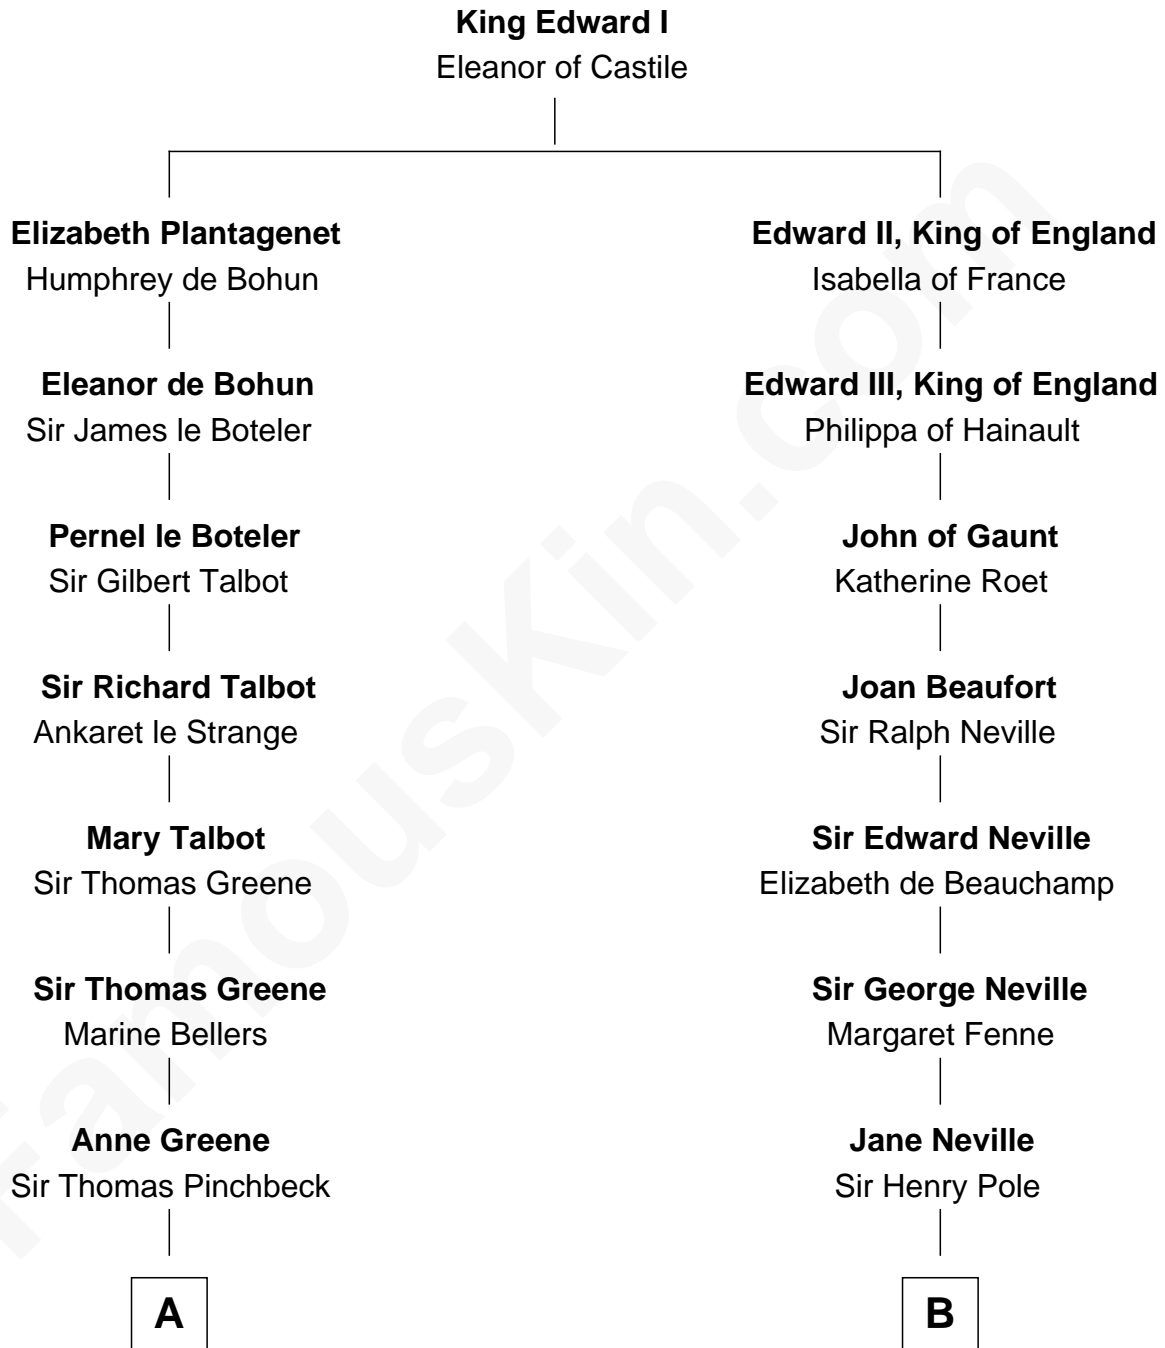

## Relationship Chart of

### Charles Carroll

*Signer of the Declaration of Independence*

16th cousin 2 times removed of

**E. M. Forster**  
*English Novelist*

**C**

**Edward Morgan Llewellyn Forster**

Alice Clara Whichelo

**E. M. Forster**