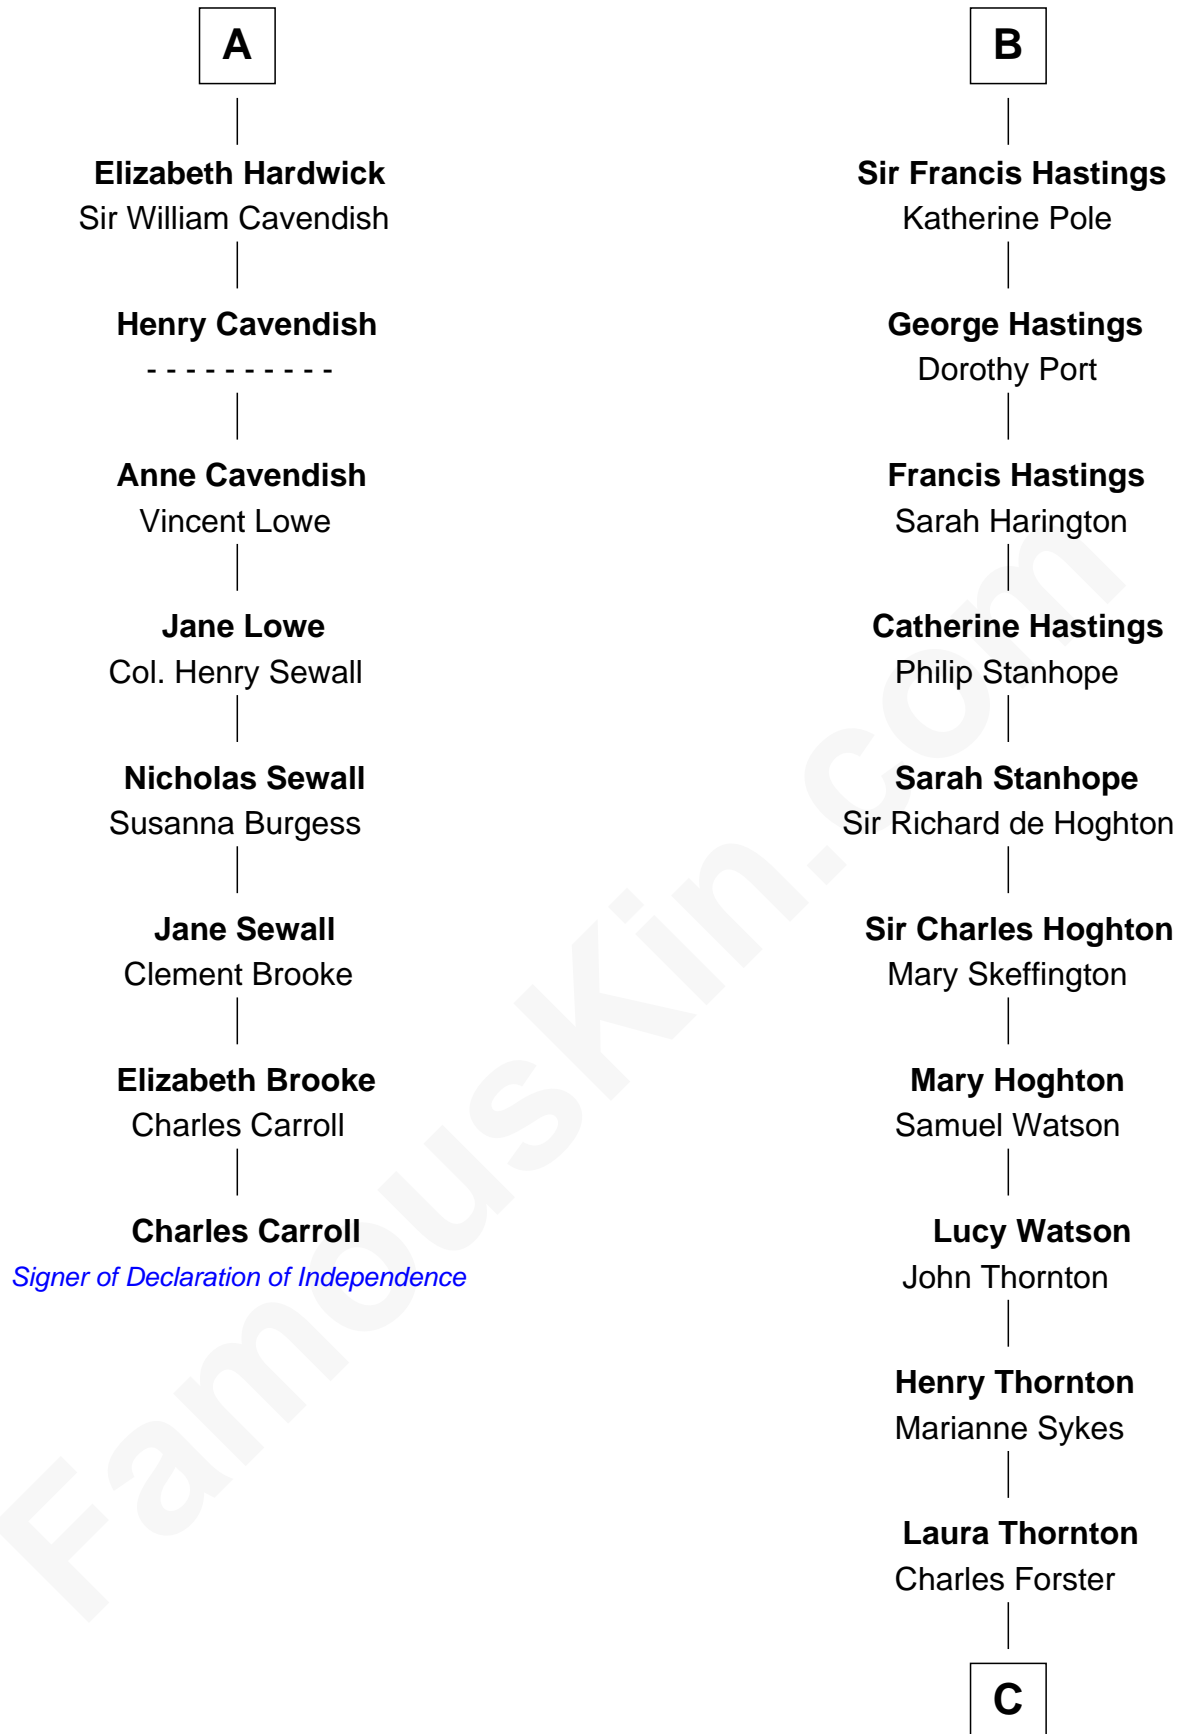

## Relationship Chart of

### Charles Carroll

*Signer of the Declaration of Independence*

14th cousin 4 times removed of

**E. M. Forster**  
*English Novelist*

**Edmund Fitzalan**  
Alice de Warenne

**C**

**Edward Morgan Llewellyn Forster**

Alice Clara Whichelo

**E. M. Forster**

*English Novelist*

FamousKin.com