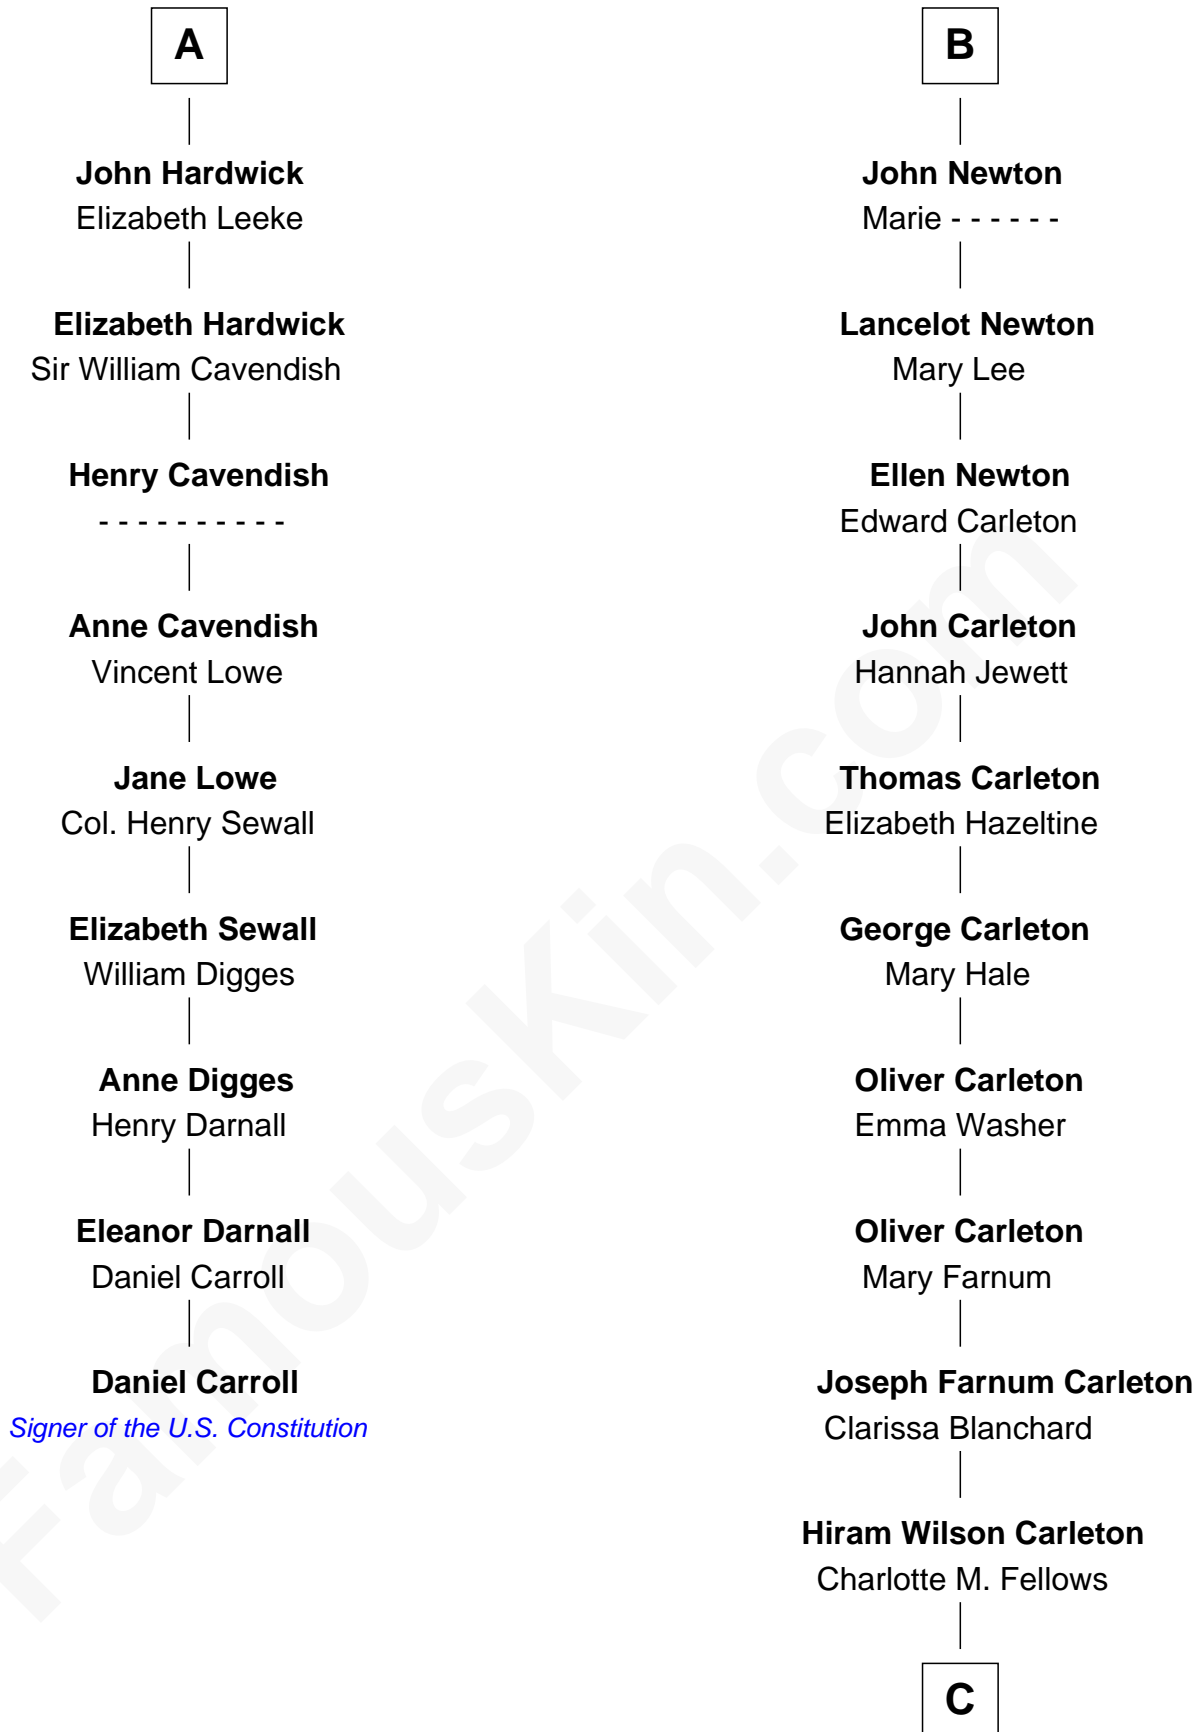

# FamousKin.com Relationship Chart of

**Daniel Carroll**

*Signer of the U.S. Constitution*

15th cousin 5 times removed of

**Mickey Rourke**

*Movie Actor*

**Sir Robert de Umfreville**

*with wife  
Lucy de Kyme*

**Sir Walter Tailboys**  
Margaret - - - - -

**Margaret de Umfreville**  
John Constable

**Sir Walter Tailboys**  
- - - - -

**Sir John Constable**  
Lora FitzHugh

**Margaret Tailboys**  
Richard Pinchbeck

**Isabel Constable**  
Stephen de Thorpe

**Sir Thomas Pinchbeck**  
Anne Greene

**Margaret Thorpe**  
John Newton

**Elizabeth Pinchbeck**  
John Hardwick

**John Newton**  
Margaret Grimston

**A**

**B**

**C**

Joseph Clinton Carleton

Maud Alice Fitts

Hazel May Carleton

Leonard Ernest Cameron

Annette Elizabeth Cameron

Philip Andrew Rourke

**Mickey Rourke**

*Movie Actor*