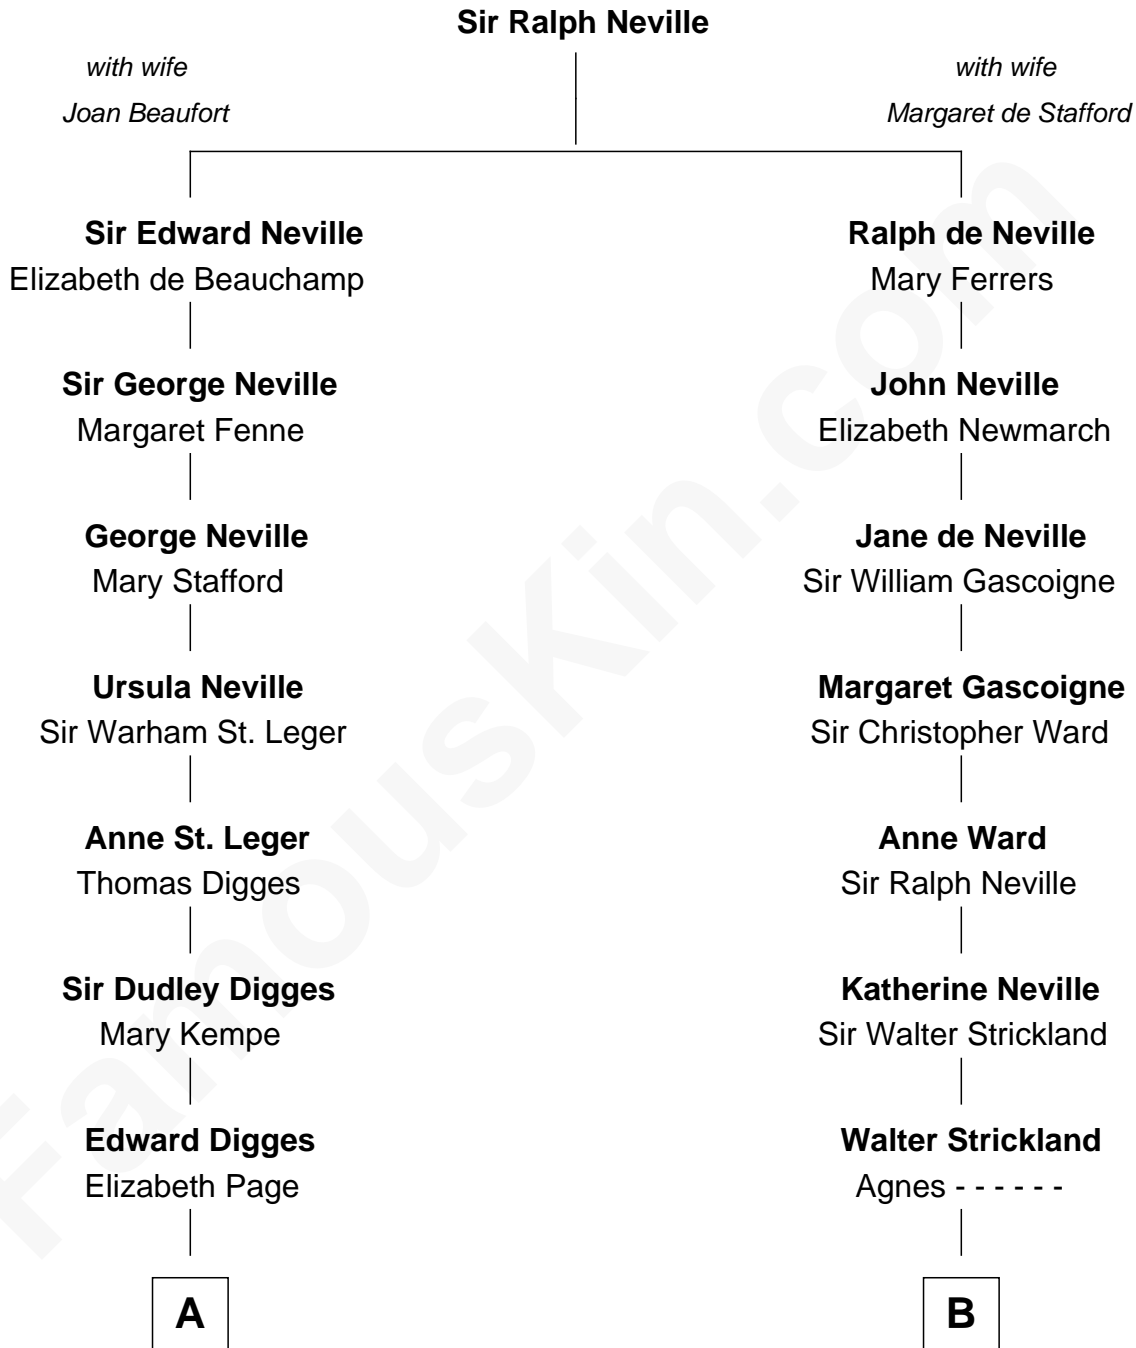

# FamousKin.com Relationship Chart of

**Daniel Carroll**

*Signer of the U.S. Constitution*

10th cousin 10 times removed of

**Mickey Rourke**

*Movie Actor*

**A**

**William Digges**  
Elizabeth Sewall

**Anne Digges**  
Henry Darnall

**Eleanor Darnall**  
Daniel Carroll

**Daniel Carroll**  
*Signer of the U.S. Constitution*

**B**

**Ellen Strickland**  
John Carleton

**Walter Carleton**  
Jane Gibbon

**Edward Carleton**  
Ellen Newton