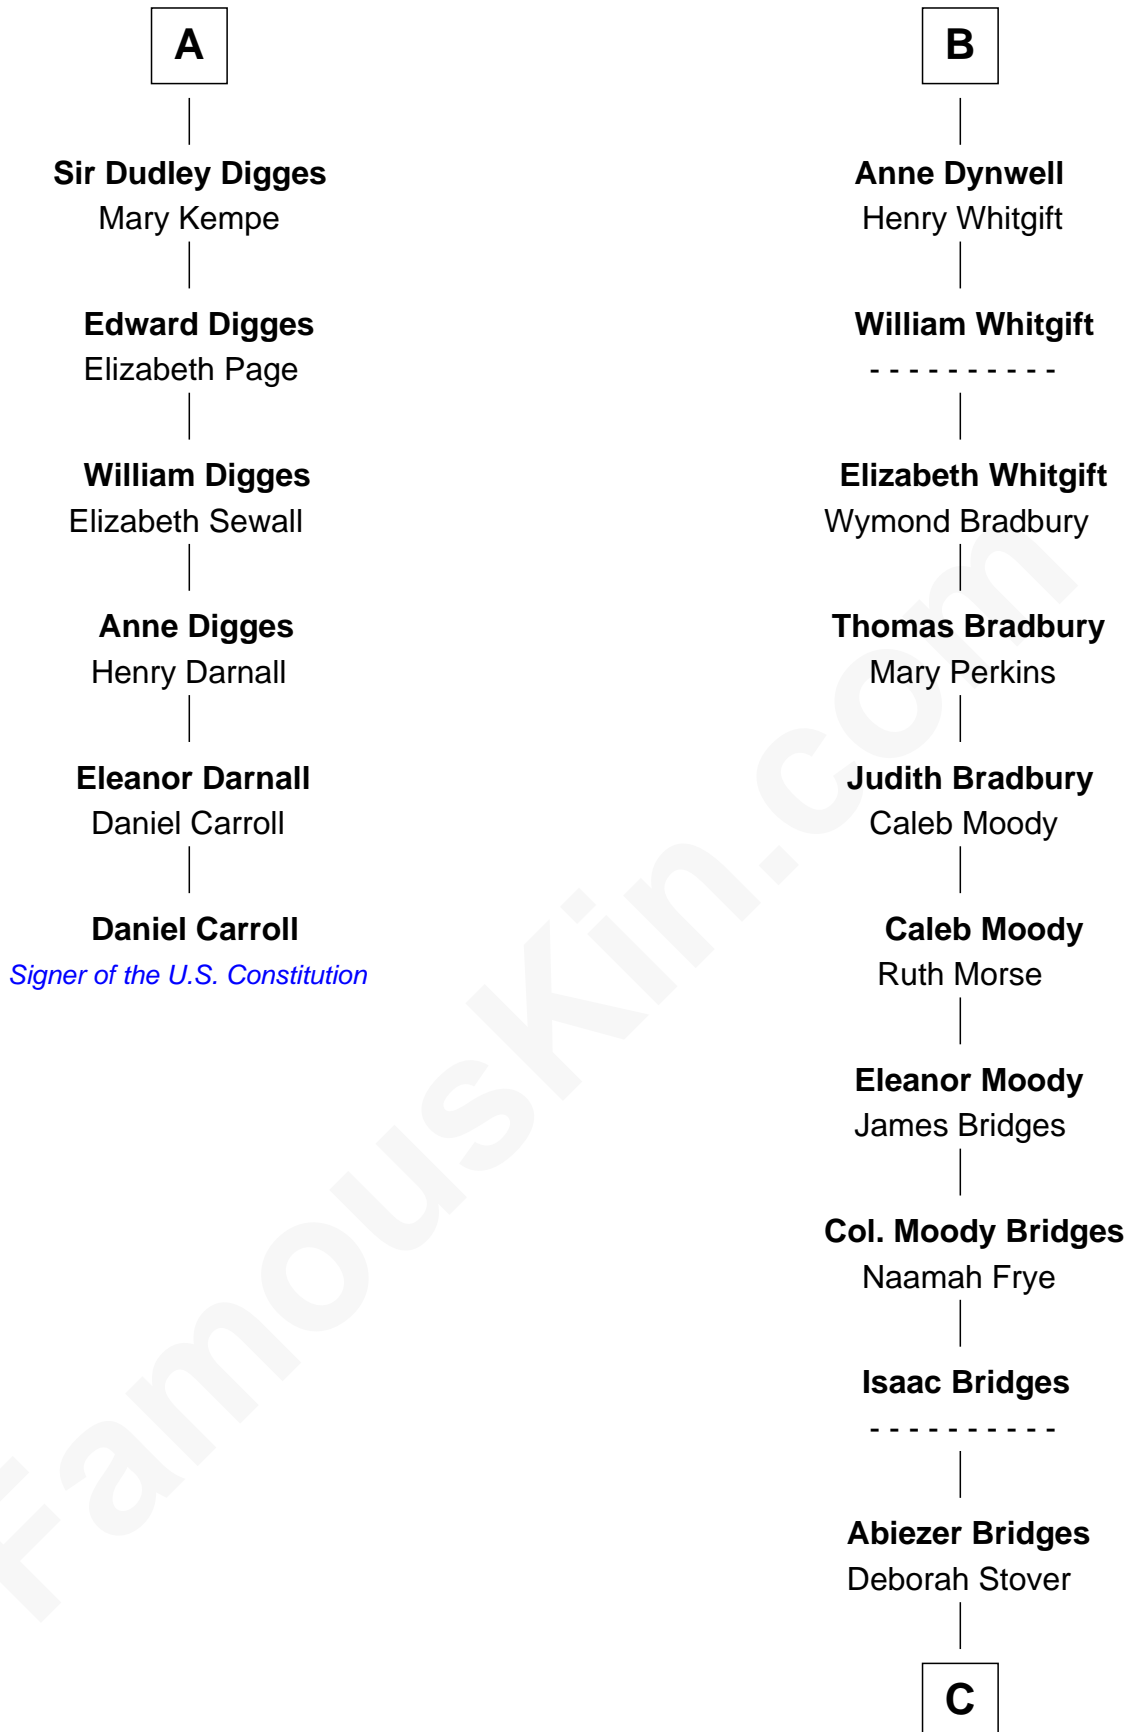

## Relationship Chart of

### Daniel Carroll

*Signer of the U.S. Constitution*

12th cousin 8 times removed of

### Owen Brewster

*54th Governor of Maine*

**C**

Rev. Otis Bridges

Margaret Owen

Owen W. Bridges

Lydia A. - - - - -

Carrie S. Bridges

William Edmund Brewster

Owen Brewster

*54th Governor of Maine*

FamousKin.com