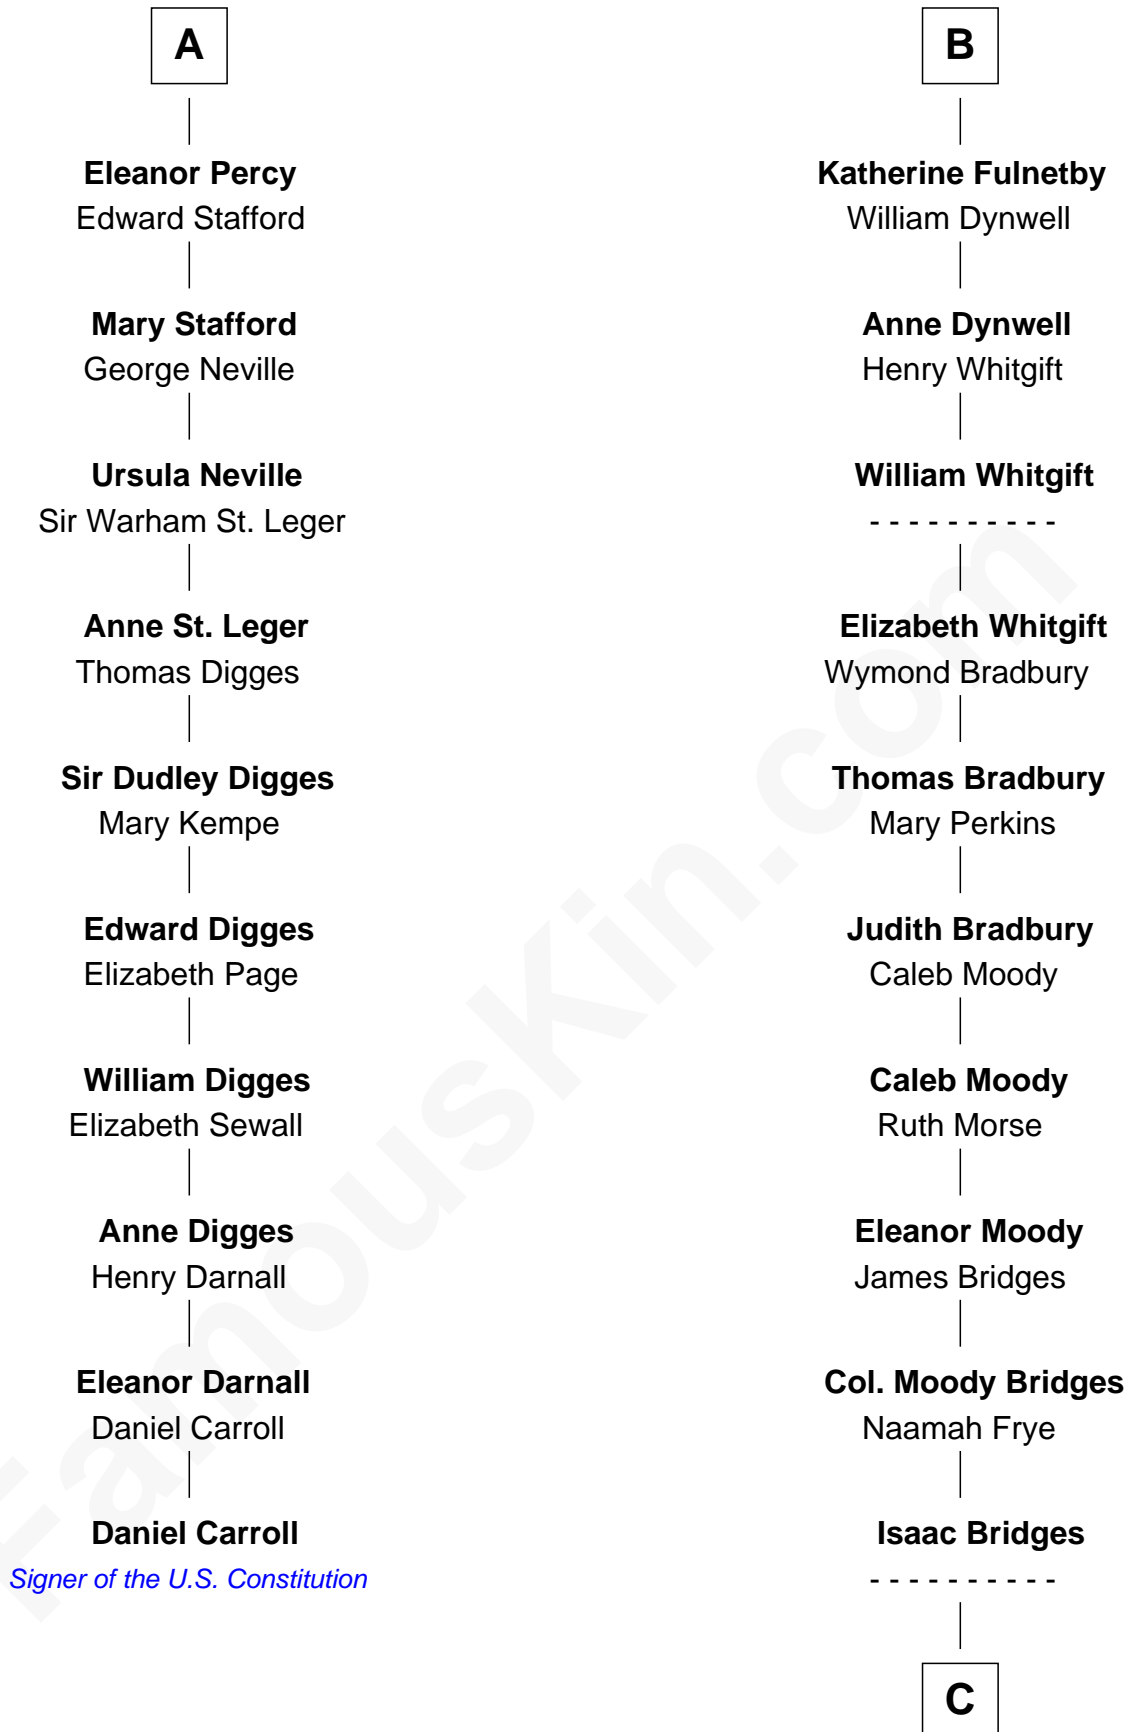

FamousKin.com

Relationship Chart of

Daniel Carroll

Signer of the U.S. Constitution

16th cousin 5 times removed of

Owen Brewster

54th Governor of Maine

Bartholomew de Badlesmere

Margery de Badlesmere

Sir William de Ros

Maud de Roos

John de Welles

John de Welles

Eleanor de Mowbray

Eudo de Welles

Maud de Greystoke

Sir Lionel de Welles

Joan de Waterton

Margaret de Welles

Sir Thomas Dymoke

Jane Dymoke

John Fulnetby

B

C

Owen Brewster

54th Governor of Maine

FamousKin.com