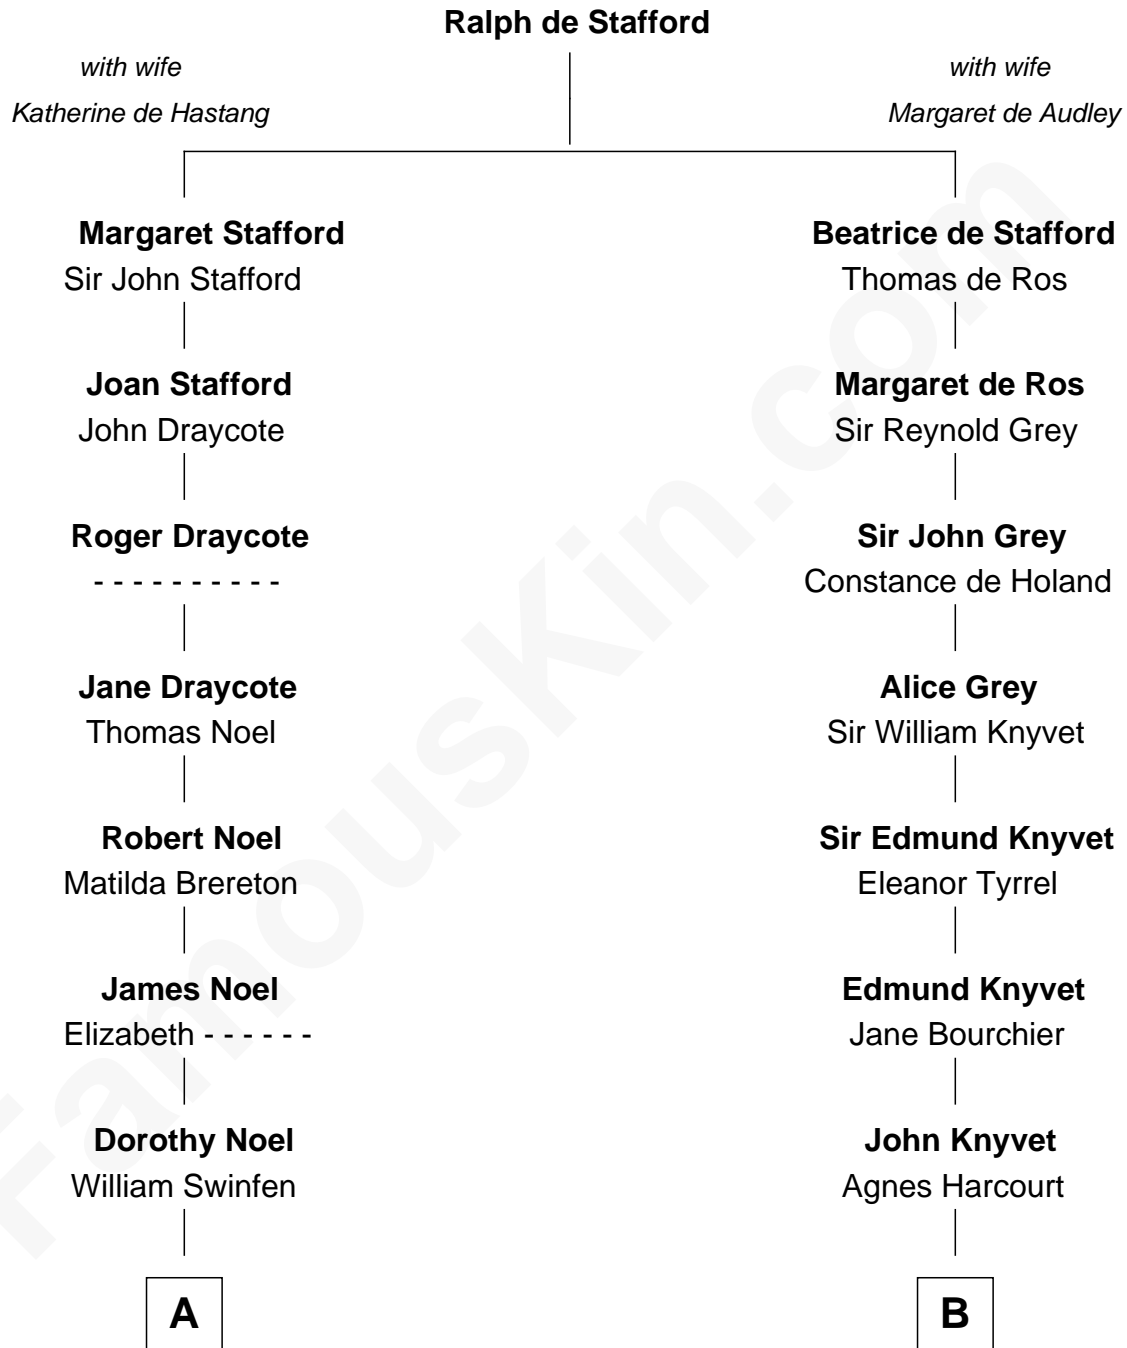

FamousKin.com Relationship Chart of

Daniel Carroll

Signer of the U.S. Constitution

14th cousin 6 times removed of

Story Musgrave

NASA Astronaut

A

Arthur Swinfen

Alice Ragdale

Elizabeth Swinfen

John Dugdale

Mary Dugdale

Richard Sewall

Col. Henry Sewall

Jane Lowe

Elizabeth Sewall