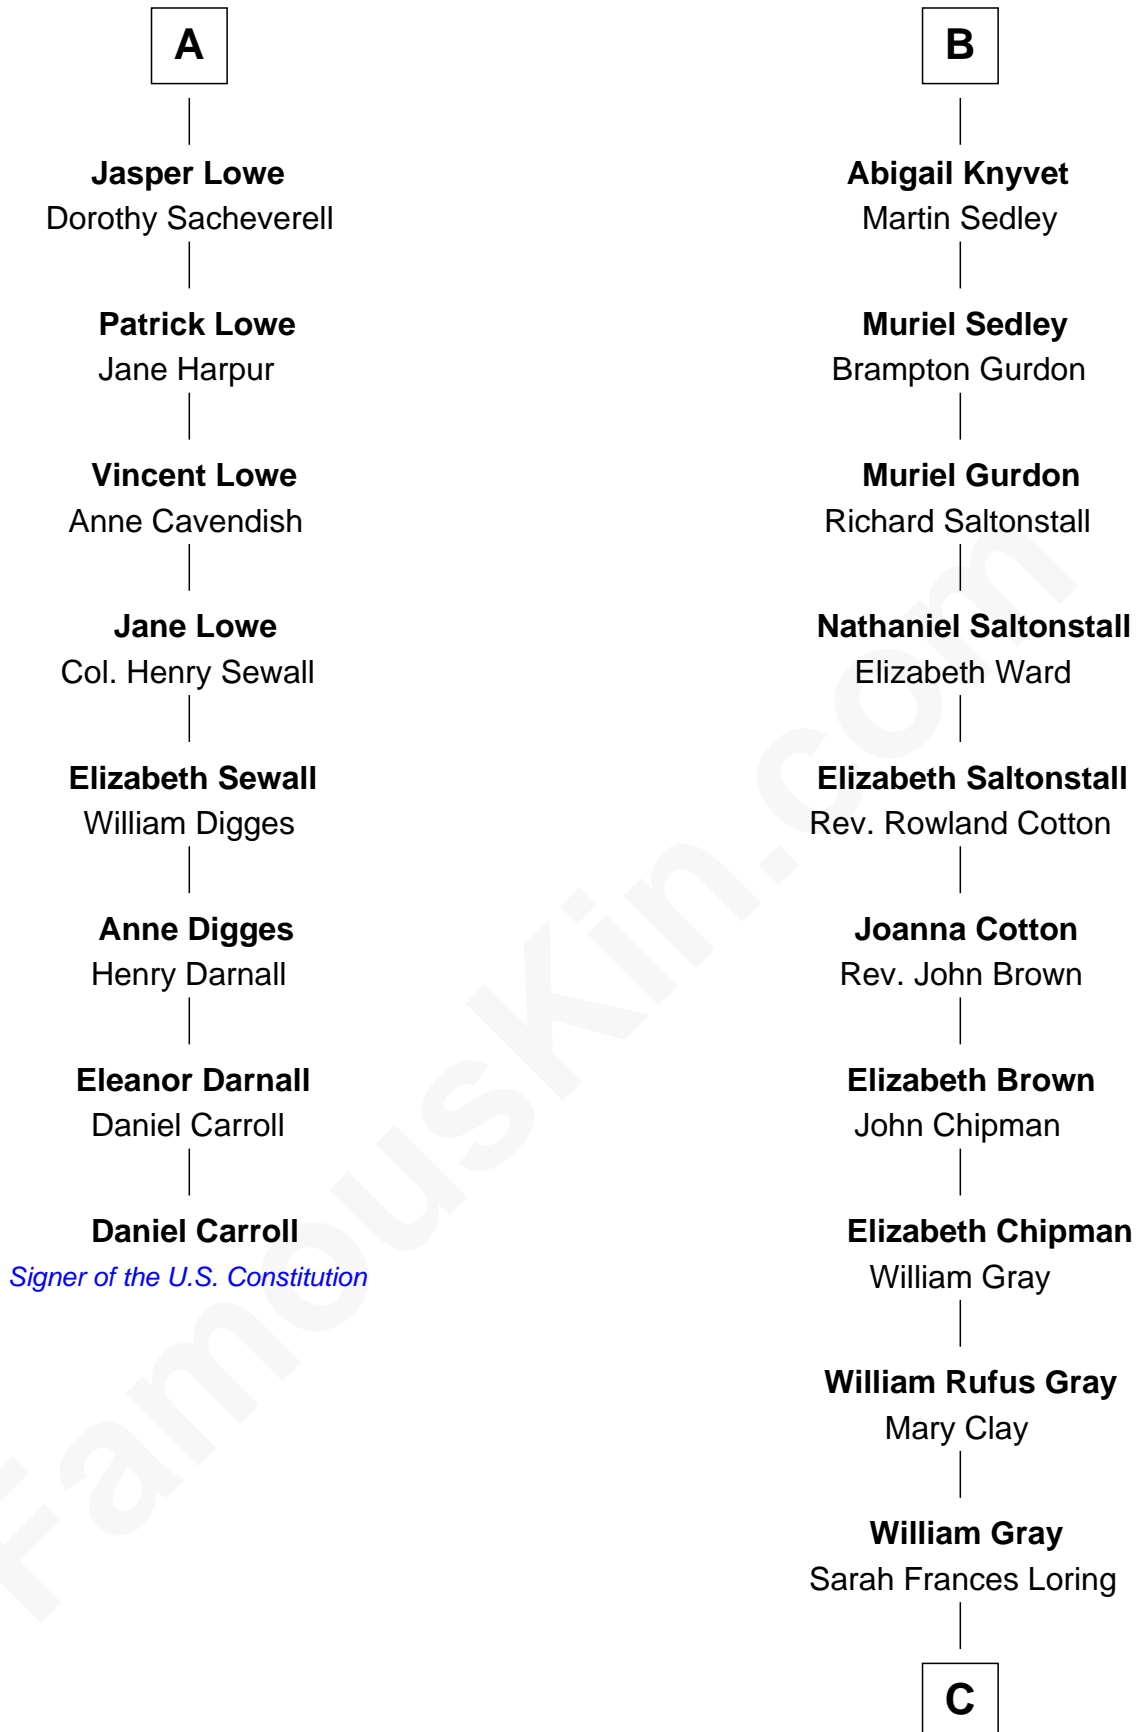

# FamousKin.com Relationship Chart of

**Daniel Carroll**

*Signer of the U.S. Constitution*

14th cousin 6 times removed of

**Story Musgrave**

*NASA Astronaut*

**Sir John Howard**

Alice de Bois

**Joan Howard**  
Sir Peter de Brewes

**Beatrice Brewes**  
Sir Hugh Shirley

**Isabel Shirley**  
Sir John Cokayne

**John Cokayne**  
Agnes Vernon

**Thomas Cokayne**  
Agnes Barlow

**Sir Thomas Cokayne**  
Barbara FitzHerbert

**Jane Cokayne**  
Vincent Lowe

**A**

**Sir Robert Howard**  
Margaret de Scales

**Sir John Howard**  
Alice Tendring

**Sir Robert Howard**  
Margaret Mowbray

**Sir John Howard**  
Margaret Chedworth

**Katherine Howard**  
Sir John Bouchier

**Jane Bouchier**  
Edmund Knyvet

**John Knyvet**  
Agnes Harcourt

**B**

**C**

Edward Gray

Elizabeth Gray Story

Marguerite Gray

John Butler Swann