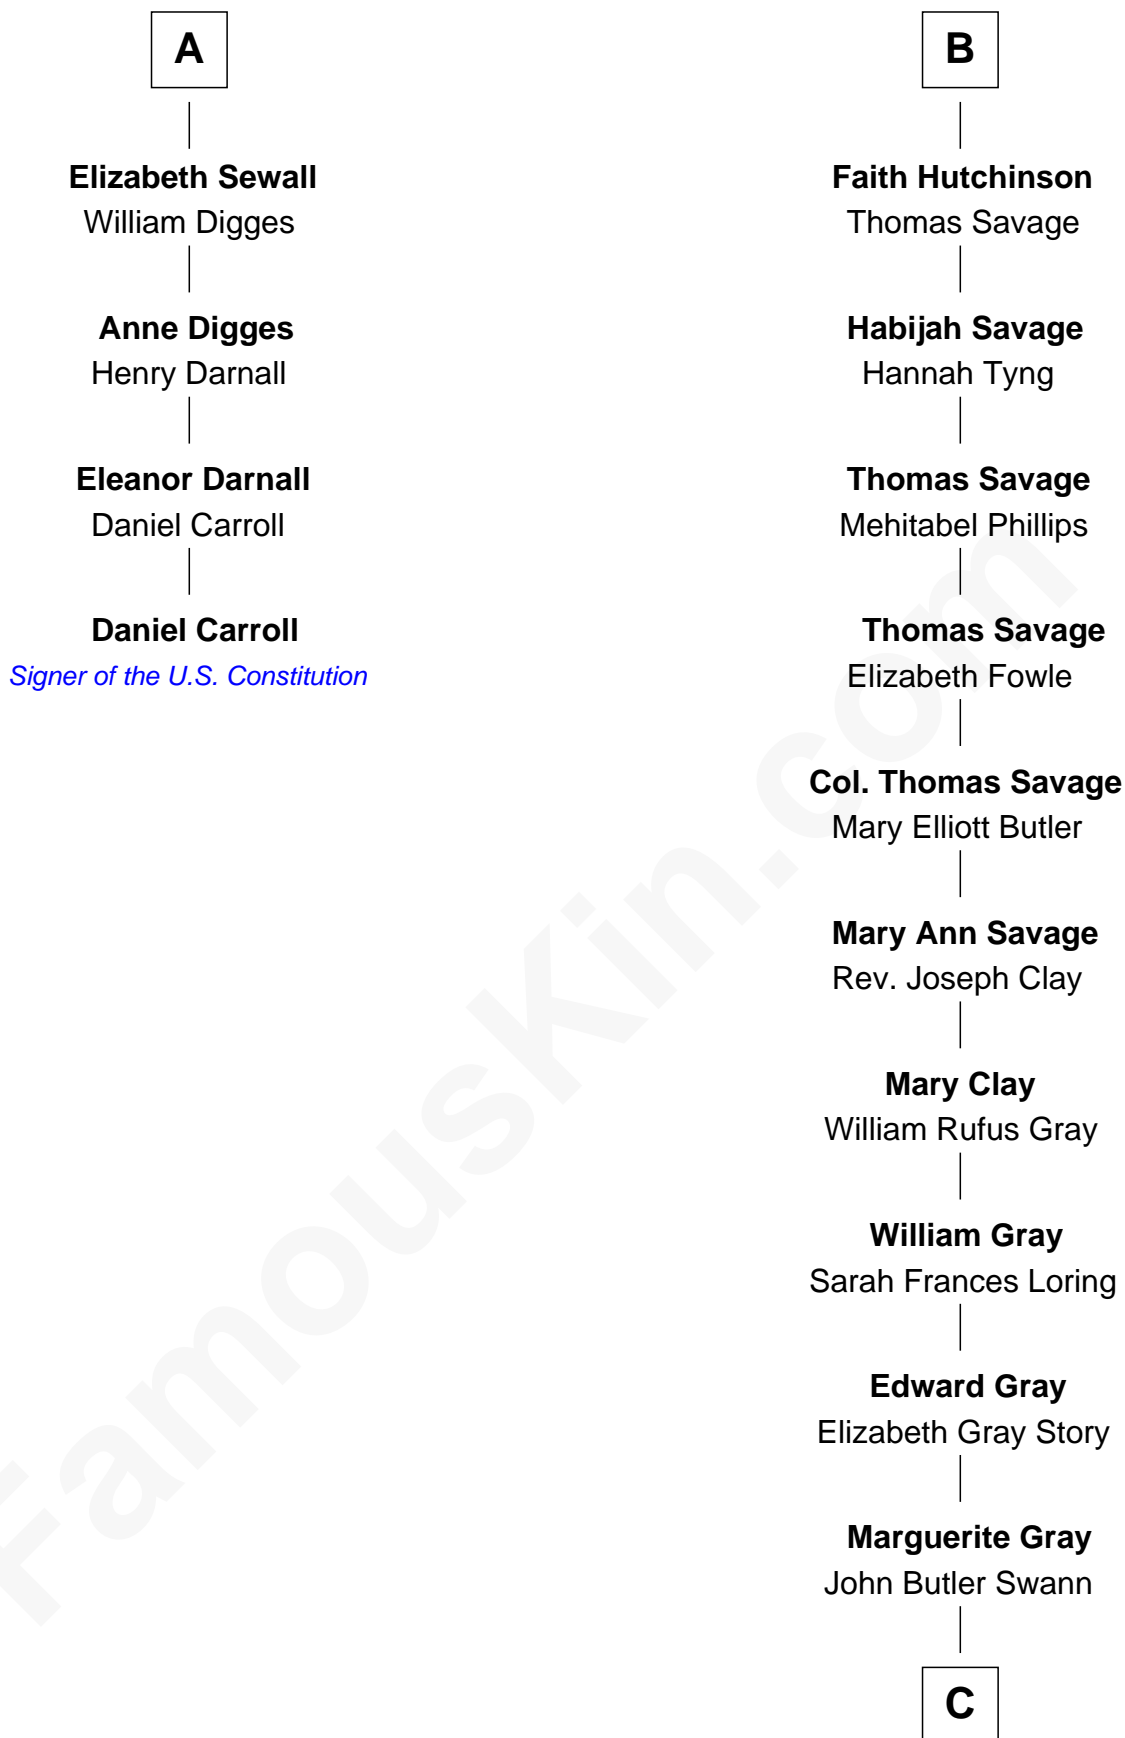

FamousKin.com Relationship Chart of

Daniel Carroll

Signer of the U.S. Constitution

10th cousin 8 times removed of

Story Musgrave

NASA Astronaut

Sir Thomas Greene

*with wife
Marine Bellers*

A

B

C

—
Marguerite Swann

Percy Musgrave

—
Story Musgrave

NASA Astronaut

FamousKin.com