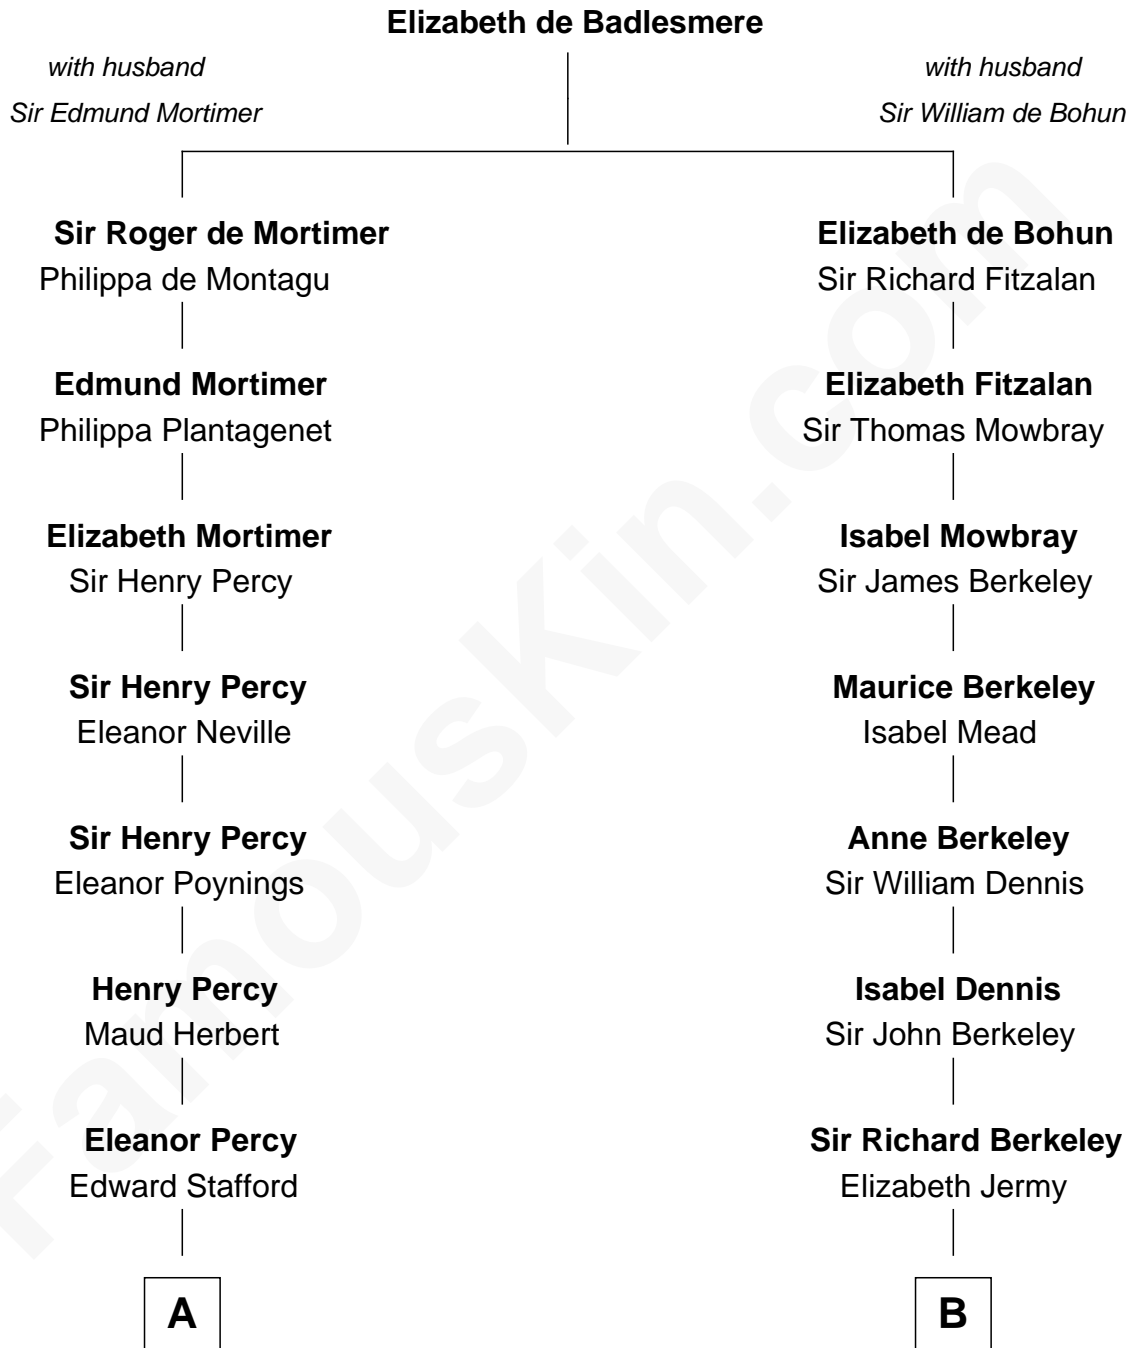

FamousKin.com Relationship Chart of

Daniel Carroll

Signer of the U.S. Constitution

15th cousin 2 times removed of

Emma Eames

Opera Singer

A

Mary Stafford
George Neville

Ursula Neville
Sir Warham St. Leger

Anne St. Leger
Thomas Digges

Sir Dudley Digges
Mary Kempe

Edward Digges
Elizabeth Page

William Digges
Elizabeth Sewall

Anne Digges
Henry Darnall

Eleanor Darnall
Daniel Carroll

Daniel Carroll

Signer of the U.S. Constitution

B

Mary Berkeley
Sir John Hungerford

Bridget Hungerford
Sir William Lisle

John Lisle
Alice Beckenshaw

Bridget Lisle
Leonard Hoar

Bridget Hoar
Rev. Thomas Cotton