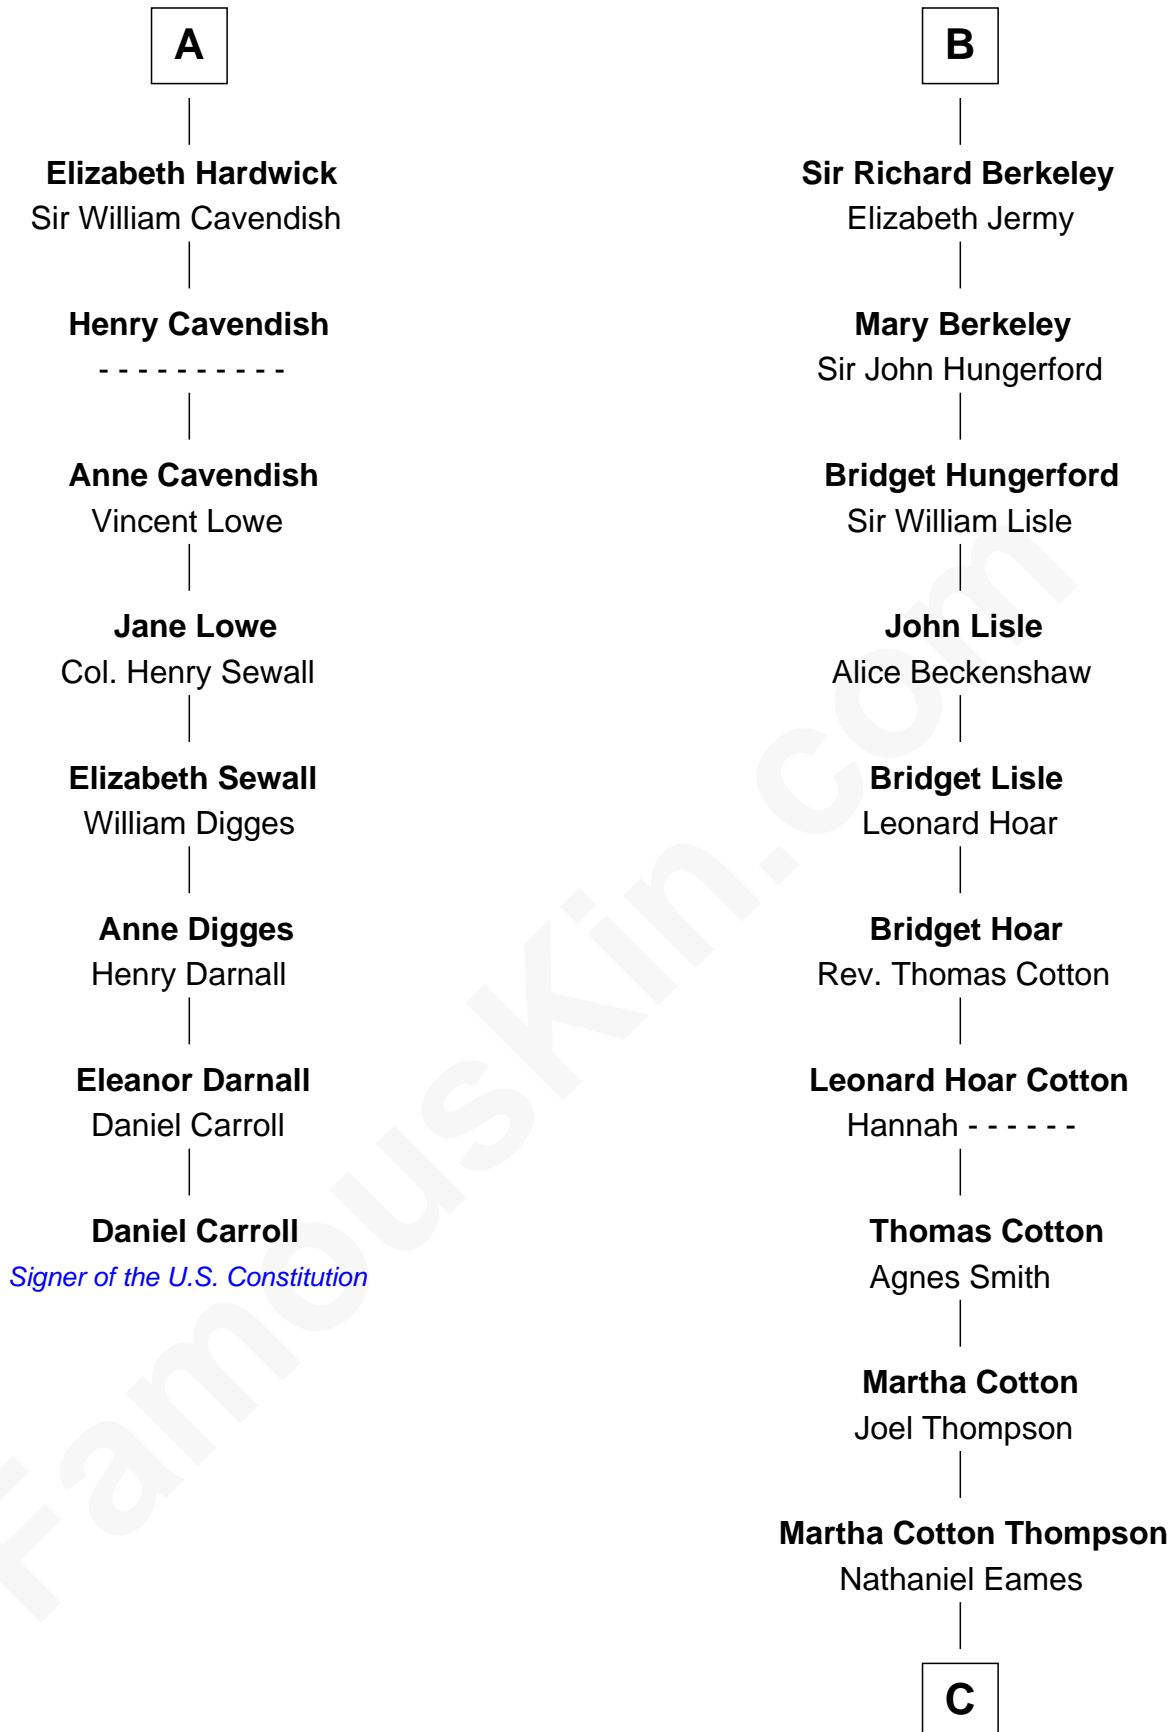

# FamousKin.com Relationship Chart of

**Daniel Carroll**

*Signer of the U.S. Constitution*

14th cousin 4 times removed of

**Emma Eames**

*Opera Singer*

**Edmund Fitzalan**

Alice de Warenne

**C**

|  
**Ithamer Bellows Eames**

Emma Hayden

|  
**Emma Eames**

*Opera Singer*

FamousKin.com