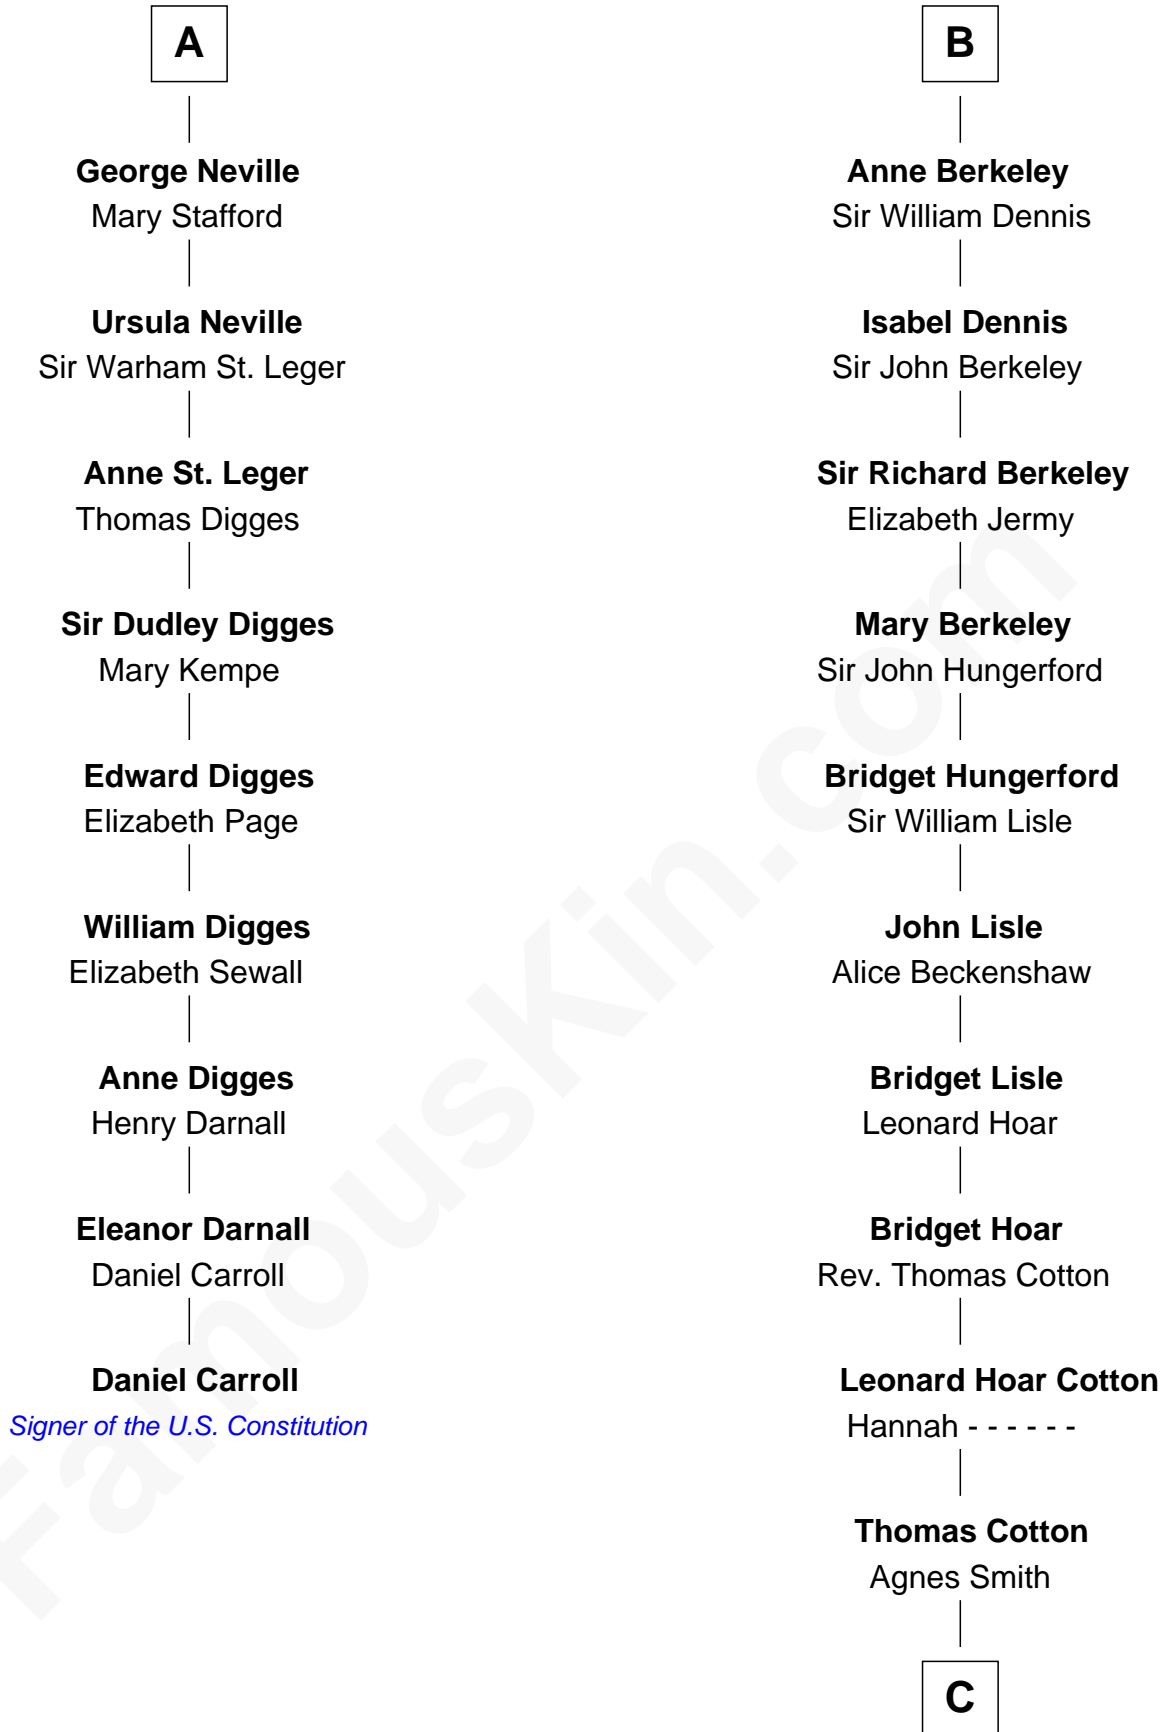

FamousKin.com Relationship Chart of

Daniel Carroll

Signer of the U.S. Constitution

15th cousin 5 times removed of

Emma Eames

Opera Singer

C

Martha Cotton

Joel Thompson

Martha Cotton Thompson

Nathaniel Eames

Ithamer Bellows Eames

Emma Hayden

Emma Eames

Opera Singer

FamousKin.com