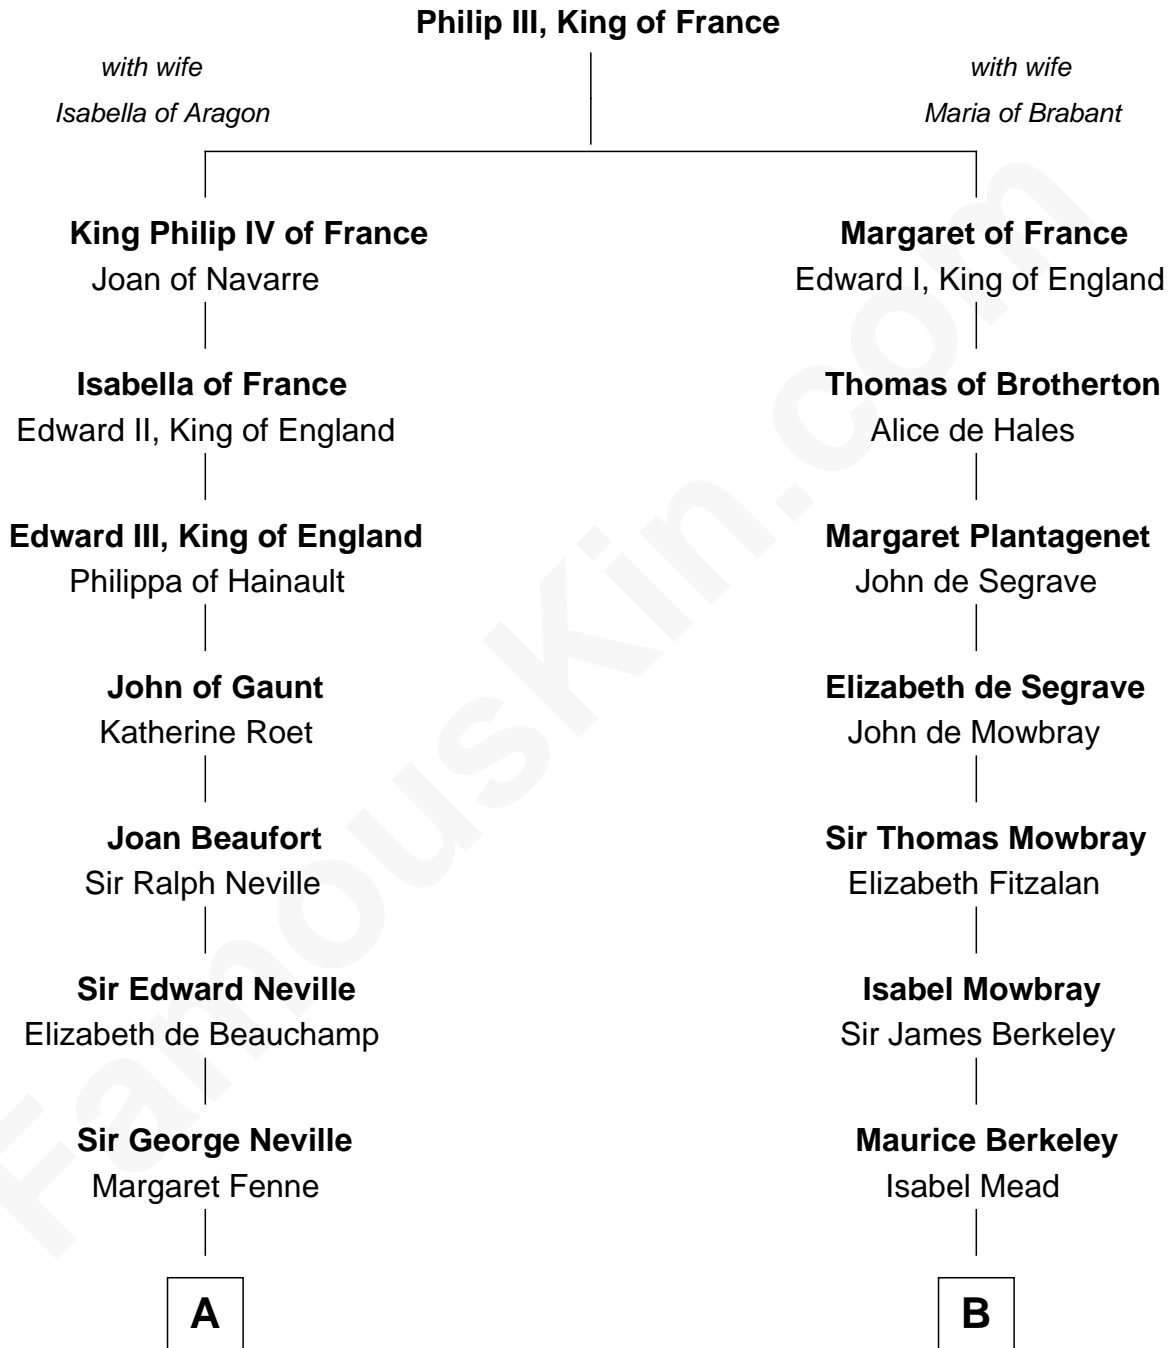

FamousKin.com Relationship Chart of

Daniel Carroll

Signer of the U.S. Constitution

15th cousin 5 times removed of

Emma Eames

Opera Singer

C

Martha Cotton

Joel Thompson

Martha Cotton Thompson

Nathaniel Eames

Ithamer Bellows Eames

Emma Hayden

Emma Eames

Opera Singer

FamousKin.com