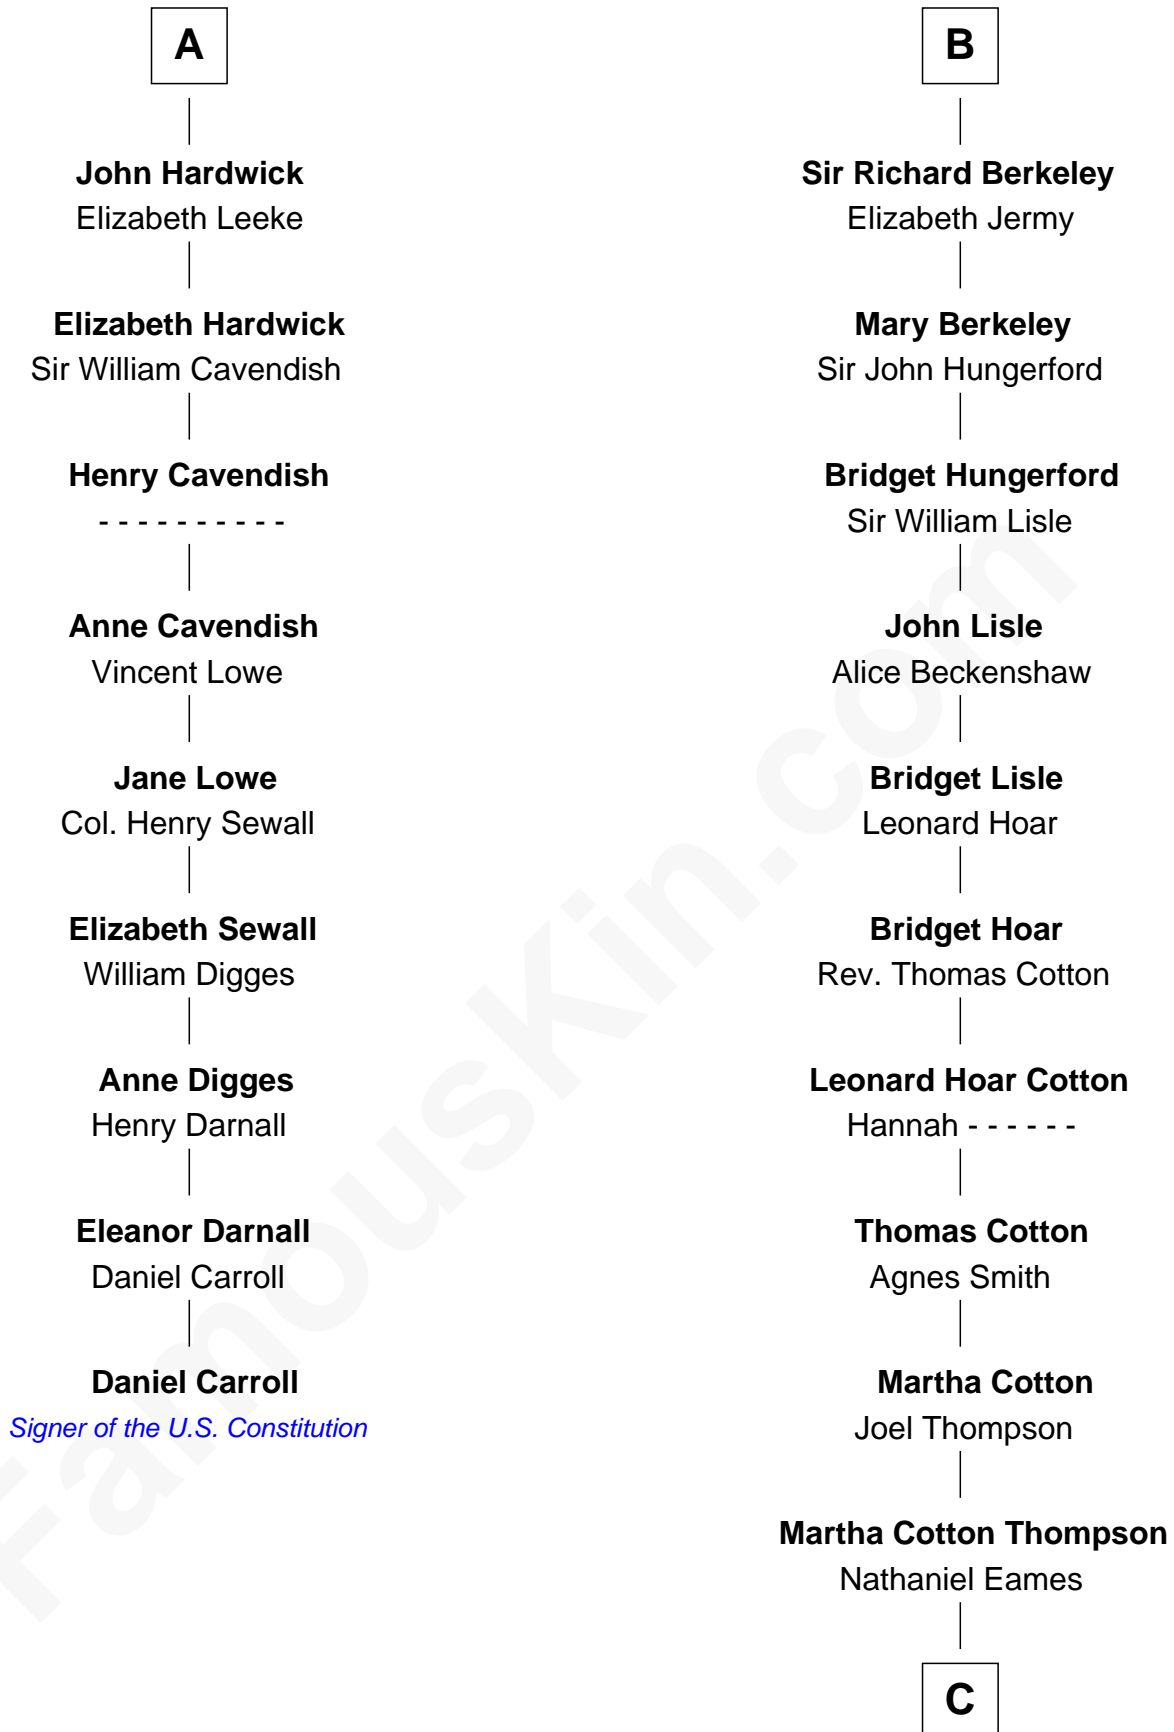

FamousKin.com Relationship Chart of

Daniel Carroll

Signer of the U.S. Constitution

15th cousin 3 times removed of

Emma Eames

Opera Singer

Humphrey de Bohun

Elizabeth Plantagenet

Eleanor de Bohun

Sir James le Boteler

Pernel le Boteler

Sir Gilbert Talbot

Sir Richard Talbot

Ankaret le Strange

Mary Talbot

Sir Thomas Greene

Elizabeth de Badlesmere

Elizabeth de Bohun

Sir Richard Fitzalan

Elizabeth Fitzalan

Sir Thomas Mowbray

Isabel Mowbray

Sir James Berkeley

Maurice Berkeley

Isabel Mead

Anne Berkeley

Sir William Dennis

Isabel Dennis

Sir John Berkeley

B

C

|
Ithamer Bellows Eames