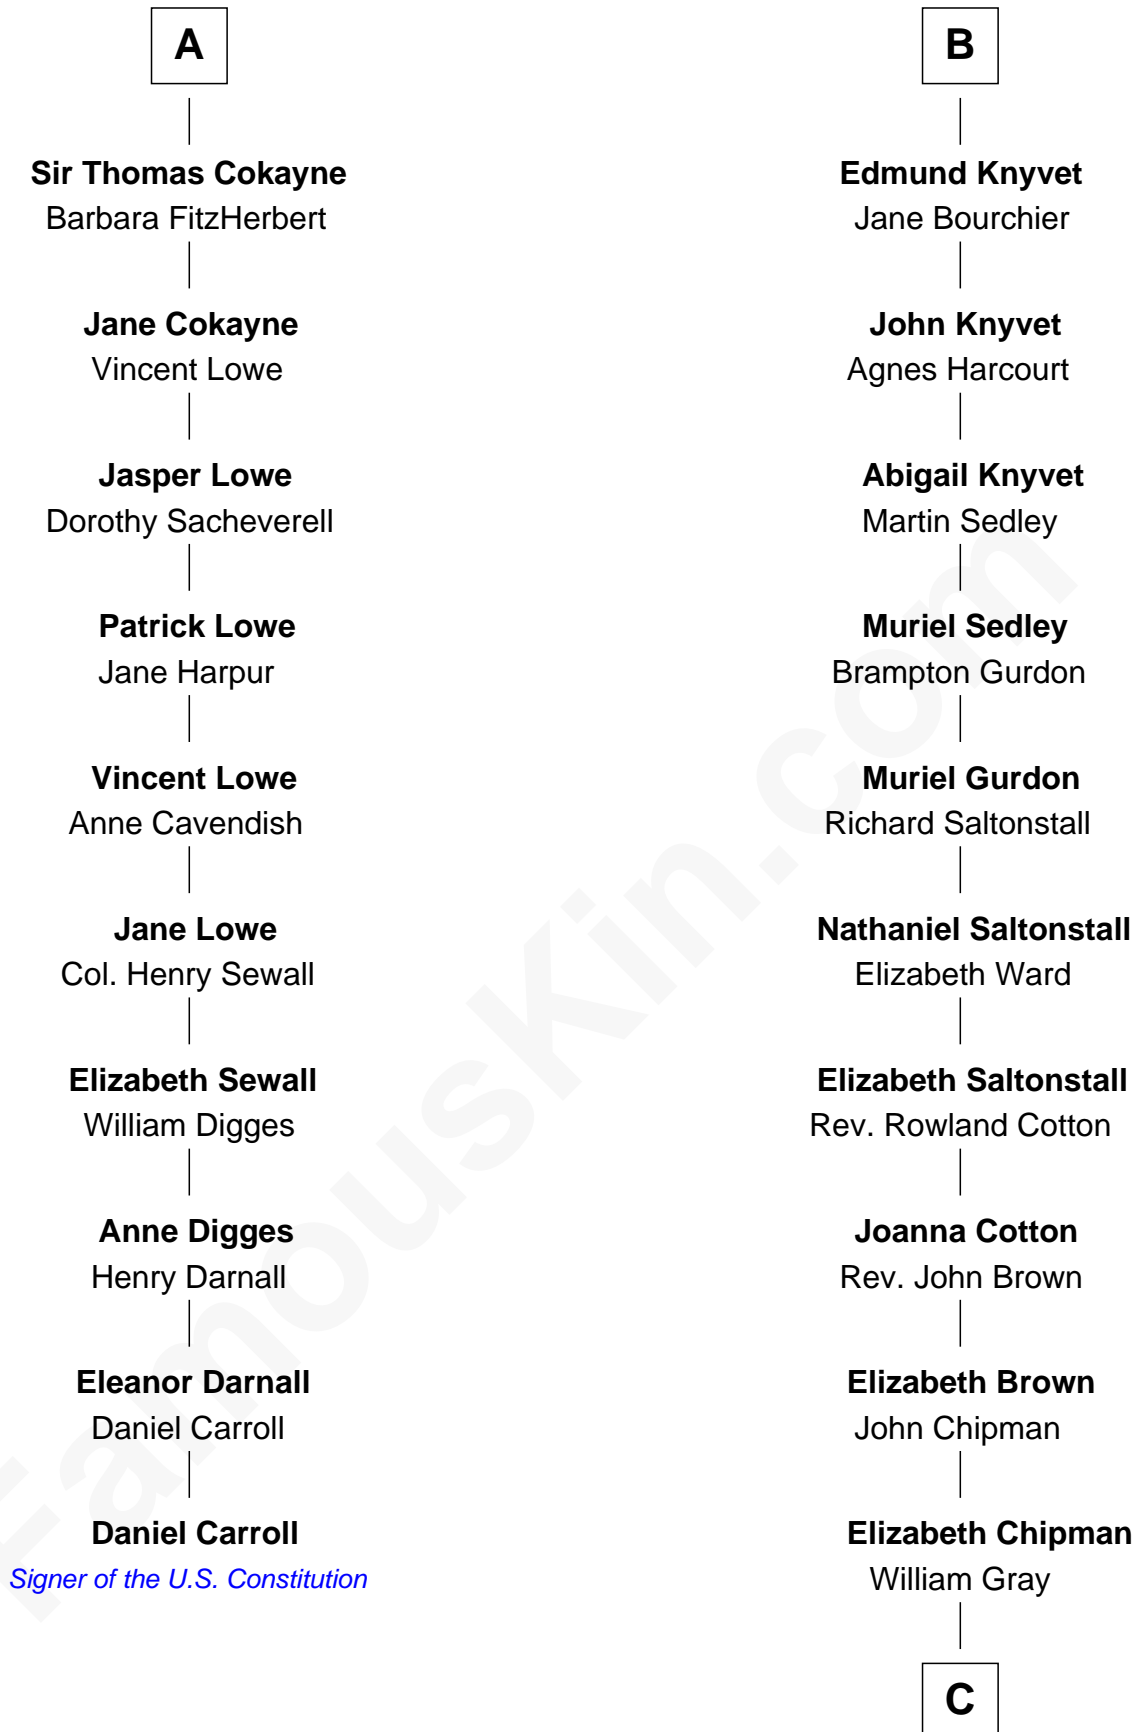

FamousKin.com Relationship Chart of

Daniel Carroll

Signer of the U.S. Constitution

16th cousin 2 times removed of

Horace Gray

U.S. Supreme Court Justice

Sir Robert de Ros

Isabel de Aubeney

C

—
Horace Gray
Harriet Upham

—
Horace Gray
U.S. Supreme Court Justice

FamousKin.com