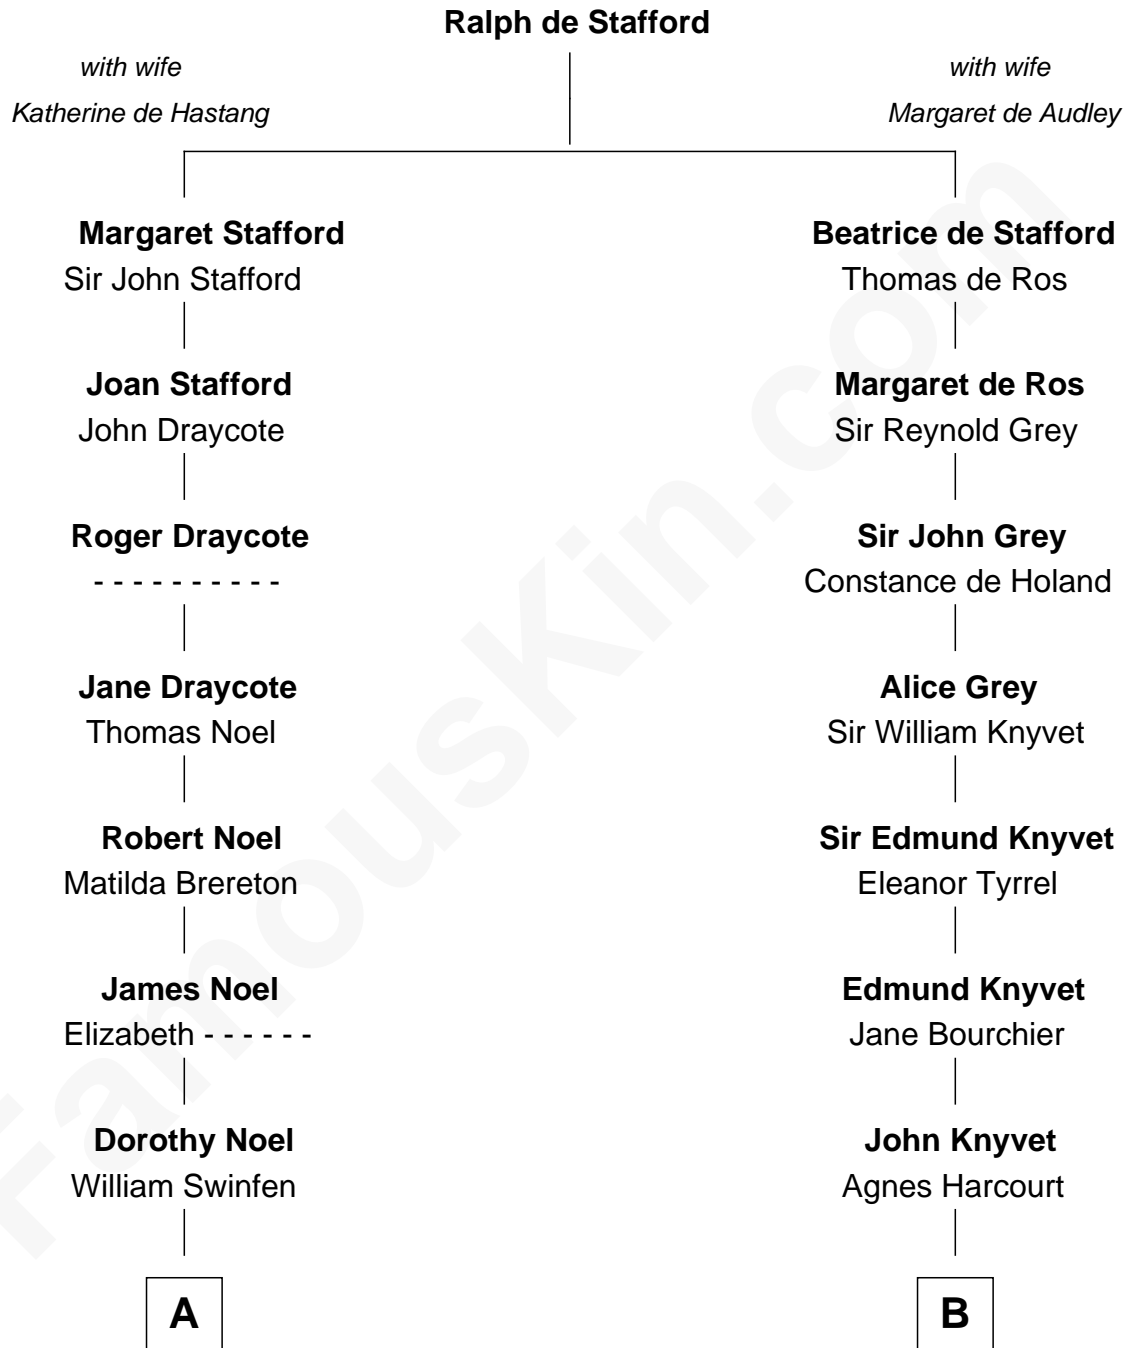

FamousKin.com Relationship Chart of

Daniel Carroll

Signer of the U.S. Constitution

14th cousin 2 times removed of

Horace Gray

U.S. Supreme Court Justice

A

Arthur Swinfen

Alice Ragdale

Elizabeth Swinfen

John Dugdale

Mary Dugdale

Richard Sewall

Col. Henry Sewall

Jane Lowe

Elizabeth Sewall