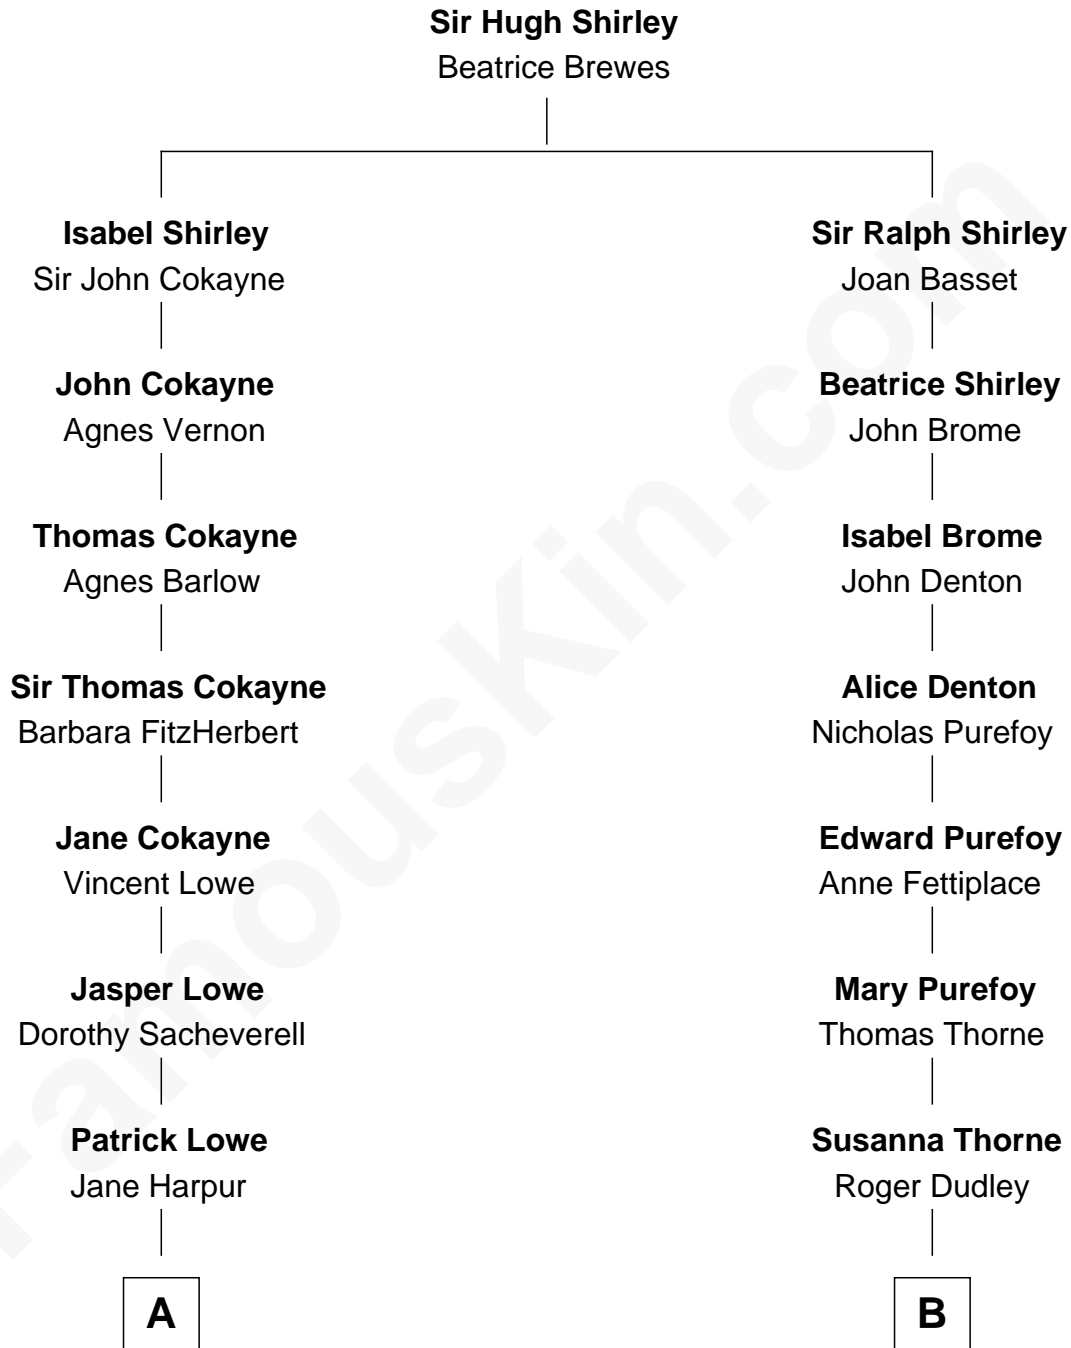

FamousKin.com Relationship Chart of

Daniel Carroll

Signer of the U.S. Constitution

12th cousin 7 times removed of

Anna Faris

TV and Movie Actress

C

Winchell Bathurst
Minnie Madie Meins

Karen Louise Bathurst
John Homan Faris

Anna Faris
TV and Movie Actress