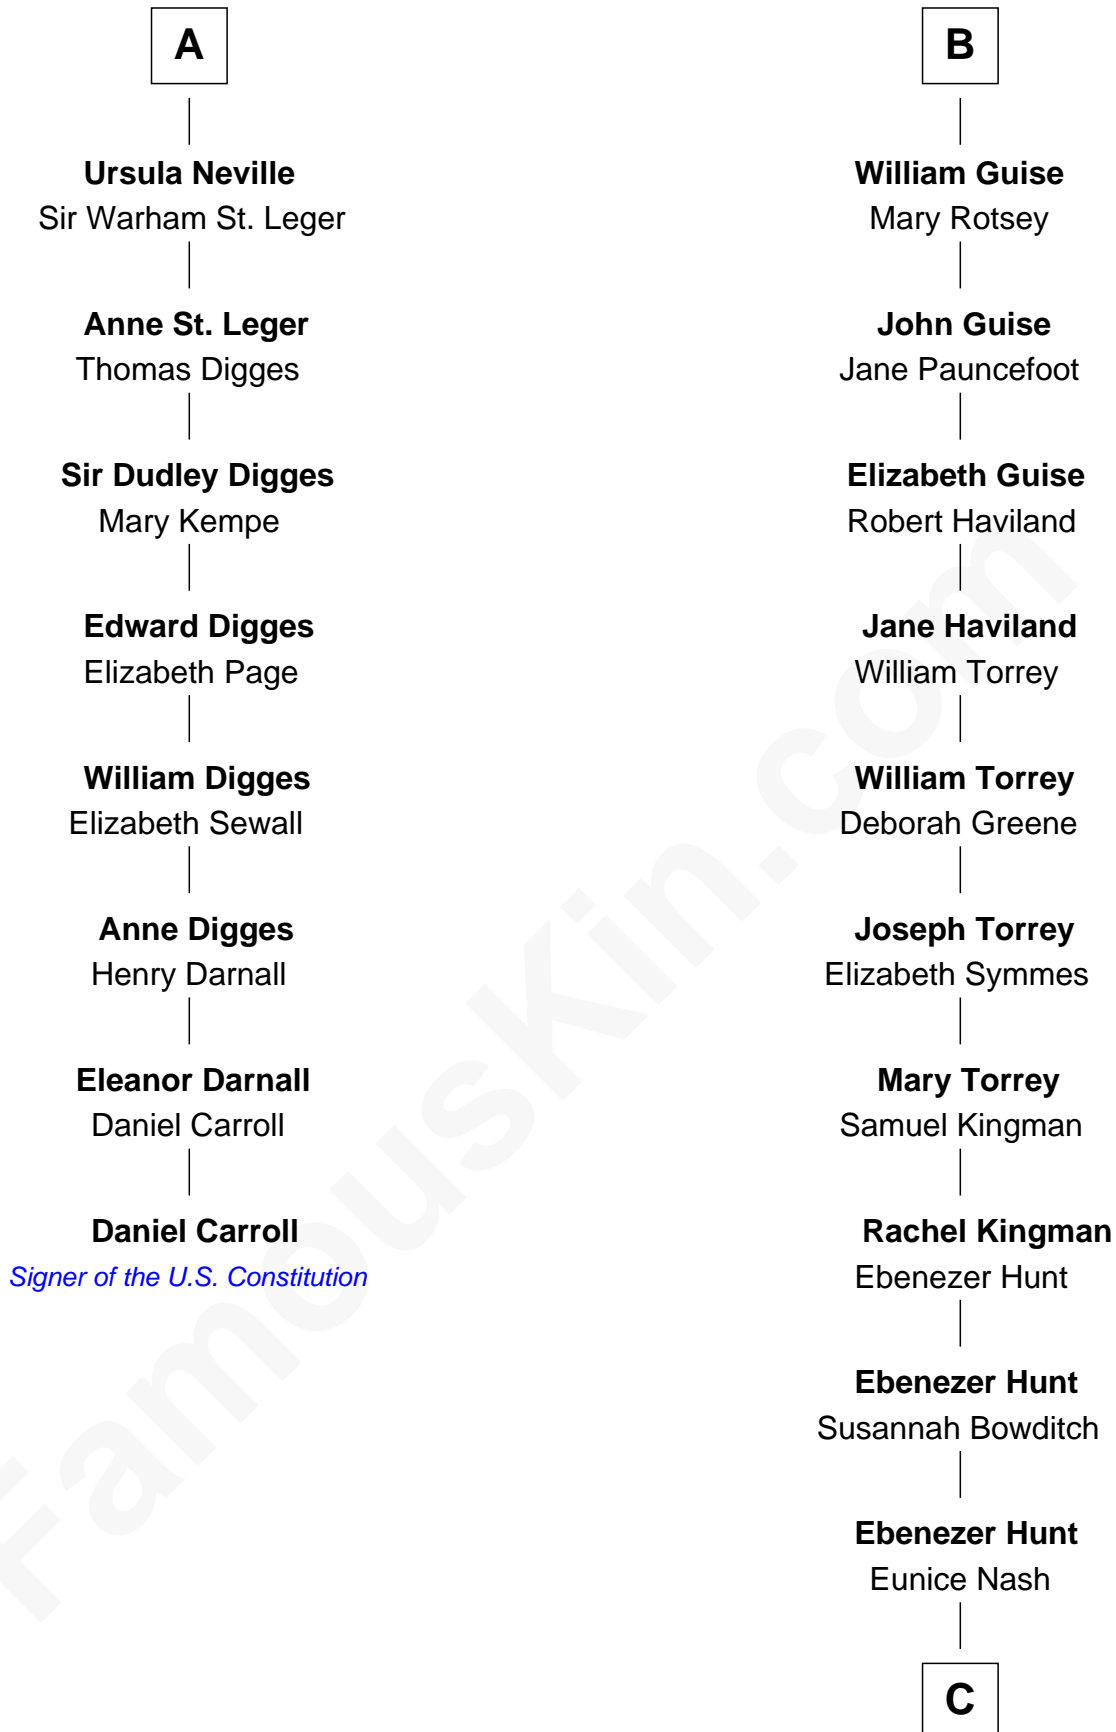

# FamousKin.com Relationship Chart of

**Daniel Carroll**

*Signer of the U.S. Constitution*

14th cousin 7 times removed of

**Linda Hunt**

*TV and Movie Actress*

**Sir Maurice de Berkeley**

Eve la Zouche

Margaret - - - - -

**Thomas Berkeley**

Catherine Botetourte

**Maurice Berkeley**

Johanna Denham

**Maurice Berkeley**

Ellen Montfort

**Sir William Berkeley**

Anne Stafford

**Anne Berkeley**

Sir John Guise

**John Guise**

Tacy Grey

**B**

**C**

**Charles Edwin Hunt**