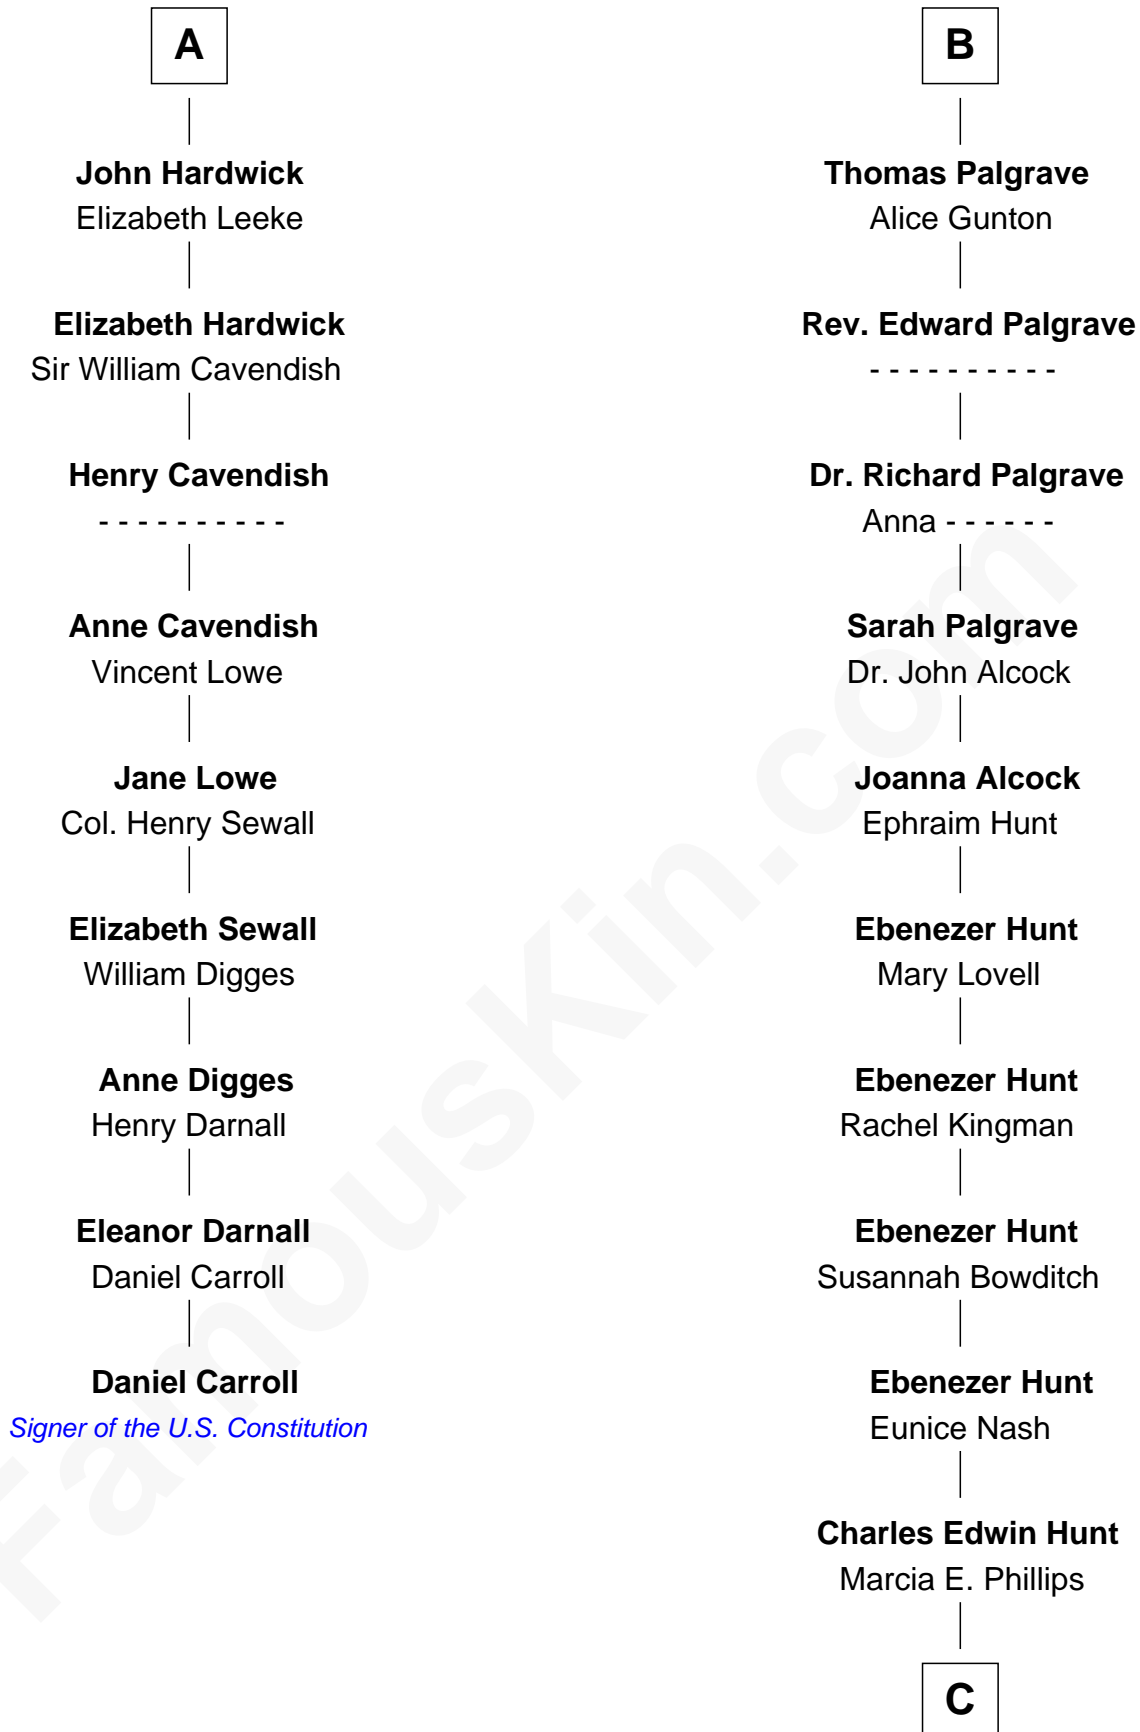

FamousKin.com Relationship Chart of

Daniel Carroll

Signer of the U.S. Constitution

15th cousin 5 times removed of

Linda Hunt

TV and Movie Actress

Humphrey de Bohun
Elizabeth Plantagenet

Eleanor de Bohun
Sir James le Boteler

Pernel le Boteler
Sir Gilbert Talbot

Sir Richard Talbot
Ankaret le Strange

Mary Talbot
Sir Thomas Greene

Sir Thomas Greene
Marine Bellers

Anne Greene
Sir Thomas Pinchbeck

Elizabeth Pinchbeck
John Hardwick

A

Sir William de Bohun
Elizabeth de Badlesmere

Elizabeth de Bohun
Sir Richard Fitzalan

Elizabeth Fitzalan
Sir Robert Goushill

Elizabeth Goushill
Sir Robert Wingfield

Elizabeth Wingfield
Sir William Brandon

Eleanor Brandon
John Glemham

Anne Glemham
Henry Palgrave

B

C

Charles Phillips Hunt

Ella Maria Read

Charles Edwin Hunt

Louise Phipps Davy

Raymond Davy Hunt