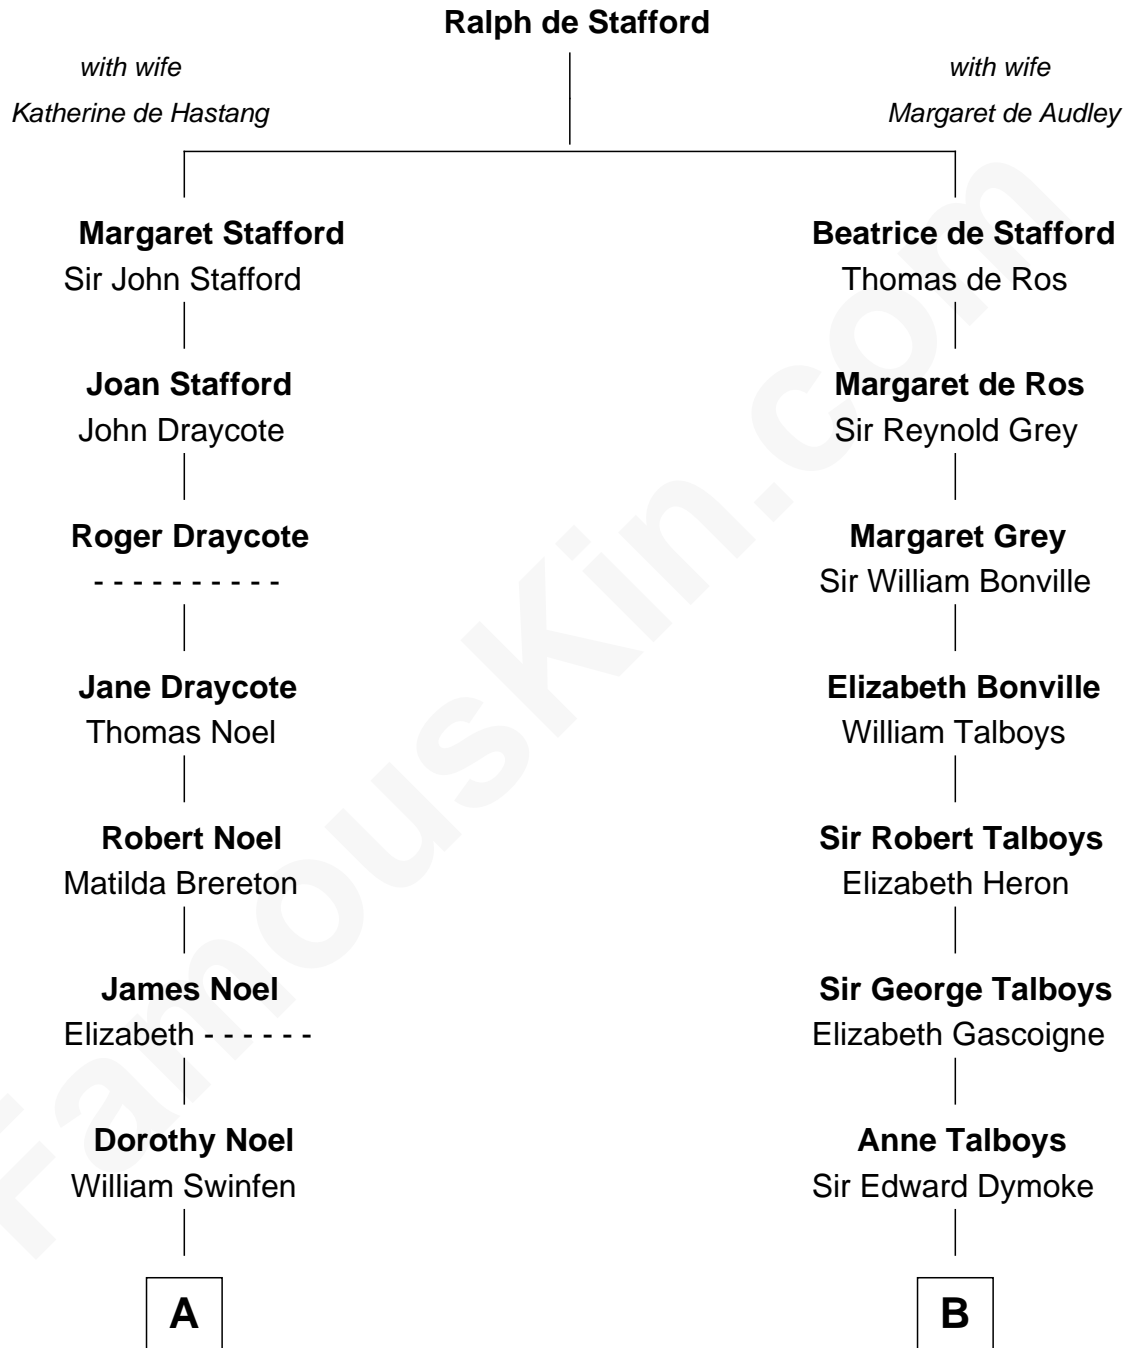

FamousKin.com

Relationship Chart of Daniel Carroll

Signer of the U.S. Constitution

14th cousin 4 times removed of

General George S. Patton

U.S. Army - World War II

C

George Smith Patton

Ruth Wilson

General George S. Patton

U.S. Army - World War II

FamousKin.com