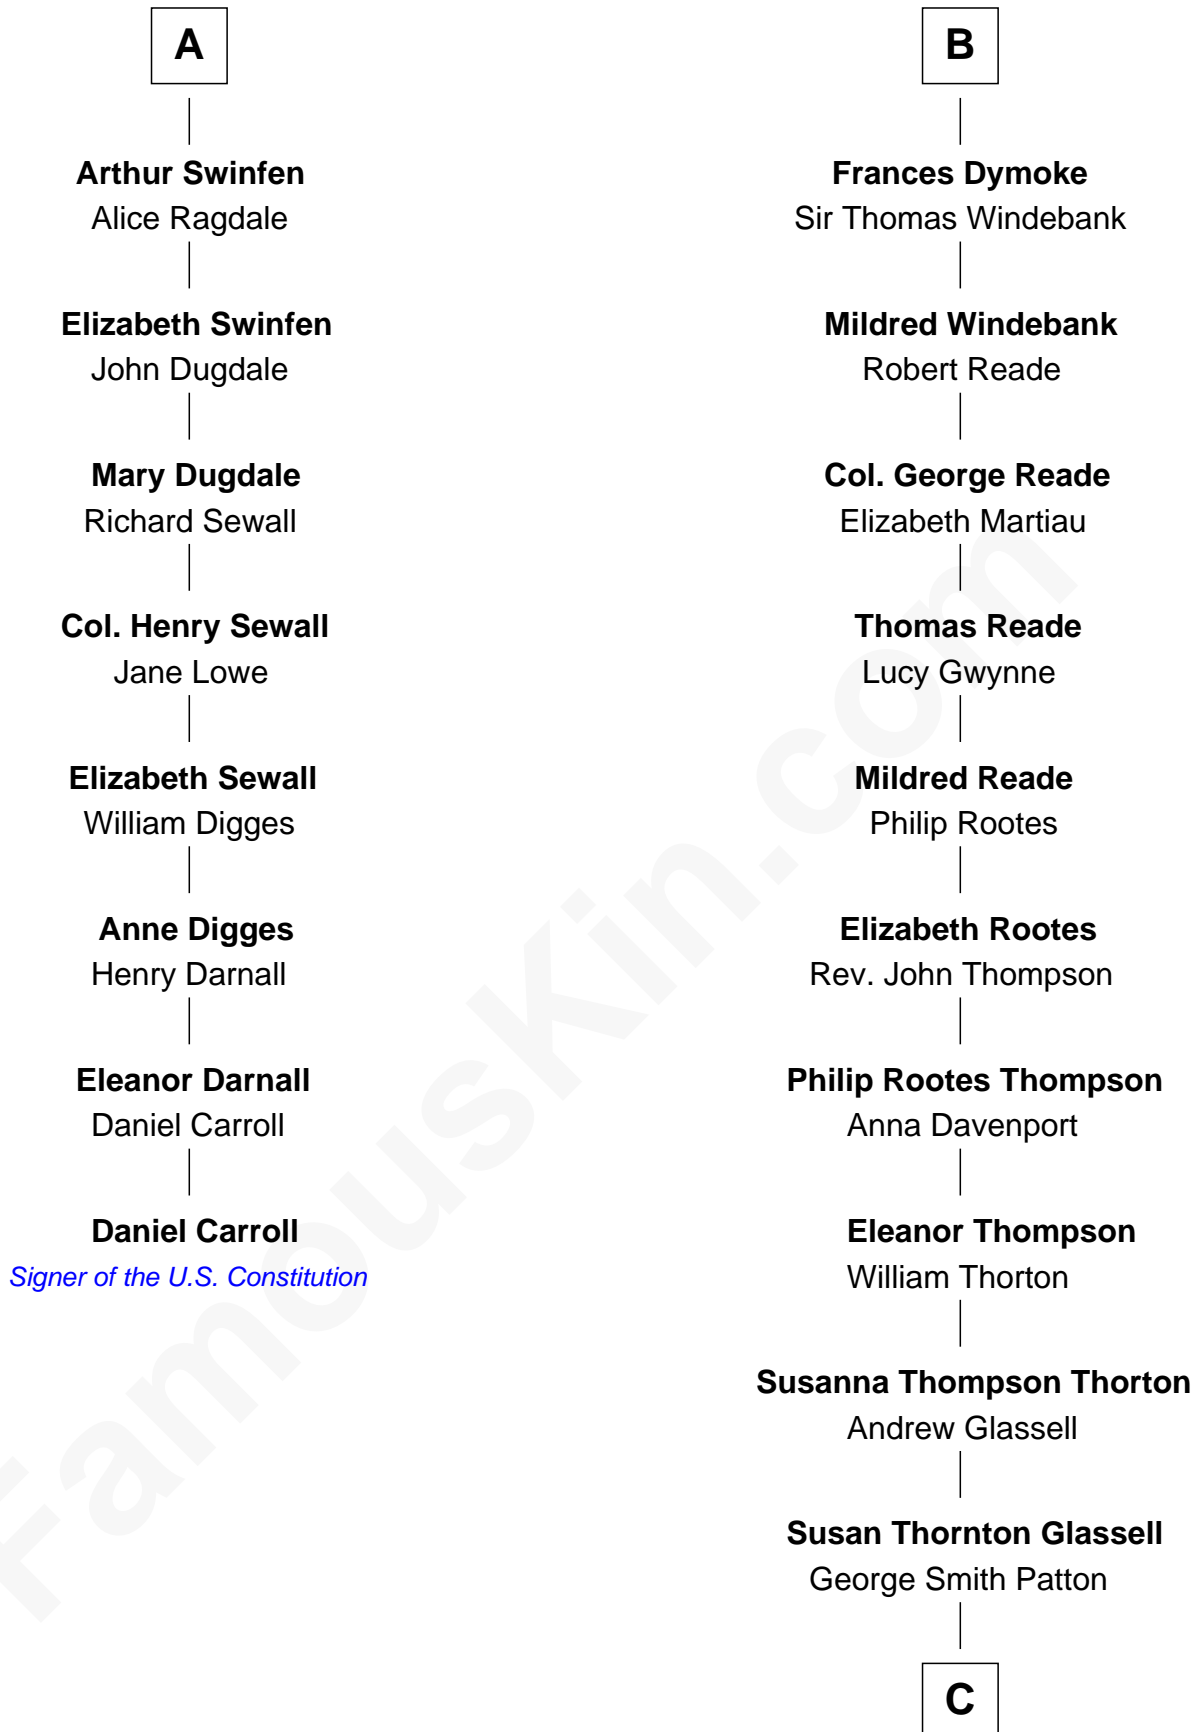

FamousKin.com

Relationship Chart of Daniel Carroll

Signer of the U.S. Constitution

14th cousin 4 times removed of

General George S. Patton

U.S. Army - World War II

C

George Smith Patton

Ruth Wilson

General George S. Patton

U.S. Army - World War II

FamousKin.com