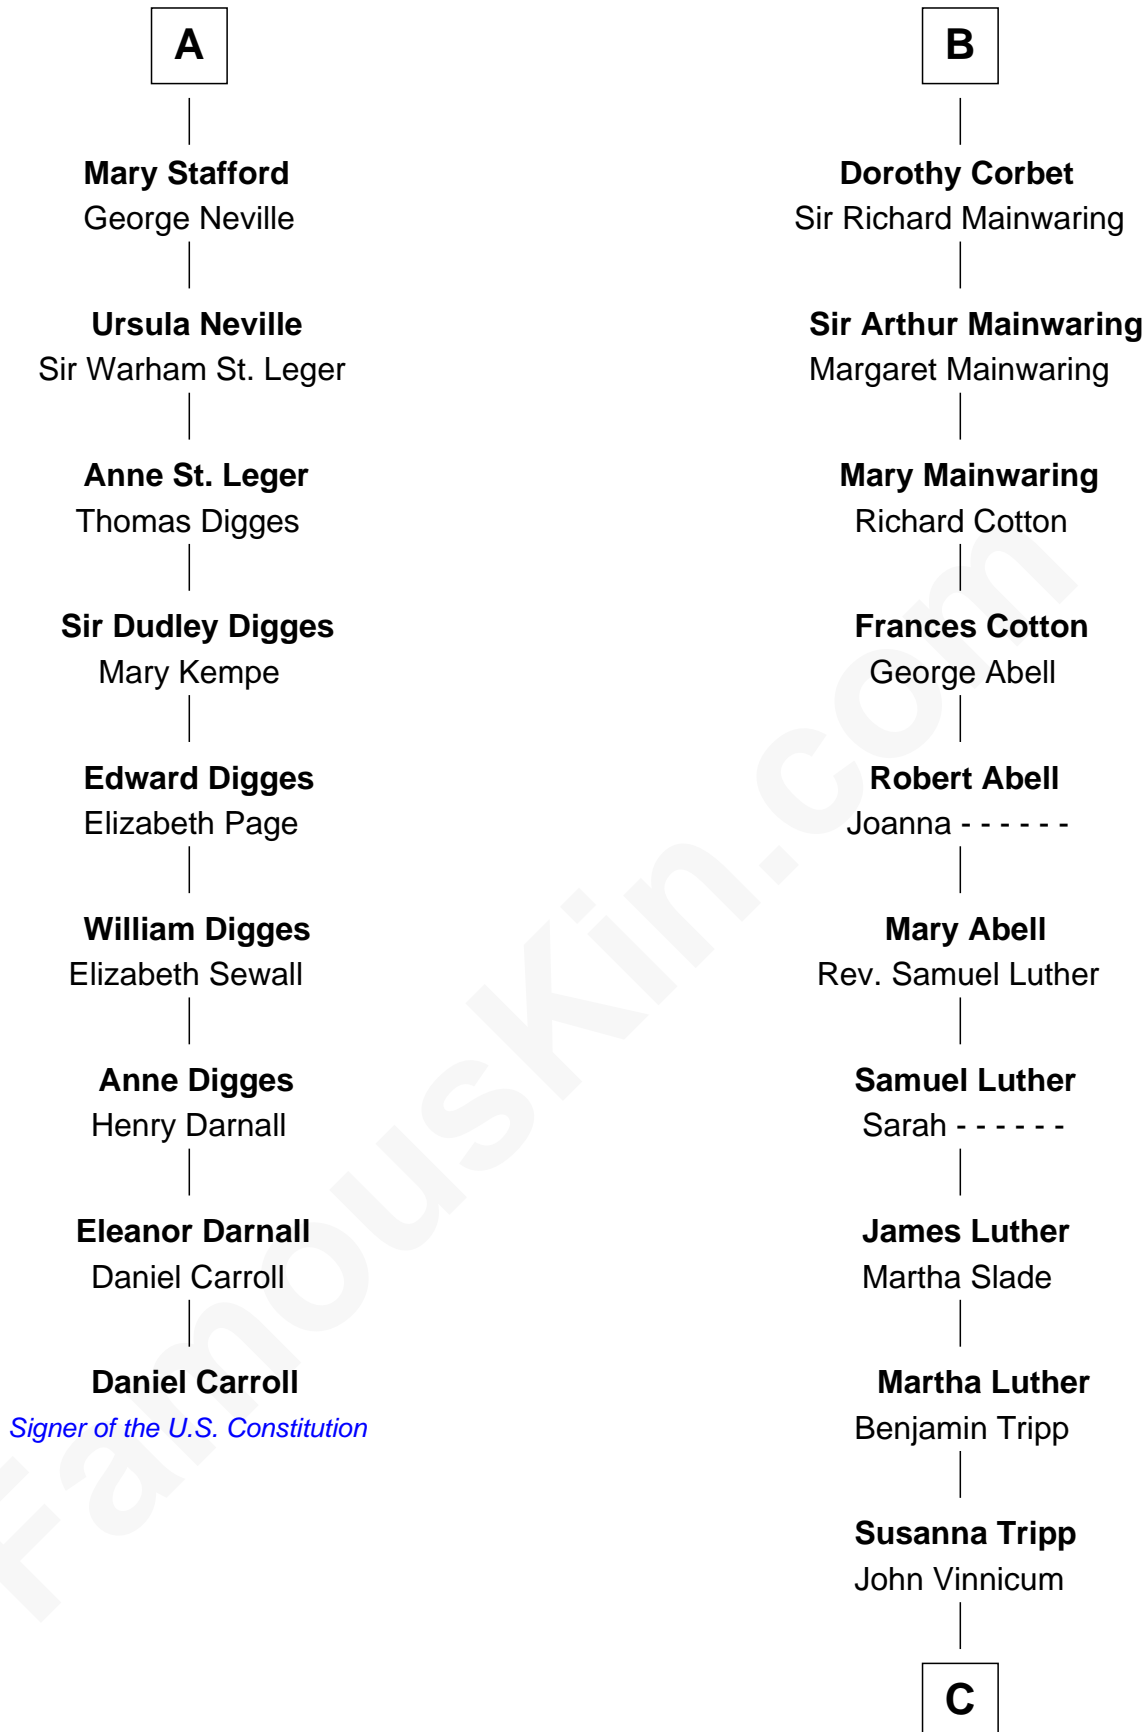

# FamousKin.com Relationship Chart of

**Daniel Carroll**

*Signer of the U.S. Constitution*

15th cousin 5 times removed of

**Lizzie Borden**

*Accused Murderess*

**Henry Plantagenet**

Maud de Chaworth

Richard Fitzalan

**Sir Richard Fitzalan**

Elizabeth de Bohun

**Joan Fitzalan**

Sir William Beauchamp

**Joan Beauchamp**

James Butler

**Elizabeth Butler**

John Talbot

**Ann Talbot**

Sir Henry Vernon

**Elizabeth Vernon**

Sir Robert Corbet

**B**

**C**

—  
**Sarah L. Vinnicum**

Joseph Morse

—  
**Anthony Morse**

Rhoda Morrison

—  
**Sarah Anthony Morse**

Andrew Jackson Borden

—  
**Lizzie Borden**

*Accused Murderess*