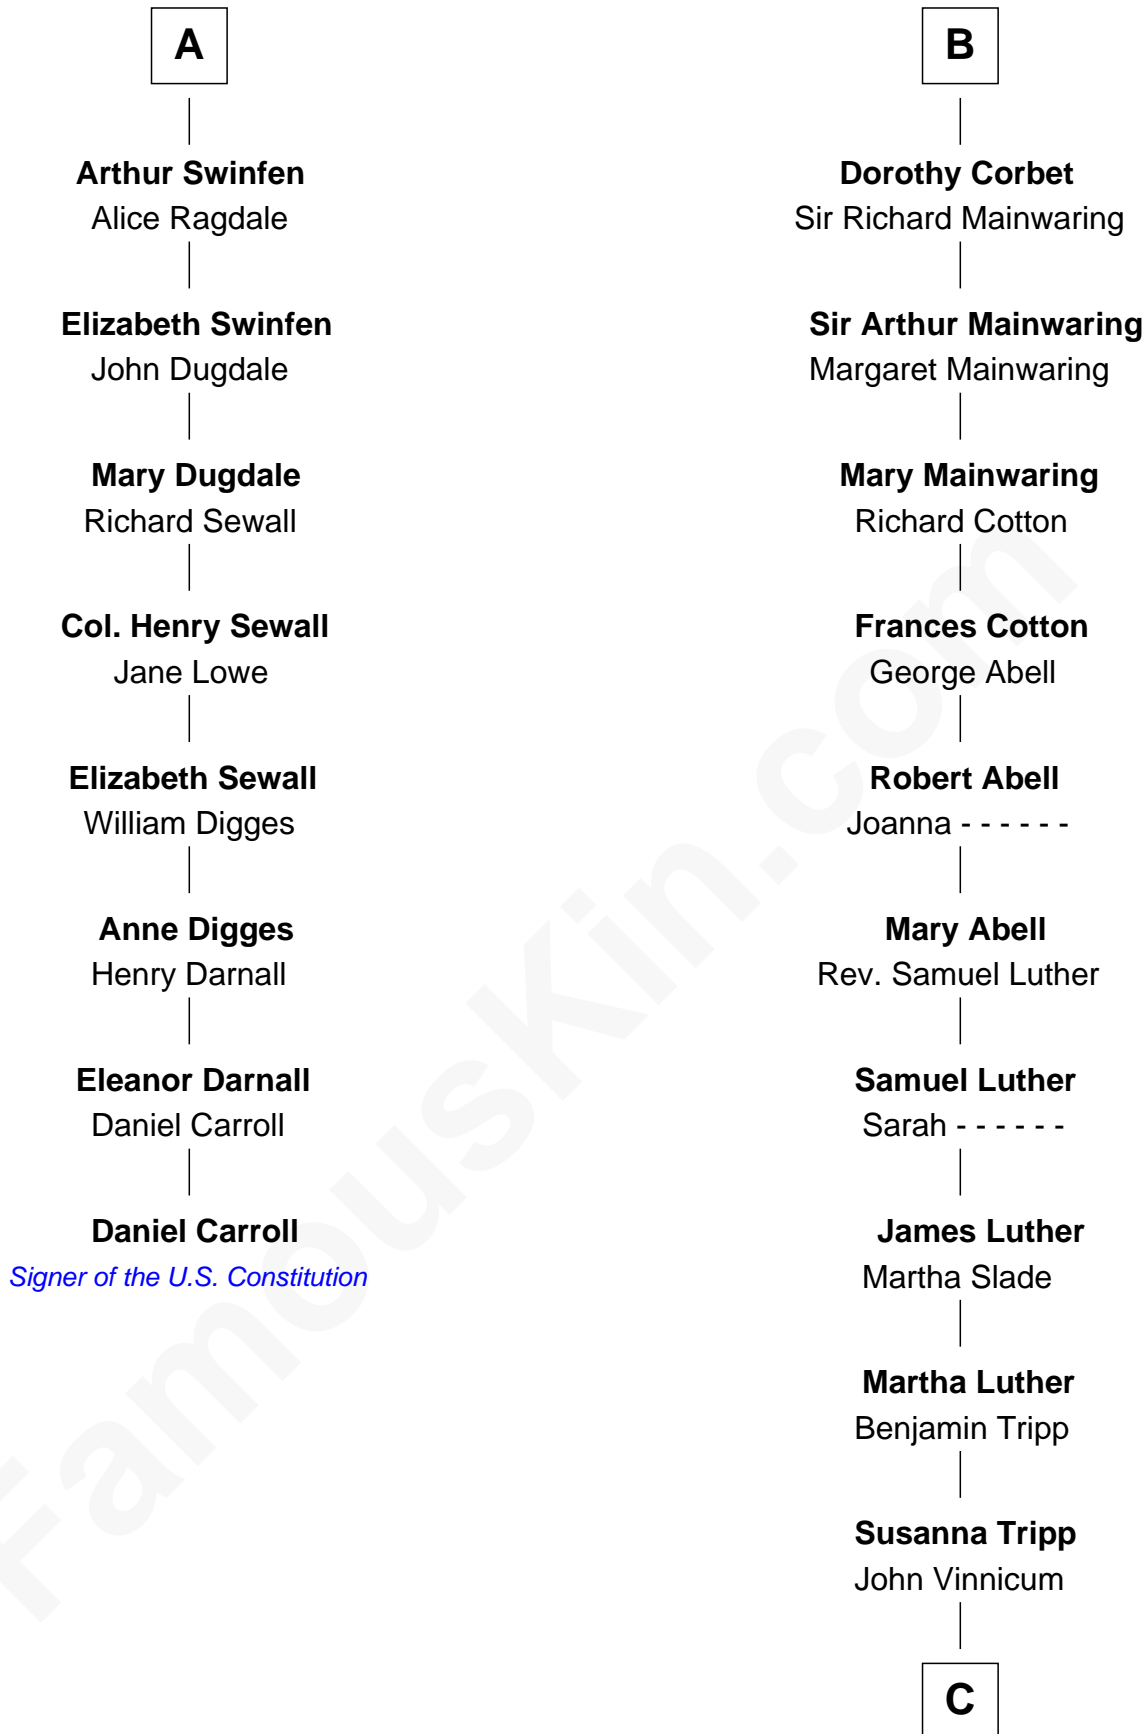

FamousKin.com Relationship Chart of

Daniel Carroll

Signer of the U.S. Constitution

14th cousin 6 times removed of

Lizzie Borden

Accused Murderess

Ralph de Stafford

*with wife
Katherine de Hastang*

Sir Walter Devereux

Elizabeth Devereux

Sir Richard Corbet

Sir Robert Corbet

Elizabeth Vernon

B

C

—
Sarah L. Vinnicum

Joseph Morse

—
Anthony Morse

Rhoda Morrison

—
Sarah Anthony Morse

Andrew Jackson Borden

—
Lizzie Borden

Accused Murderess