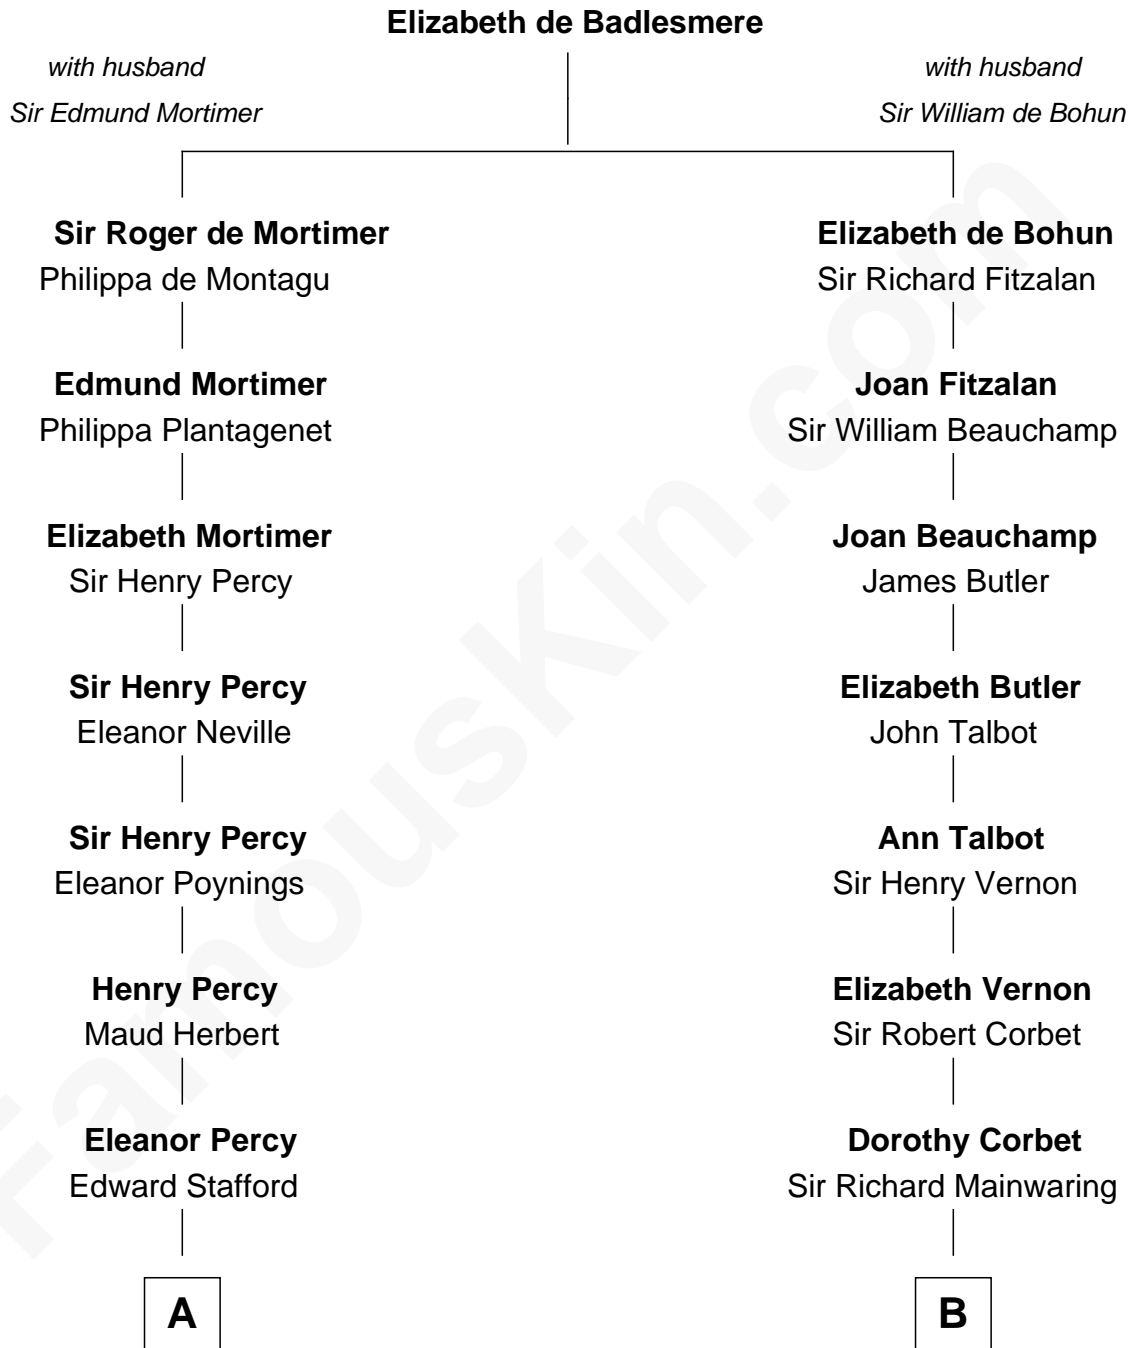

FamousKin.com Relationship Chart of

Daniel Carroll

Signer of the U.S. Constitution

15th cousin 4 times removed of

Lizzie Borden

Accused Murderess

C

Anthony Morse

Rhoda Morrison

Sarah Anthony Morse

Andrew Jackson Borden

Lizzie Borden

Accused Murderess

FamousKin.com