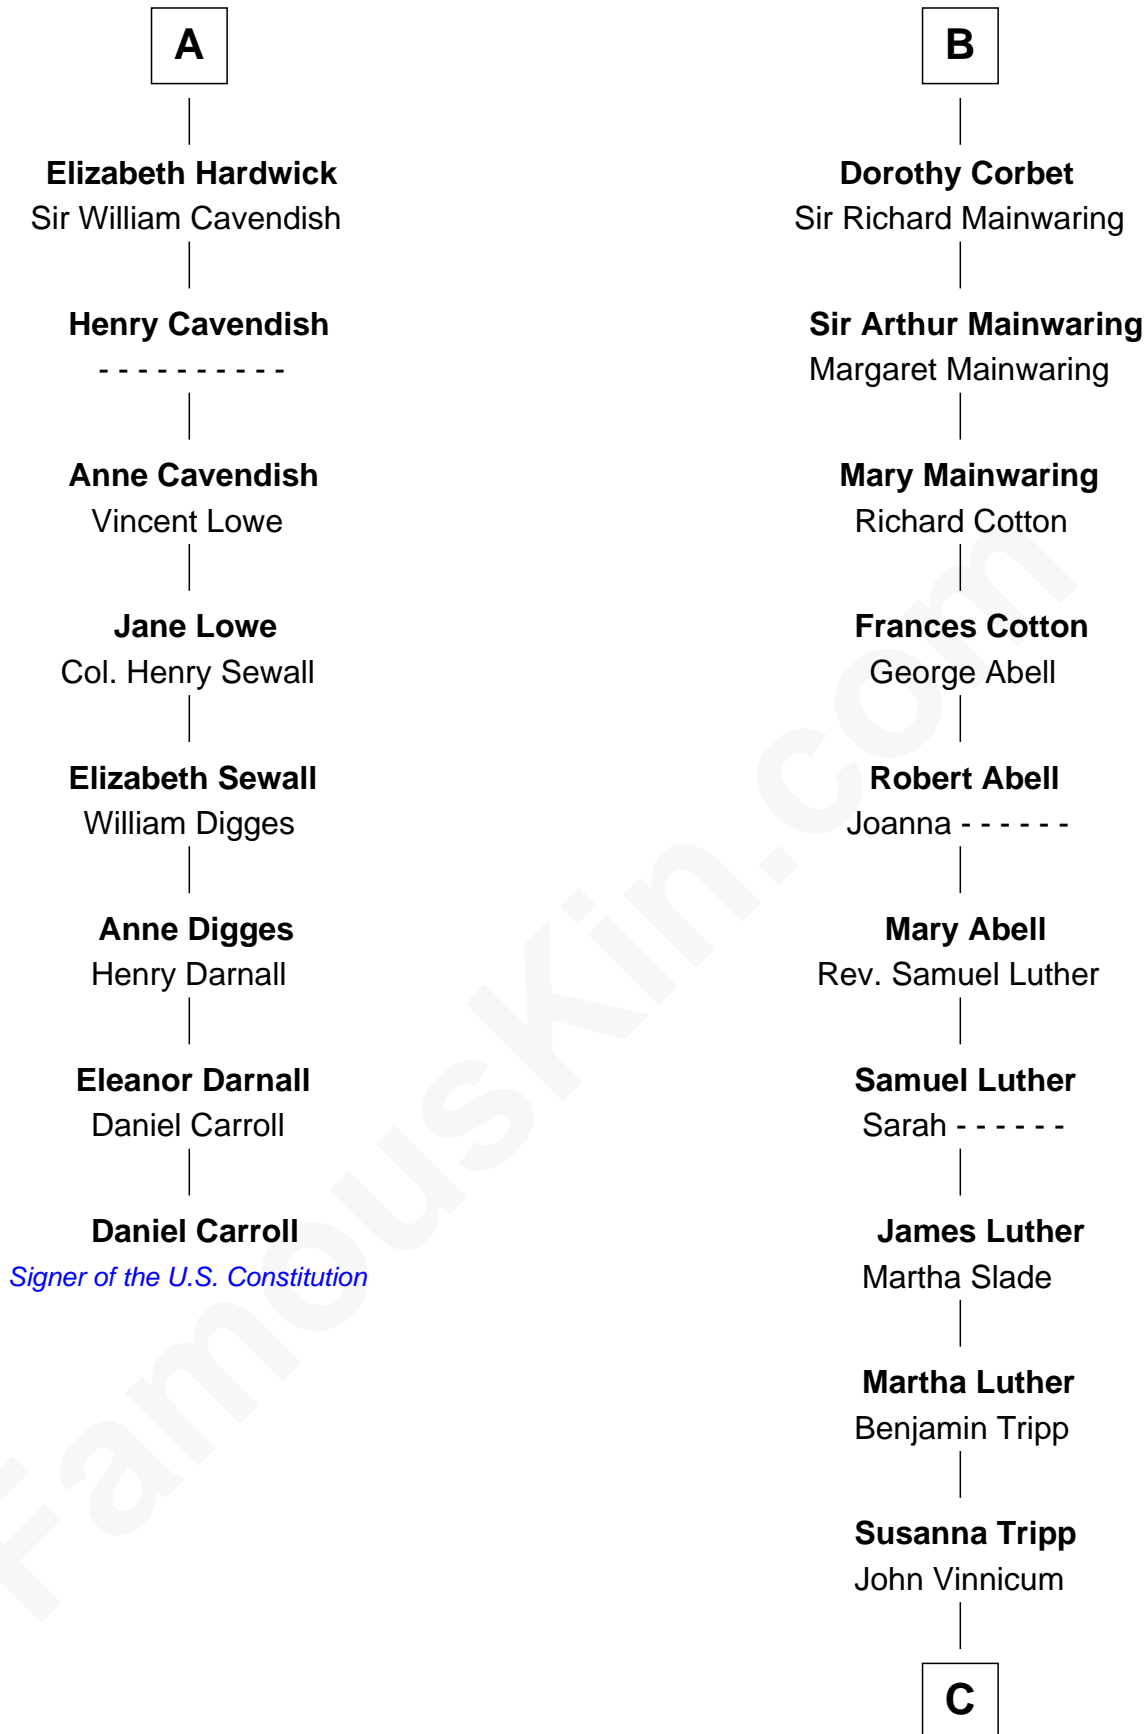

# FamousKin.com Relationship Chart of

**Daniel Carroll**

*Signer of the U.S. Constitution*

14th cousin 6 times removed of

**Lizzie Borden**

*Accused Murderess*

**Edmund Fitzalan**

Alice de Warenne

**C**

—  
**Sarah L. Vinnicum**

Joseph Morse

—  
**Anthony Morse**

Rhoda Morrison

—  
**Sarah Anthony Morse**

Andrew Jackson Borden

—  
**Lizzie Borden**

*Accused Murderess*