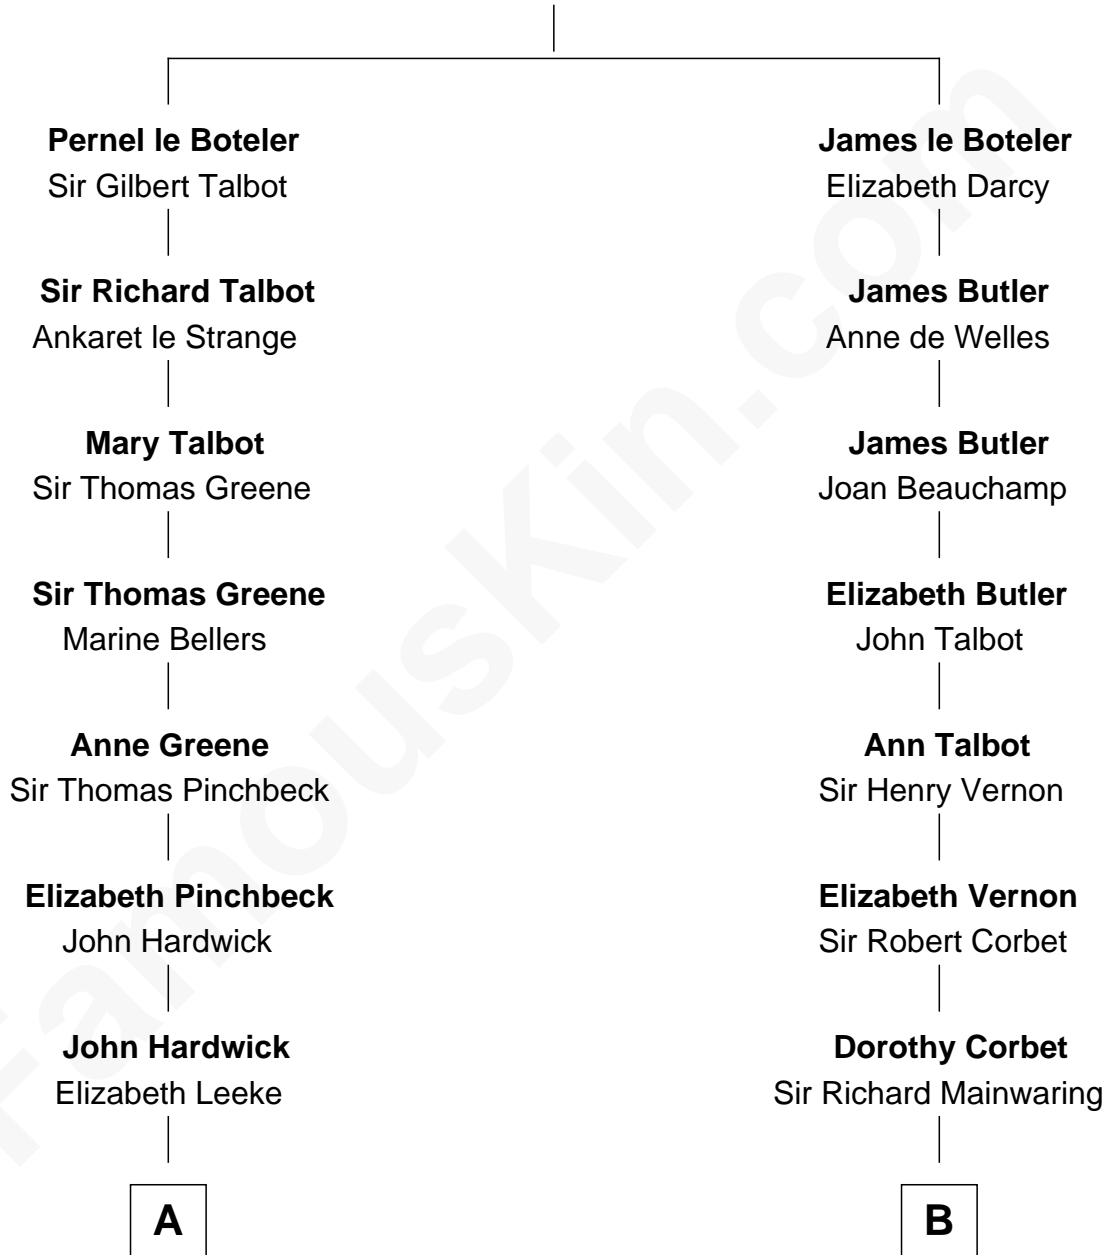

FamousKin.com Relationship Chart of

Daniel Carroll

Signer of the U.S. Constitution

14th cousin 5 times removed of

Lizzie Borden

Accused Murderess

Sir James le Boteler

Eleanor de Bohun

C

Anthony Morse

Rhoda Morrison

Sarah Anthony Morse

Andrew Jackson Borden

Lizzie Borden

Accused Murderess

FamousKin.com