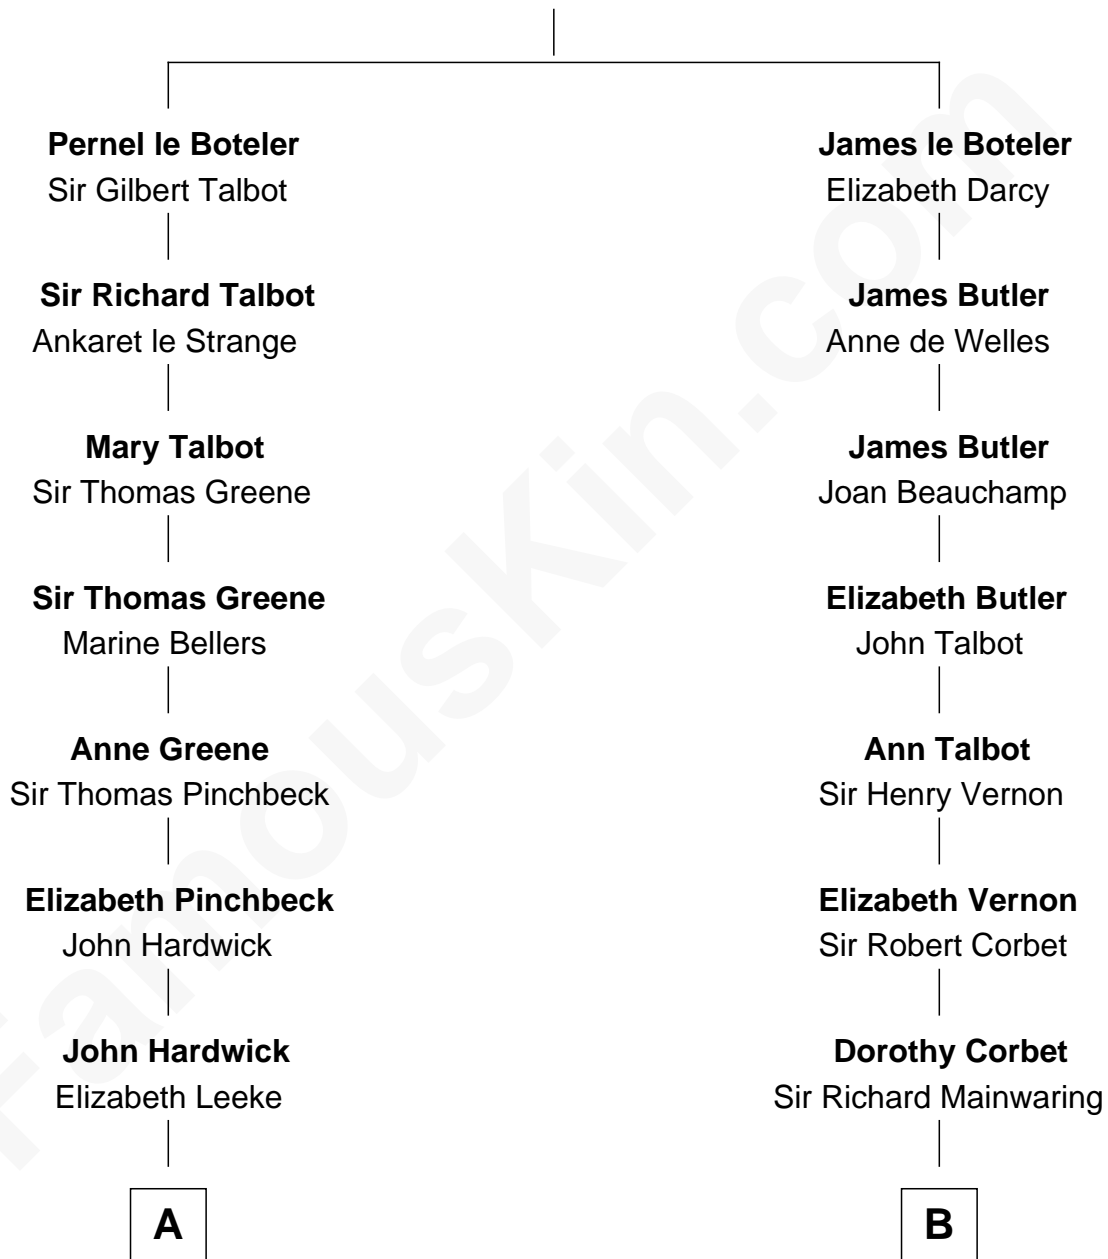

# FamousKin.com Relationship Chart of

**Daniel Carroll**

*Signer of the U.S. Constitution*

14th cousin 6 times removed of

**Elizabeth Montgomery**

*TV Actress - "Bewitched"*

**Sir James le Boteler**

Eleanor de Bohun

**C**

—  
**Nathan Barney**

Mary A. Deverell

—  
**Mary Weed Barney**

Henry Montgomery

—  
**Henry Montgomery**

Elizabeth Bryan Allen

—  
**Elizabeth Montgomery**

*TV Actress - "Bewitched"*

FamousKin.com