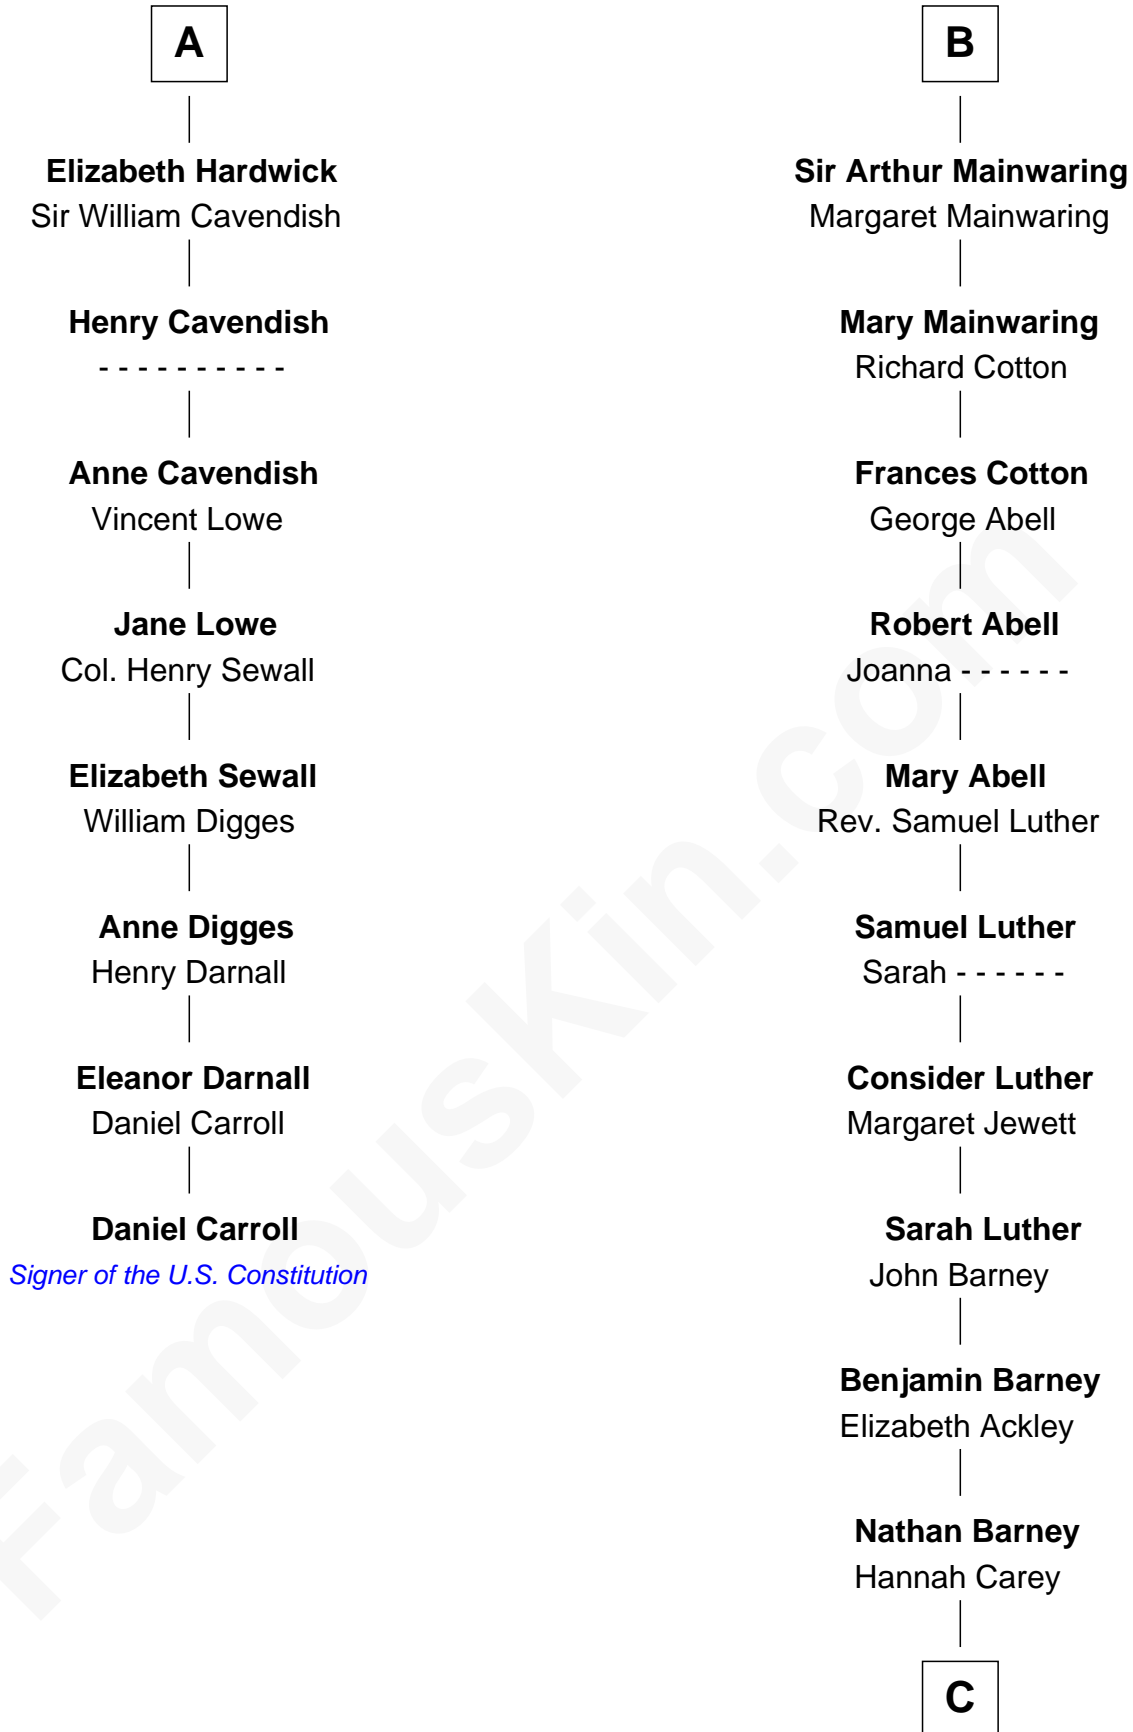

# FamousKin.com Relationship Chart of

**Daniel Carroll**

*Signer of the U.S. Constitution*

14th cousin 6 times removed of

**Elizabeth Montgomery**

*TV Actress - "Bewitched"*

**Sir James le Boteler**

Eleanor de Bohun

**C**

—  
**Nathan Barney**

Mary A. Deverell

—  
**Mary Weed Barney**

Henry Montgomery

—  
**Henry Montgomery**

Elizabeth Bryan Allen

—  
**Elizabeth Montgomery**

*TV Actress - "Bewitched"*

FamousKin.com