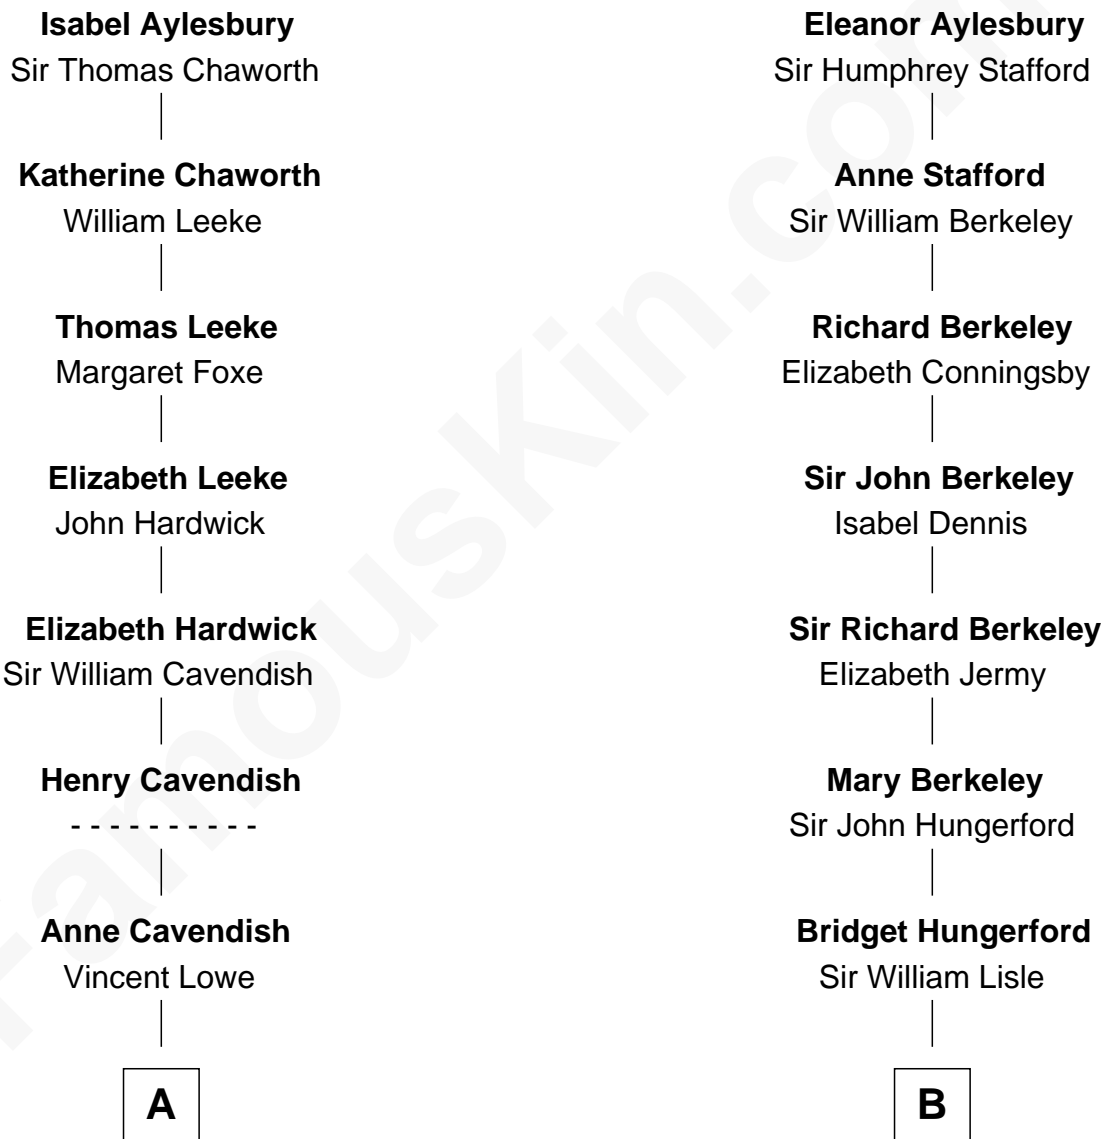

FamousKin.com Relationship Chart of

Daniel Carroll

Signer of the U.S. Constitution

11th cousin 7 times removed of

Warren Buffett

Chairman & CEO, Berkshire Hathaway

Sir Thomas Aylesbury

Katherine Pabenham