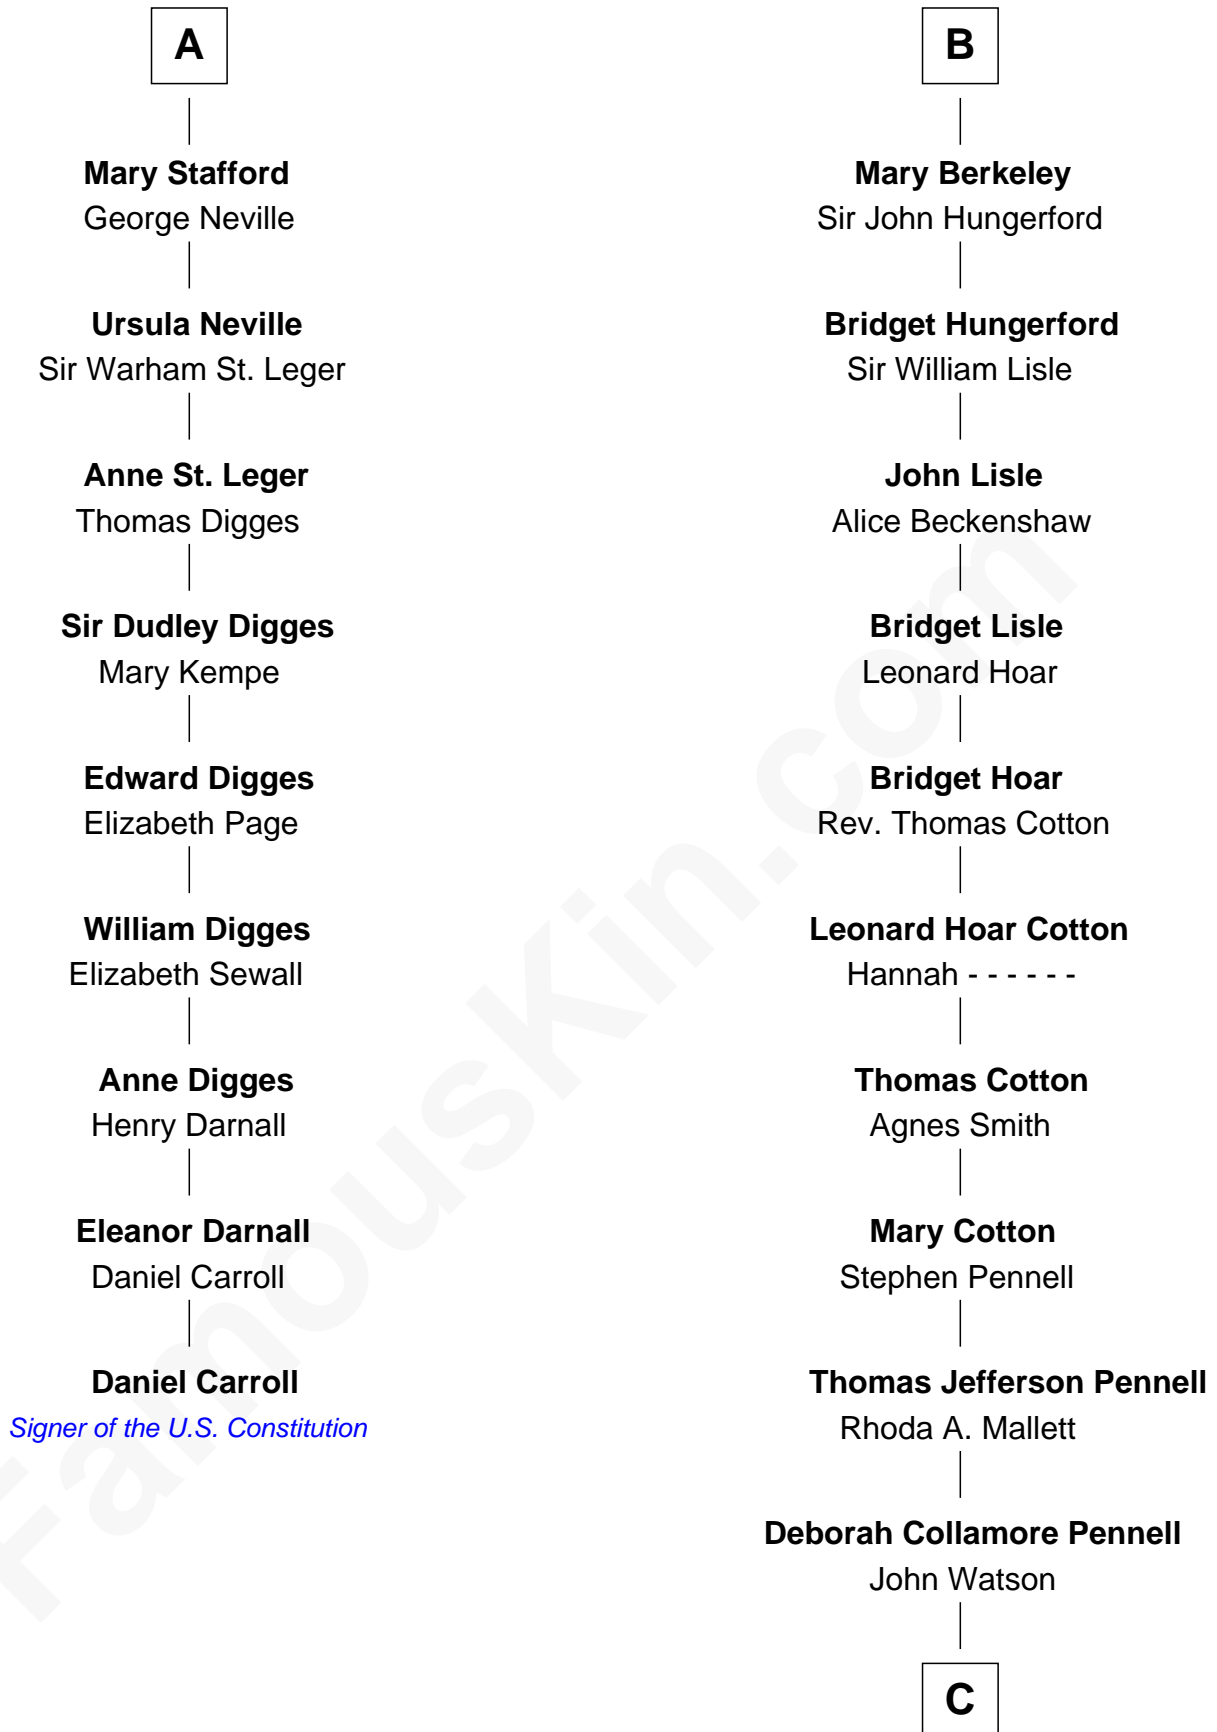

# FamousKin.com Relationship Chart of

**Daniel Carroll**

*Signer of the U.S. Constitution*

15th cousin 5 times removed of

**Warren Buffett**

*Chairman & CEO, Berkshire Hathaway*

**C**

—  
**Susan Ann Watson**

Ford Bela Barber

—  
**Stella Frances Barber**

John Ammon Stahl

—  
**Leila Stahl**

Howard Homan Buffett

—  
**Warren Buffett**

*Chairman & CEO, Berkshire Hathaway*

FamousKin.com