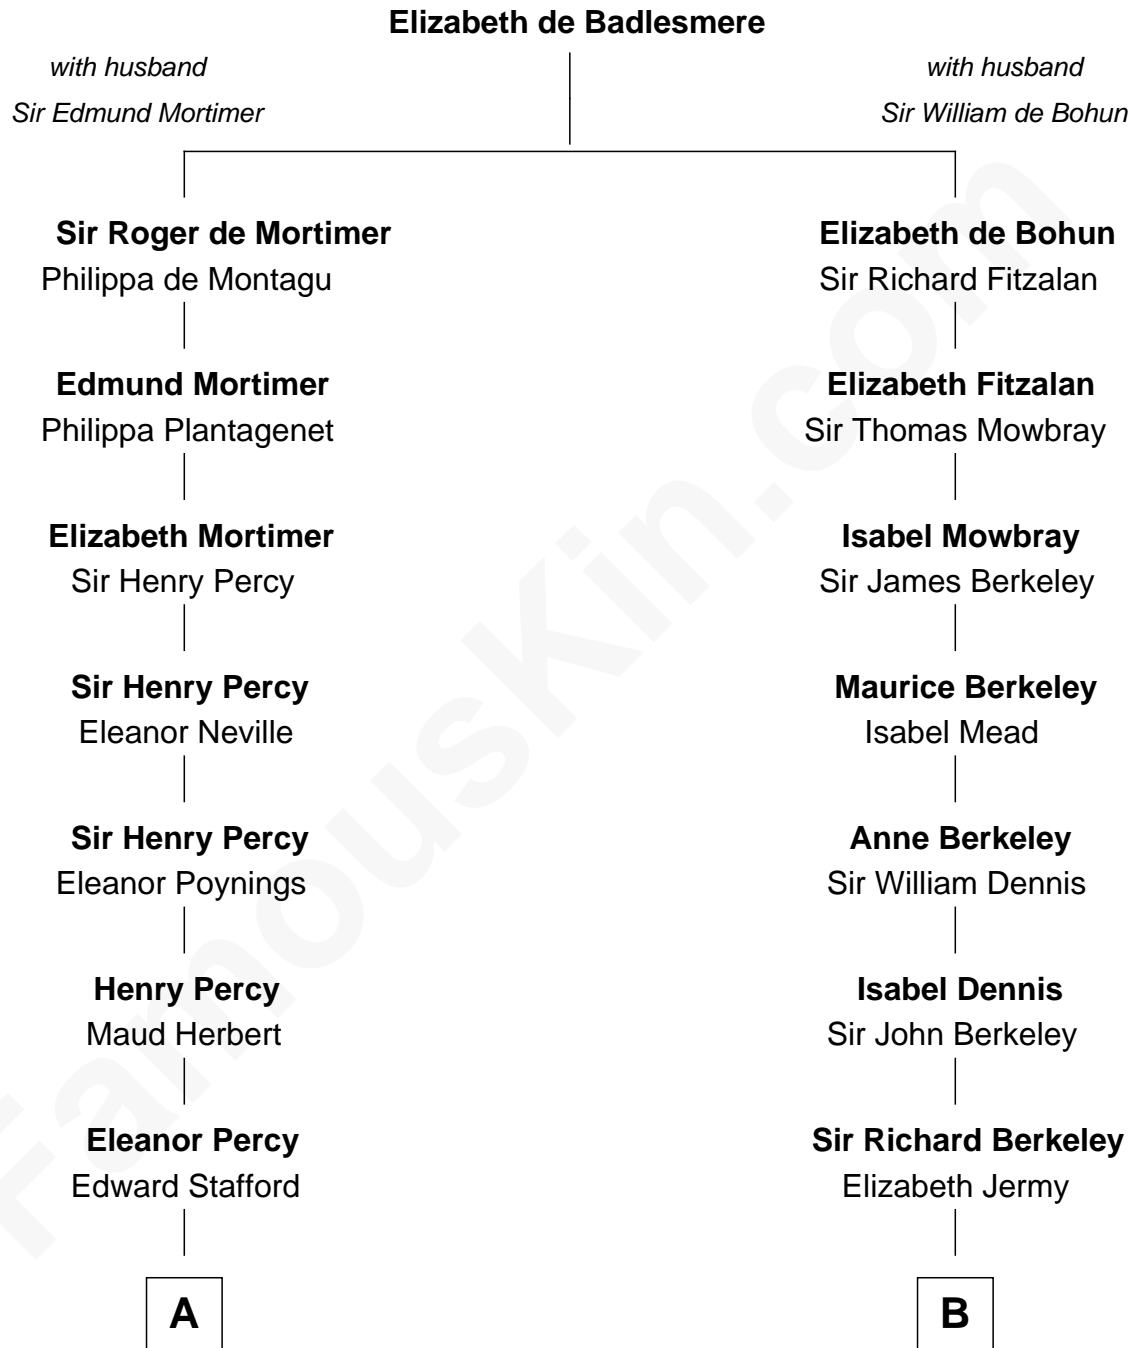

# FamousKin.com Relationship Chart of

**Daniel Carroll**

*Signer of the U.S. Constitution*

15th cousin 5 times removed of

**Warren Buffett**

*Chairman & CEO, Berkshire Hathaway*

**C**

—  
**Susan Ann Watson**

Ford Bela Barber

—  
**Stella Frances Barber**

John Ammon Stahl

—  
**Leila Stahl**

Howard Homan Buffett

—  
**Warren Buffett**

*Chairman & CEO, Berkshire Hathaway*

FamousKin.com