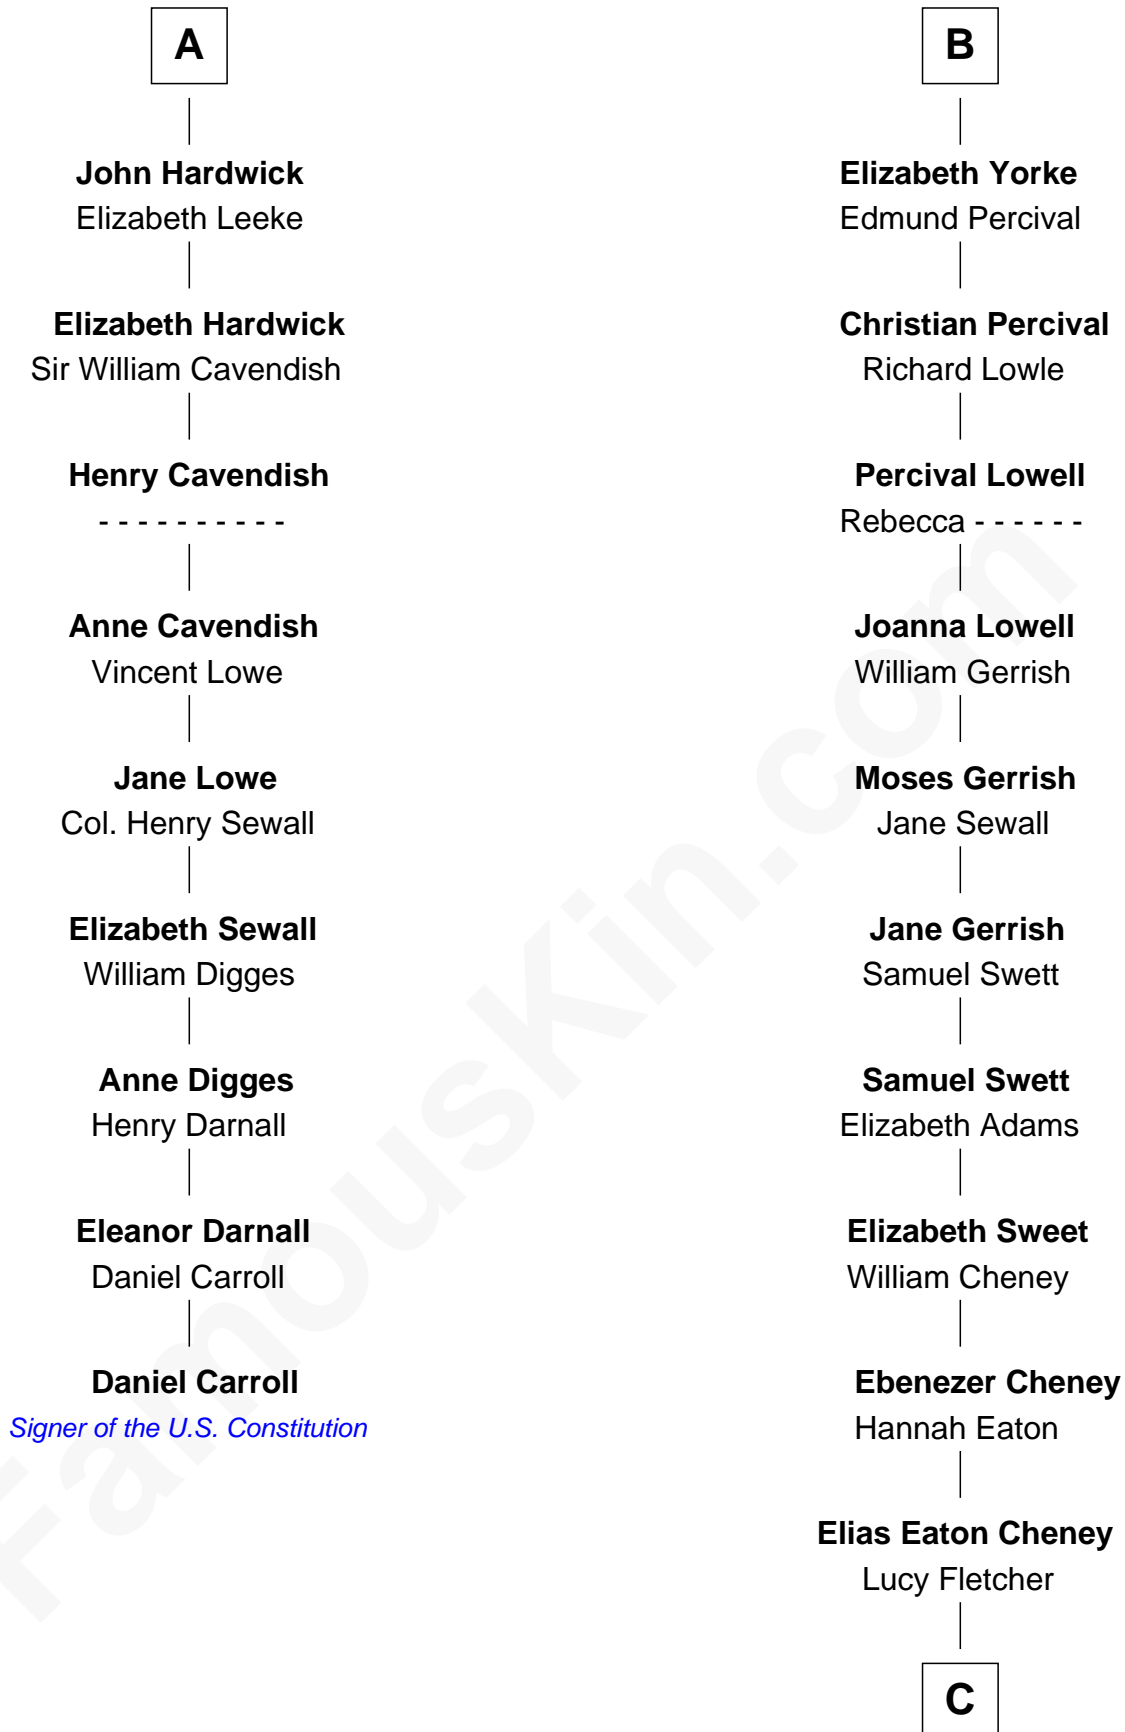

FamousKin.com Relationship Chart of

Daniel Carroll

Signer of the U.S. Constitution

15th cousin 5 times removed of

Dick Cheney

46th U.S. Vice-President

Humphrey de Bohun
Elizabeth Plantagenet

Eleanor de Bohun
Sir James le Boteler

Pernel le Boteler
Sir Gilbert Talbot

Sir Richard Talbot
Ankaret le Strange

Mary Talbot
Sir Thomas Greene

Sir Thomas Greene
Marine Bellers

Anne Greene
Sir Thomas Pinchbeck

Elizabeth Pinchbeck
John Hardwick

A

Margaret de Bohun
Sir Hugh de Courtnay

Elizabeth de Courtnay
Sir Andrew Luttrell

Sir Hugh Luttrell
Catherine de Beaumont

Sir John Luttrell
Margaret Touchet

Sir James Luttrell
Elizabeth Courtnay

Sir Hugh Luttrell
Margaret Hill

Eleanor Luttrell
Roger Yorke

B

C

—
Samuel Fletcher Cheney

Ella A. Phillips

—
Thomas Herbert Cheney

Margaret E. Tyler

—
Richard Herbert Cheney