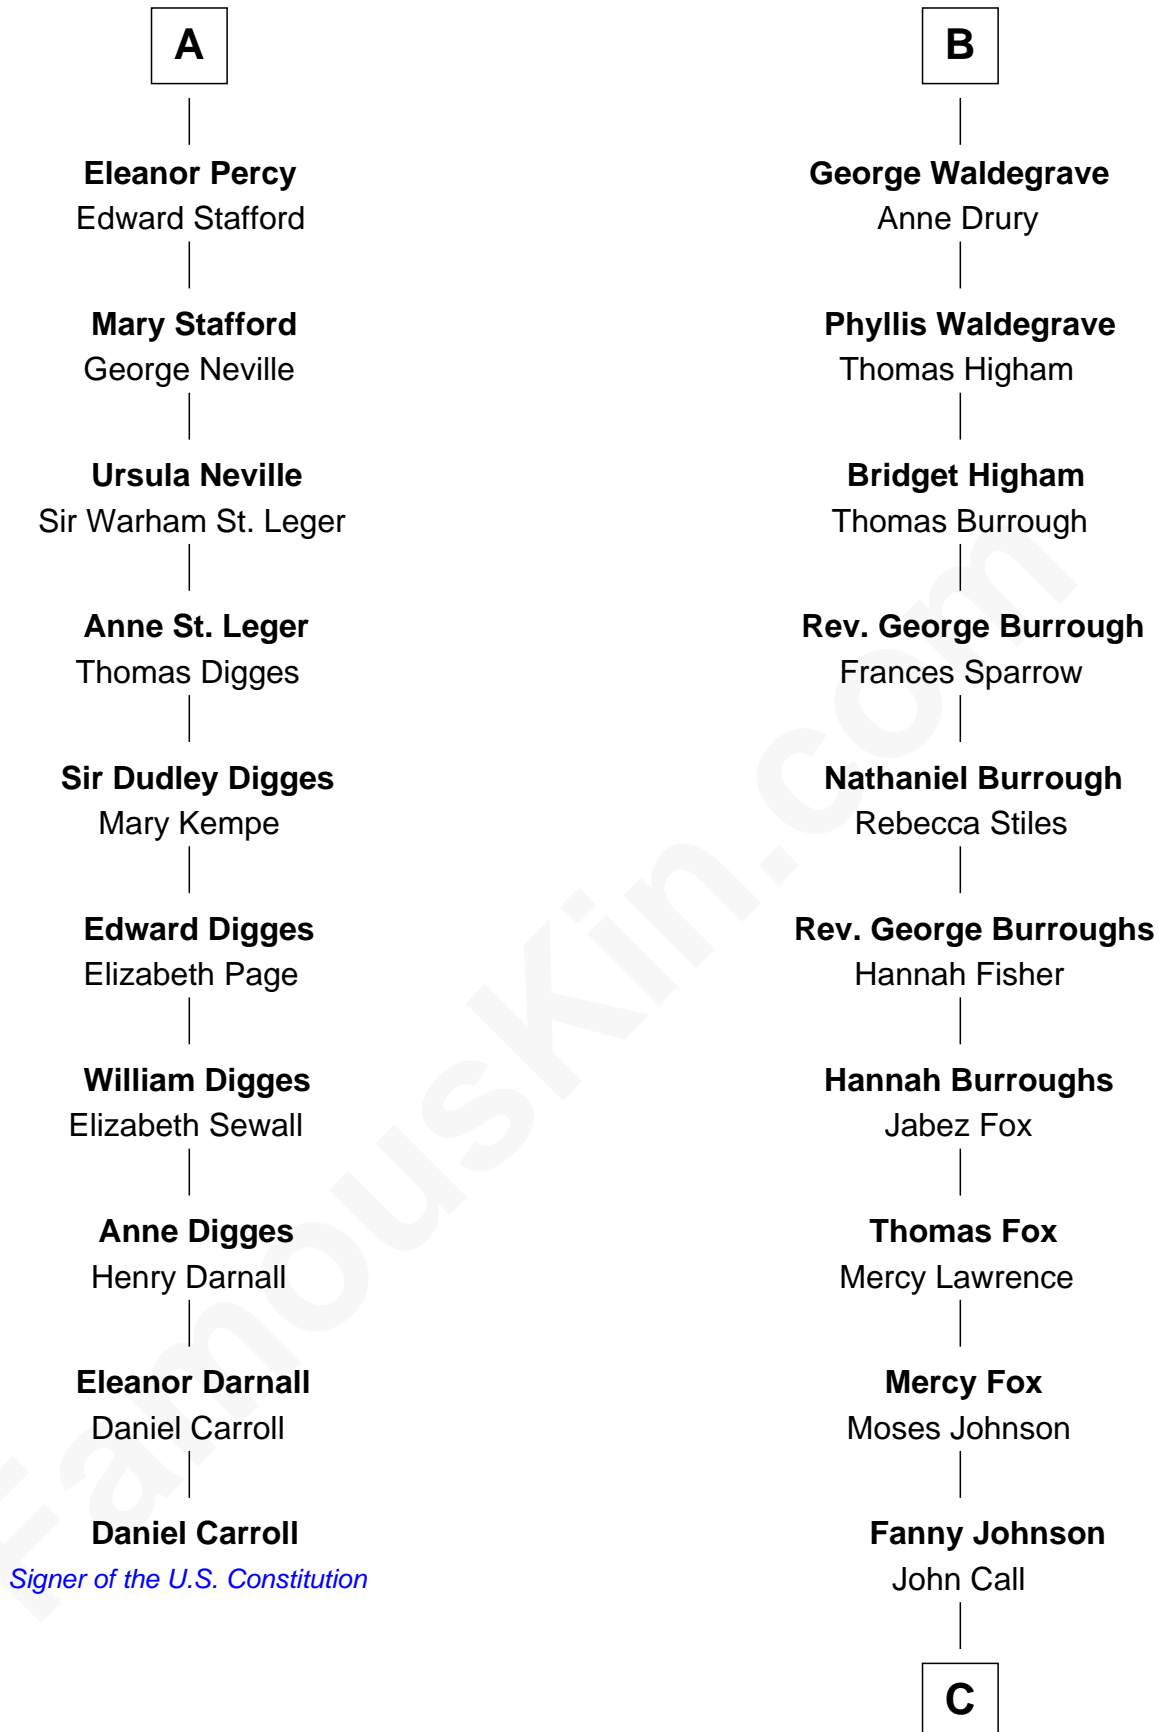

## Relationship Chart of

### Daniel Carroll

*Signer of the U.S. Constitution*

16th cousin 4 times removed of

### Walt Disney

*Co-Founder of The Walt Disney Company*

**C**

**Eber Call**  
Violette Lawrence

**Charles Call**  
Henrietta Gross

**Flora Call**  
Elias Charles Disney

**Walt Disney**  
*Co-Founder of The Walt Disney Co.*