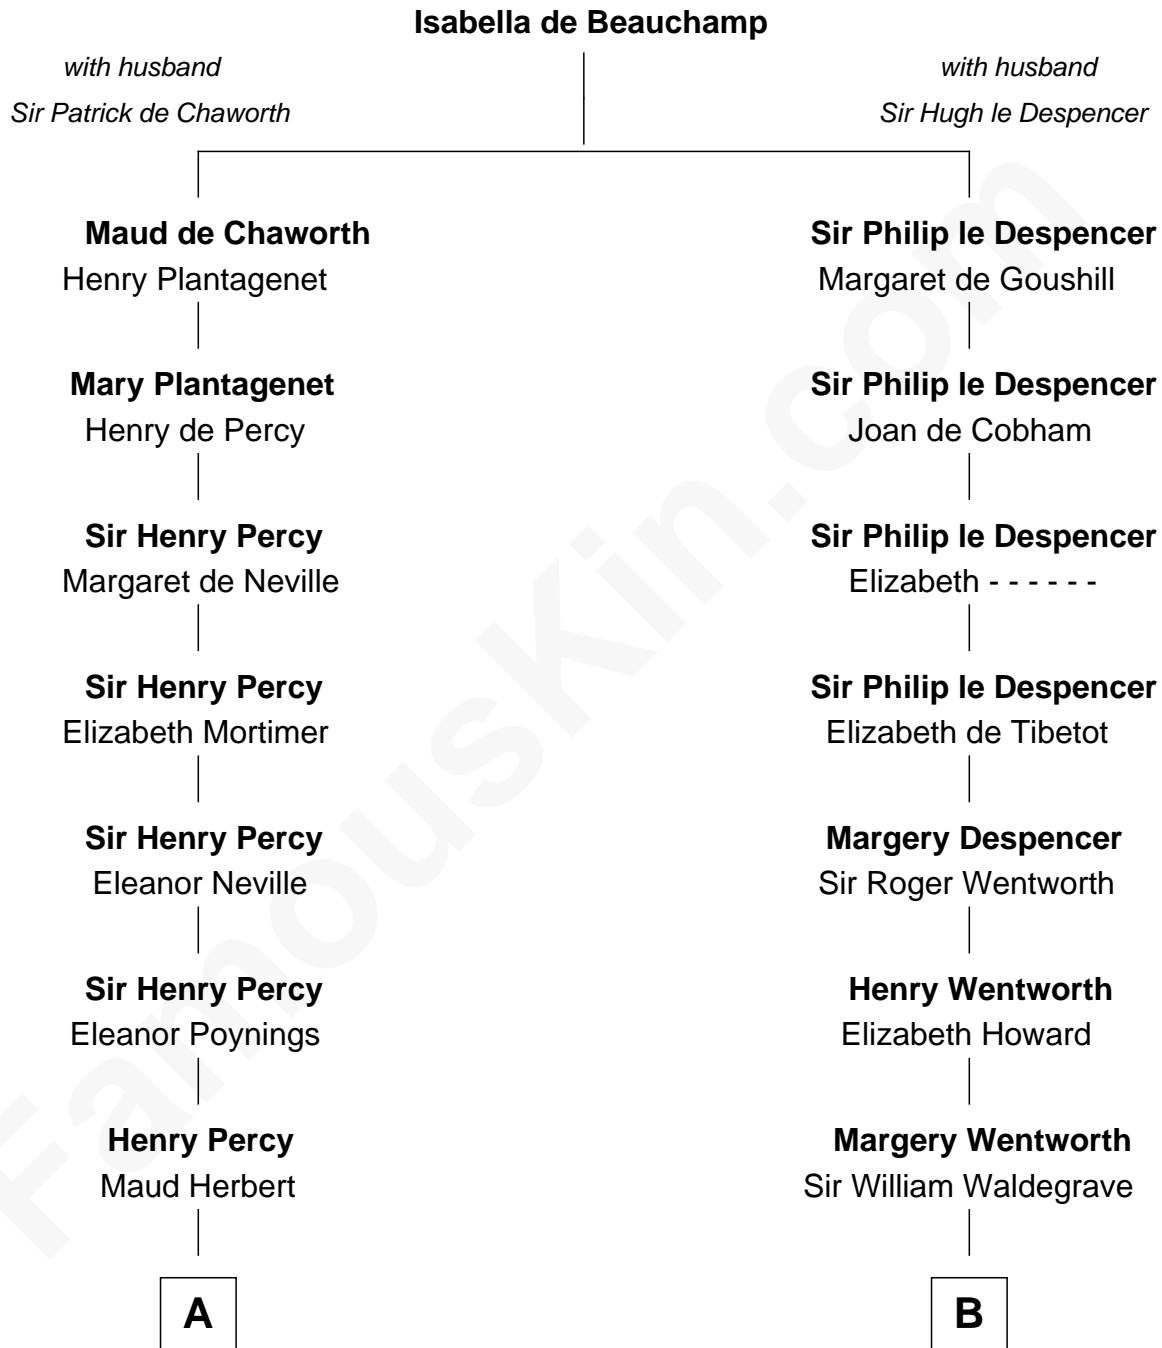

## Relationship Chart of

### Daniel Carroll

*Signer of the U.S. Constitution*

16th cousin 4 times removed of

### Walt Disney

*Co-Founder of The Walt Disney Company*

**C**

**Eber Call**  
Violette Lawrence

**Charles Call**  
Henrietta Gross

**Flora Call**  
Elias Charles Disney

**Walt Disney**  
*Co-Founder of The Walt Disney Co.*