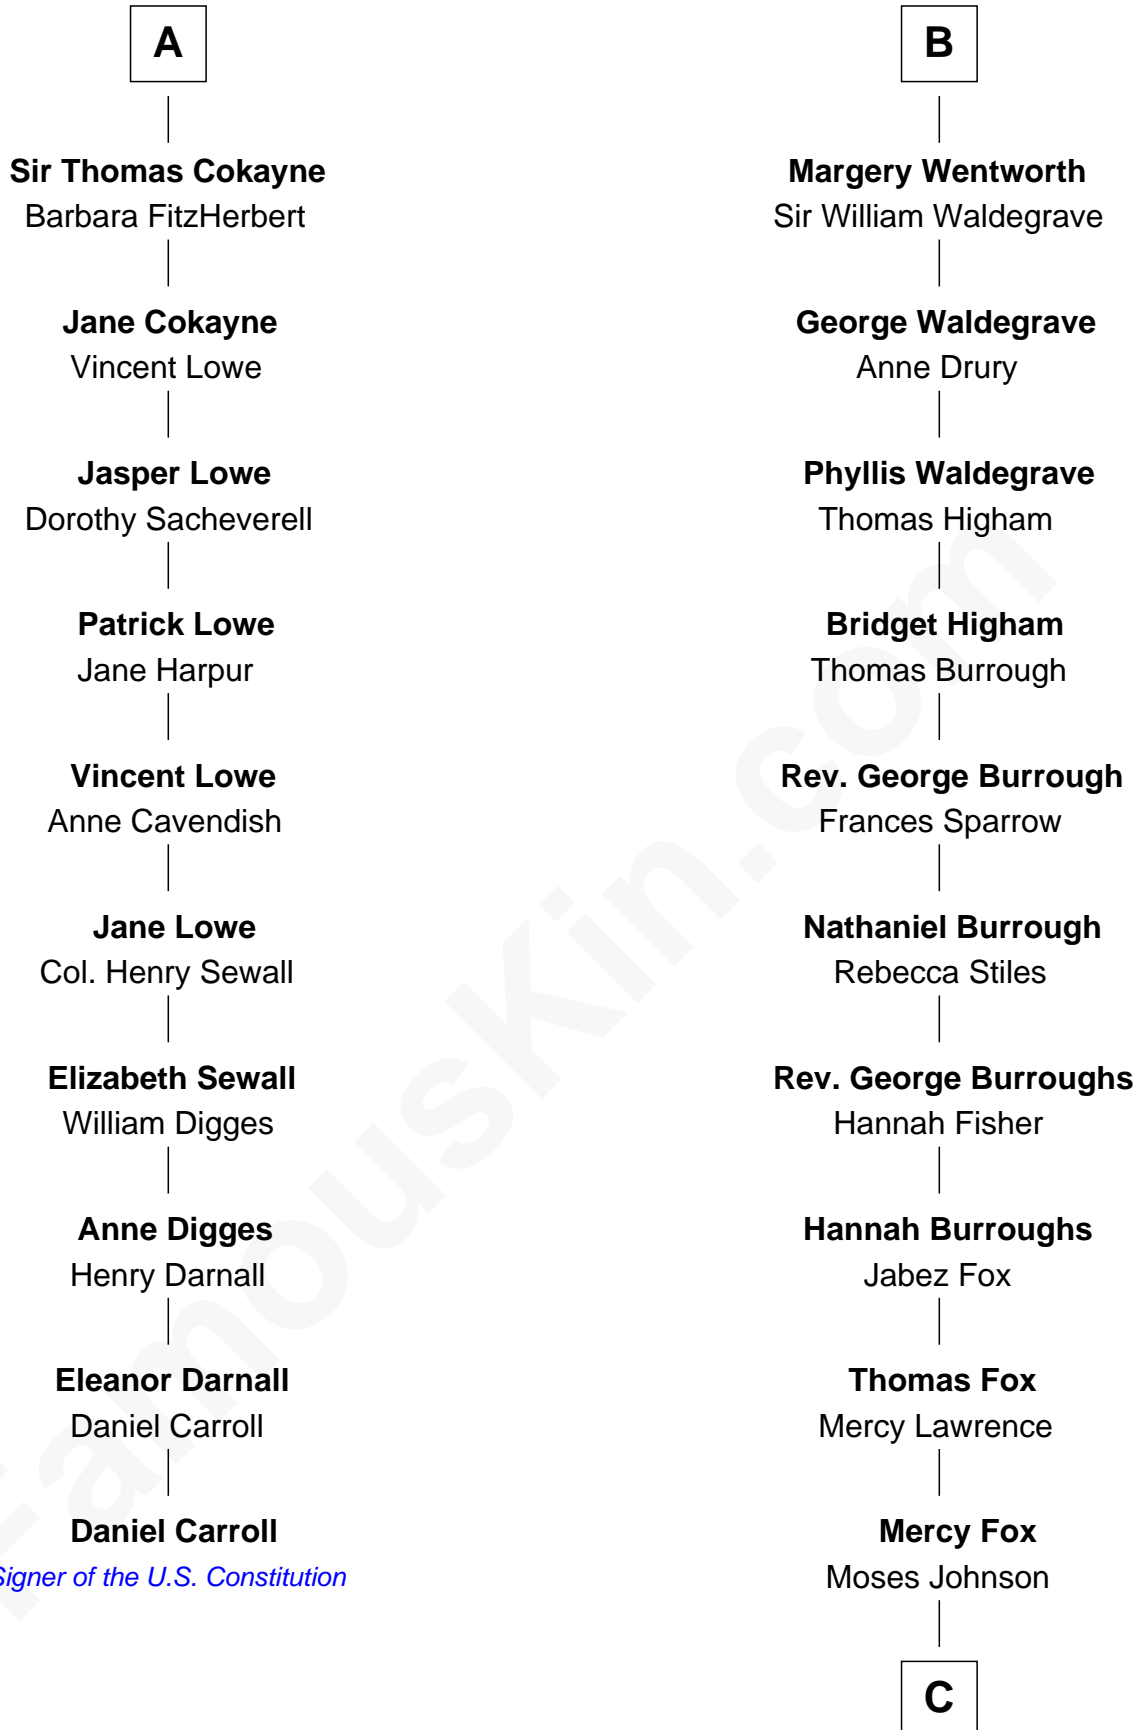

FamousKin.com Relationship Chart of

Daniel Carroll

Signer of the U.S. Constitution

16th cousin 5 times removed of

Walt Disney

Co-Founder of The Walt Disney Company

Sir Robert de Ros

Isabel de Aubeney

C

Fanny Johnson

John Call

Eber Call

Violette Lawrence

Charles Call

Henrietta Gross

Flora Call