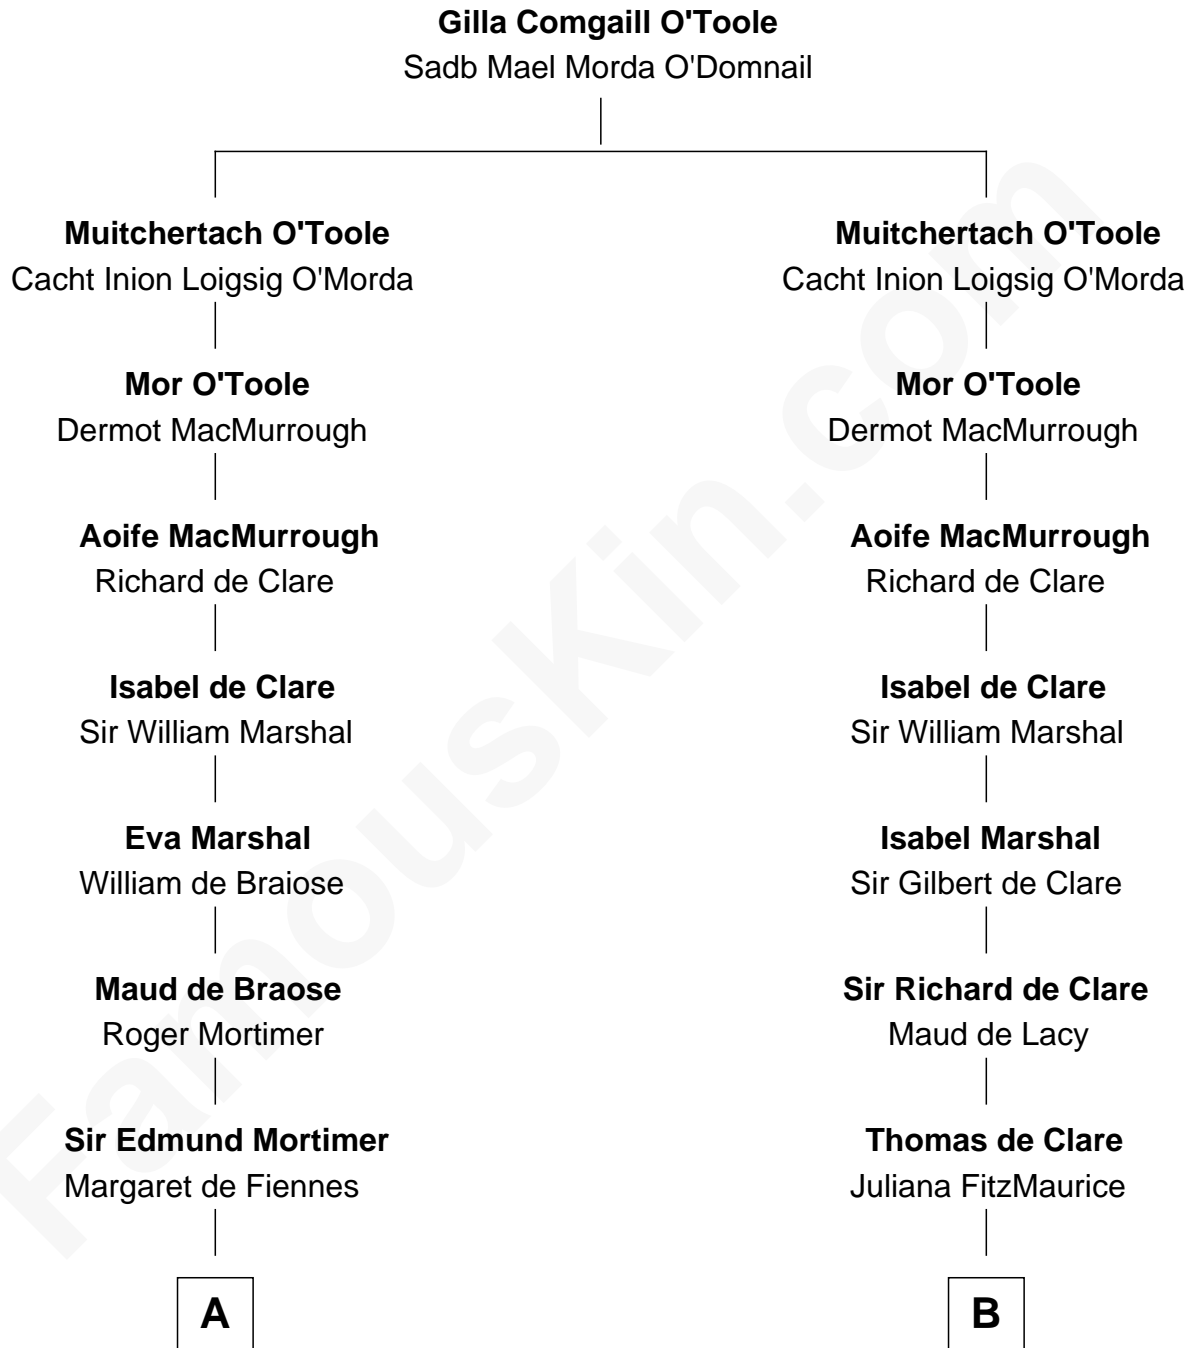

FamousKin.com

Relationship Chart of Daniel Carroll

Signer of the U.S. Constitution

19th cousin 2 times removed of

Rev. George Burroughs

Executed for Witchcraft, Salem 1692

C

Edward Digges
Elizabeth Page

William Digges
Elizabeth Sewall

Anne Digges
Henry Darnall

Eleanor Darnall
Daniel Carroll

Daniel Carroll
Signer of the U.S. Constitution

D

Rev. George Burrough
Frances Sparrow

Nathaniel Burrough
Rebecca Stiles

Rev. George Burroughs
Salem Witch Trials 1692

FamousKin.com