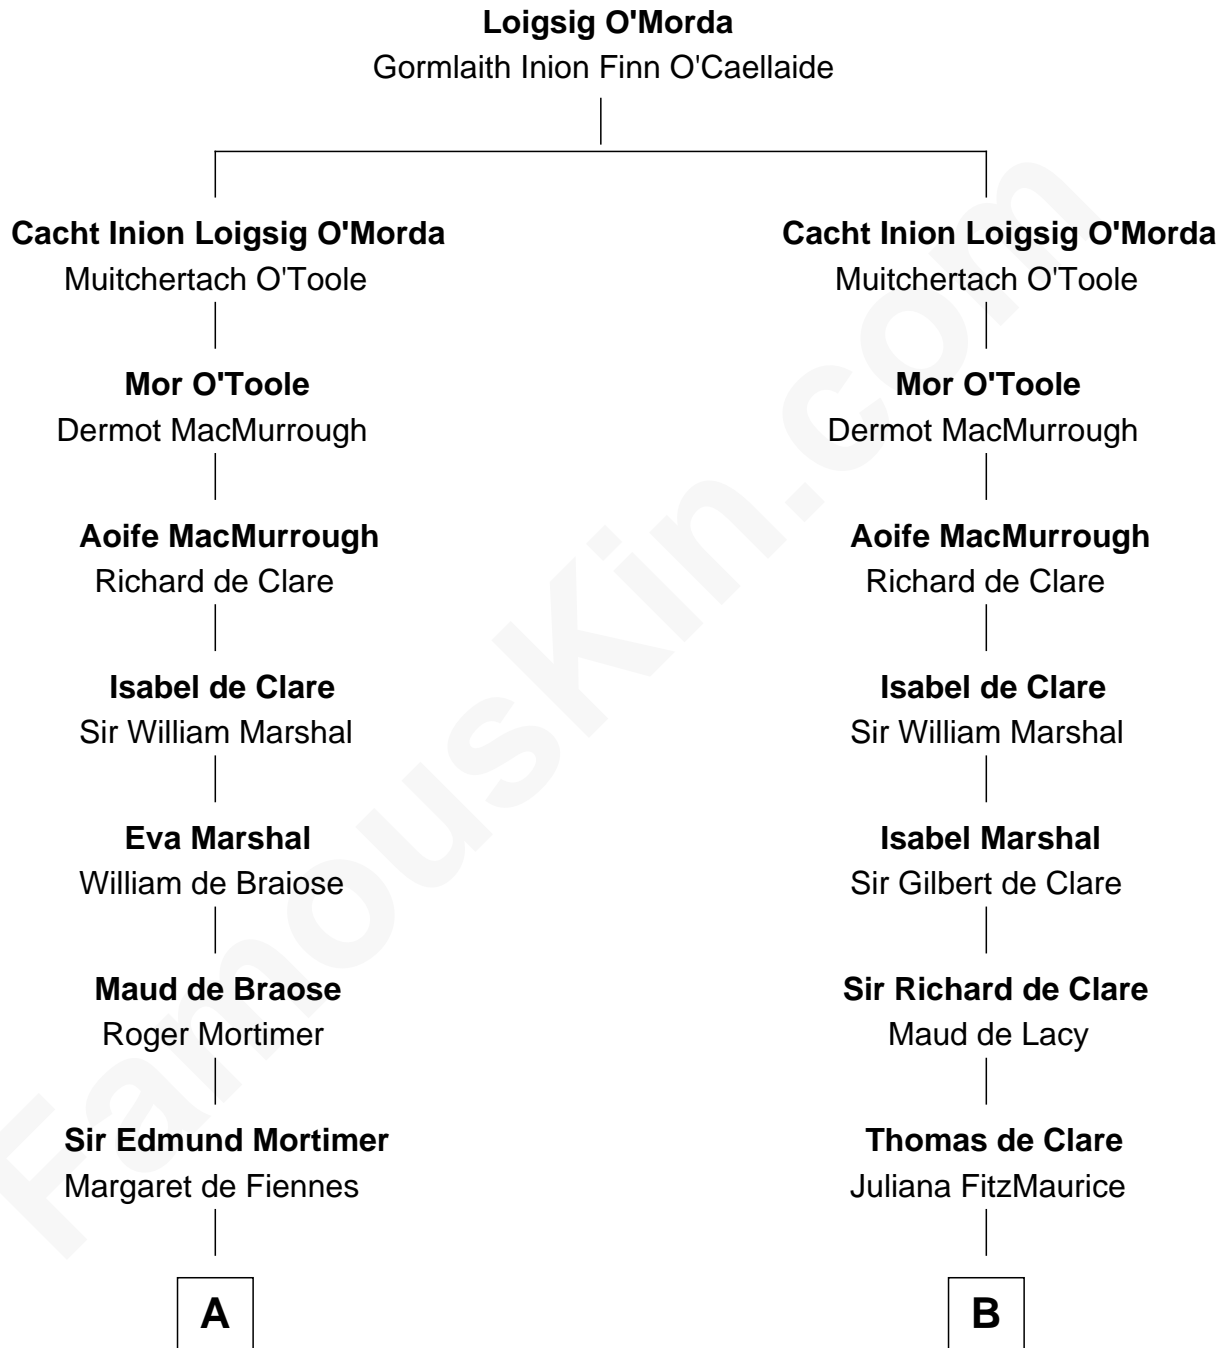

# FamousKin.com

## Relationship Chart of Daniel Carroll

*Signer of the U.S. Constitution*

19th cousin 2 times removed of

**Rev. George Burroughs**

*Executed for Witchcraft, Salem 1692*

**C**

**Edward Digges**  
Elizabeth Page

**Nathaniel Burrough**  
Rebecca Stiles

**Rev. George Burroughs**  
*Salem Witch Trials 1692*

FamousKin.com