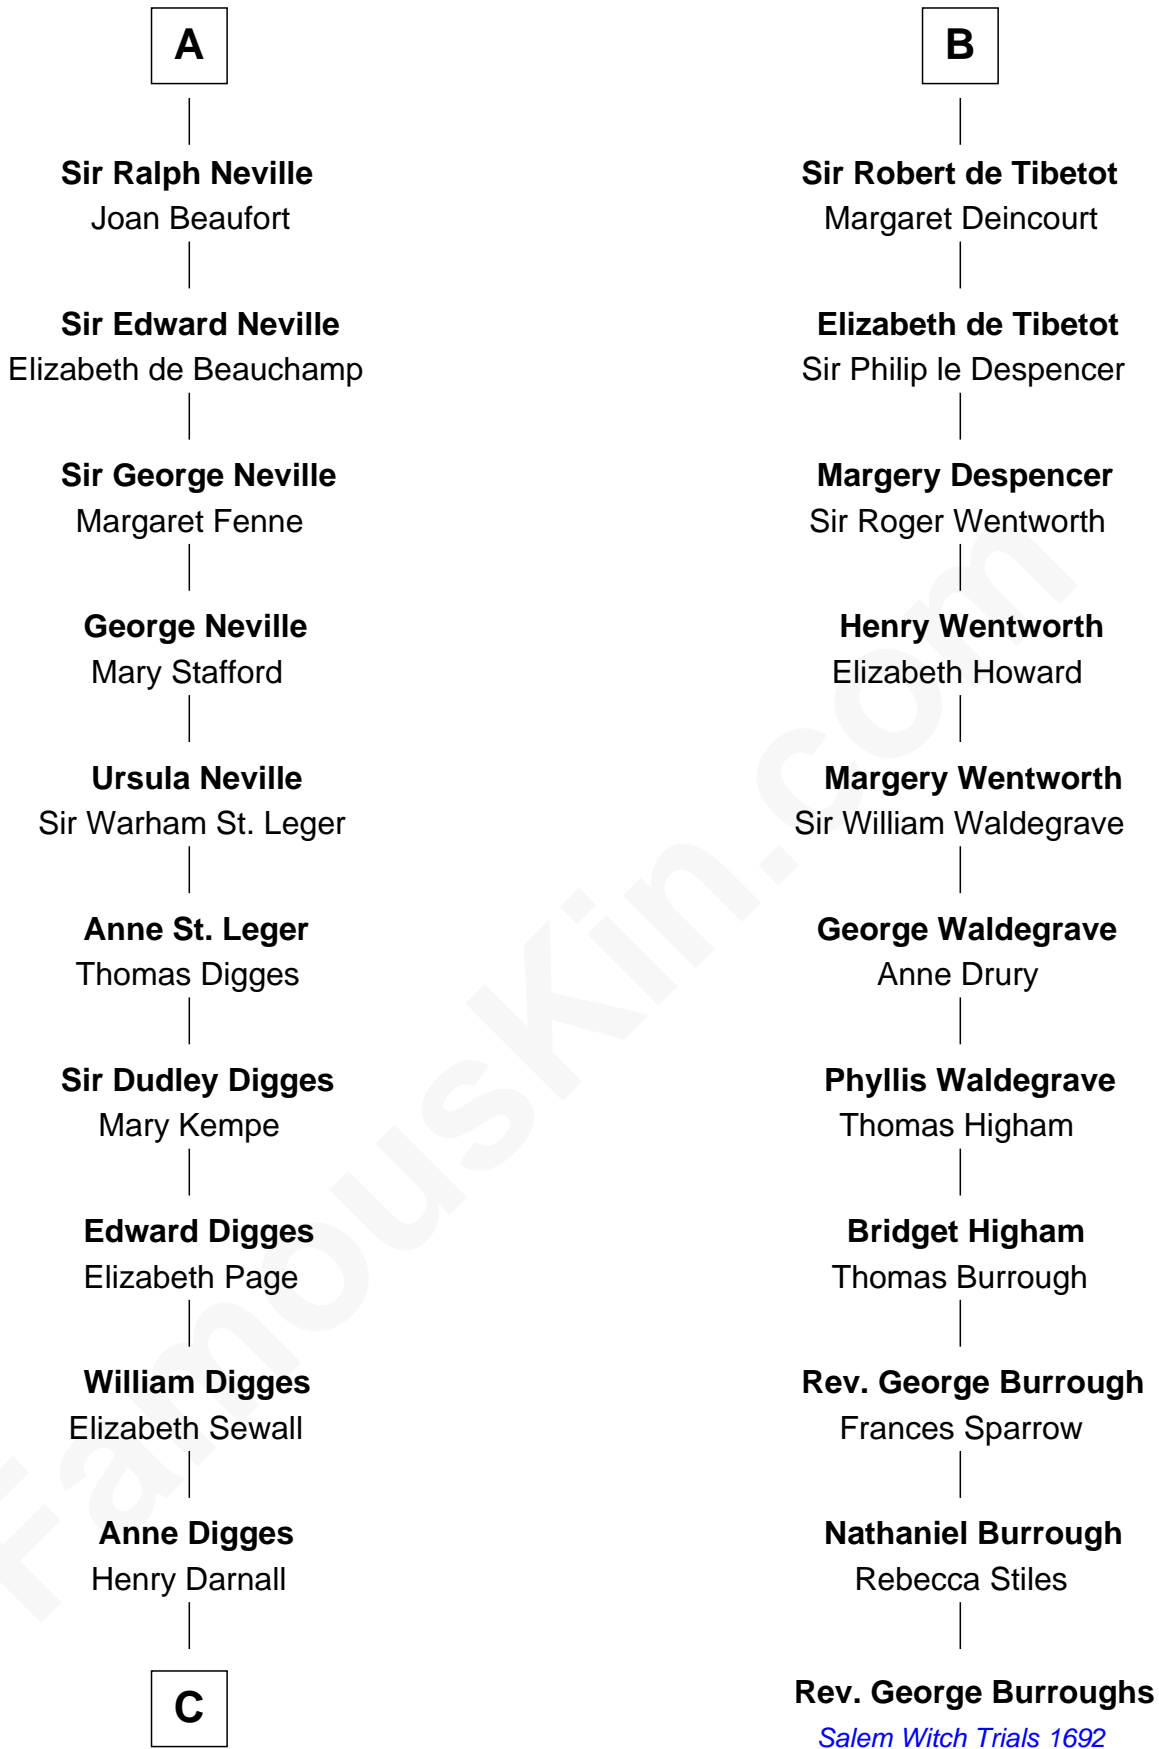

## Relationship Chart of Daniel Carroll

*Signer of the U.S. Constitution*

17th cousin 1 time removed of

**Rev. George Burroughs**

*Executed for Witchcraft, Salem 1692*

**C**

—  
**Eleanor Darnall**

Daniel Carroll

—  
**Daniel Carroll**

*Signer of the U.S. Constitution*

FamousKin.com