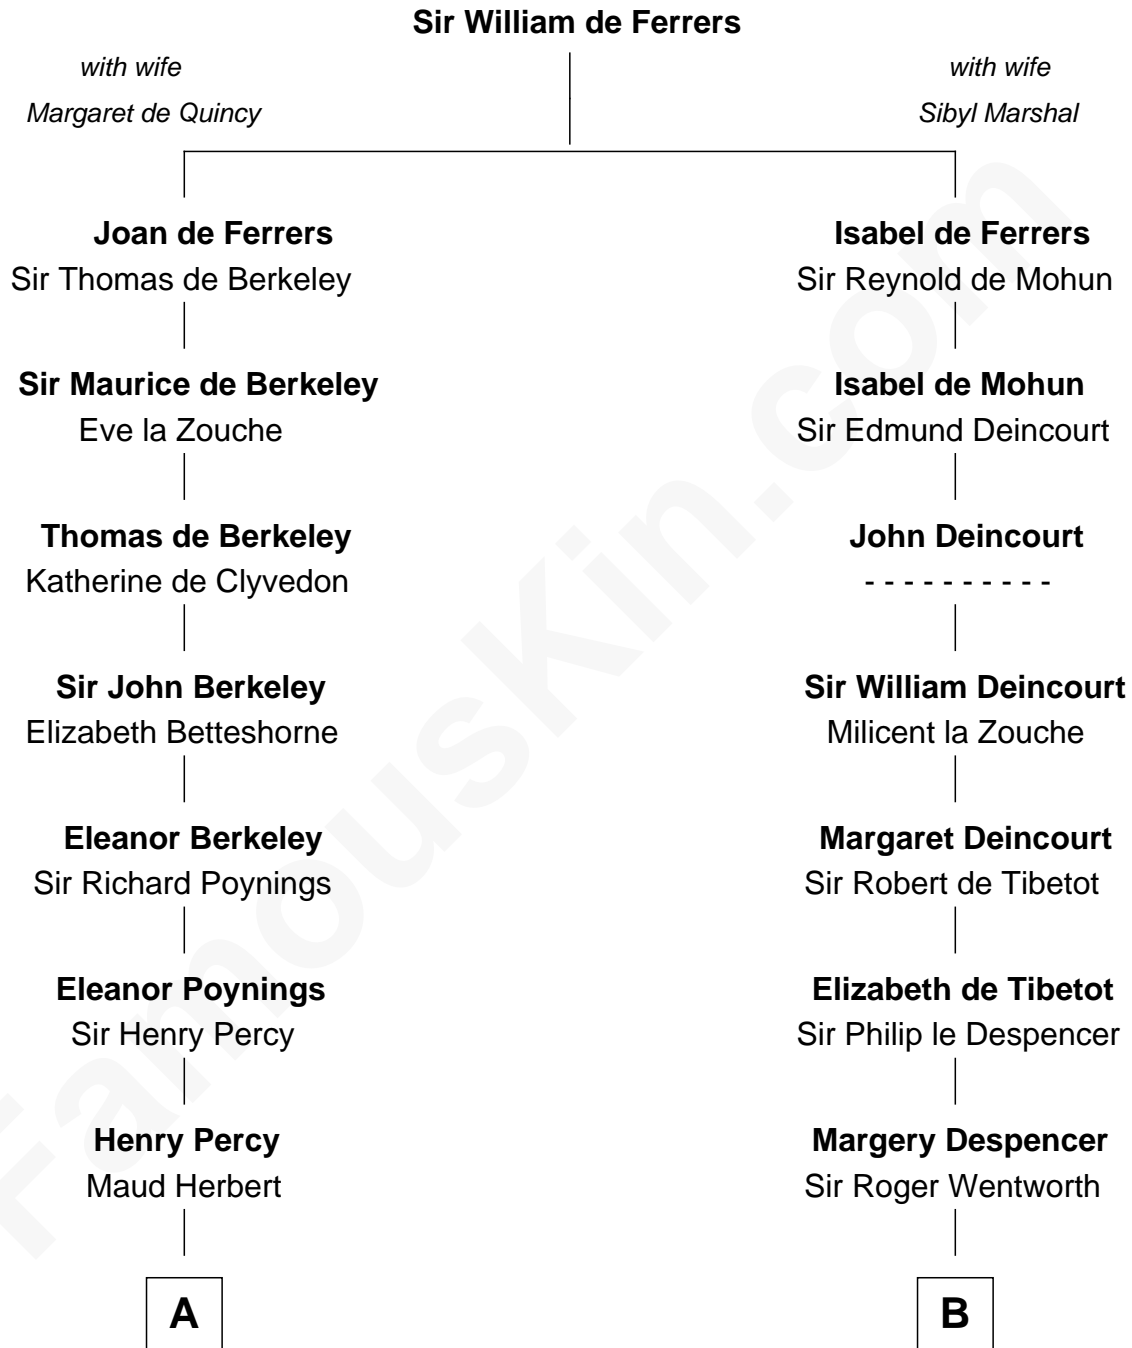

FamousKin.com

Relationship Chart of Daniel Carroll

Signer of the U.S. Constitution

14th cousin 2 times removed of

Rev. George Burroughs

Executed for Witchcraft, Salem 1692

A

Eleanor Percy
Edward Stafford

Mary Stafford
George Neville

Ursula Neville
Sir Warham St. Leger

Anne St. Leger
Thomas Digges

Sir Dudley Digges
Mary Kempe

Edward Digges
Elizabeth Page

William Digges
Elizabeth Sewall

Anne Digges
Henry Darnall