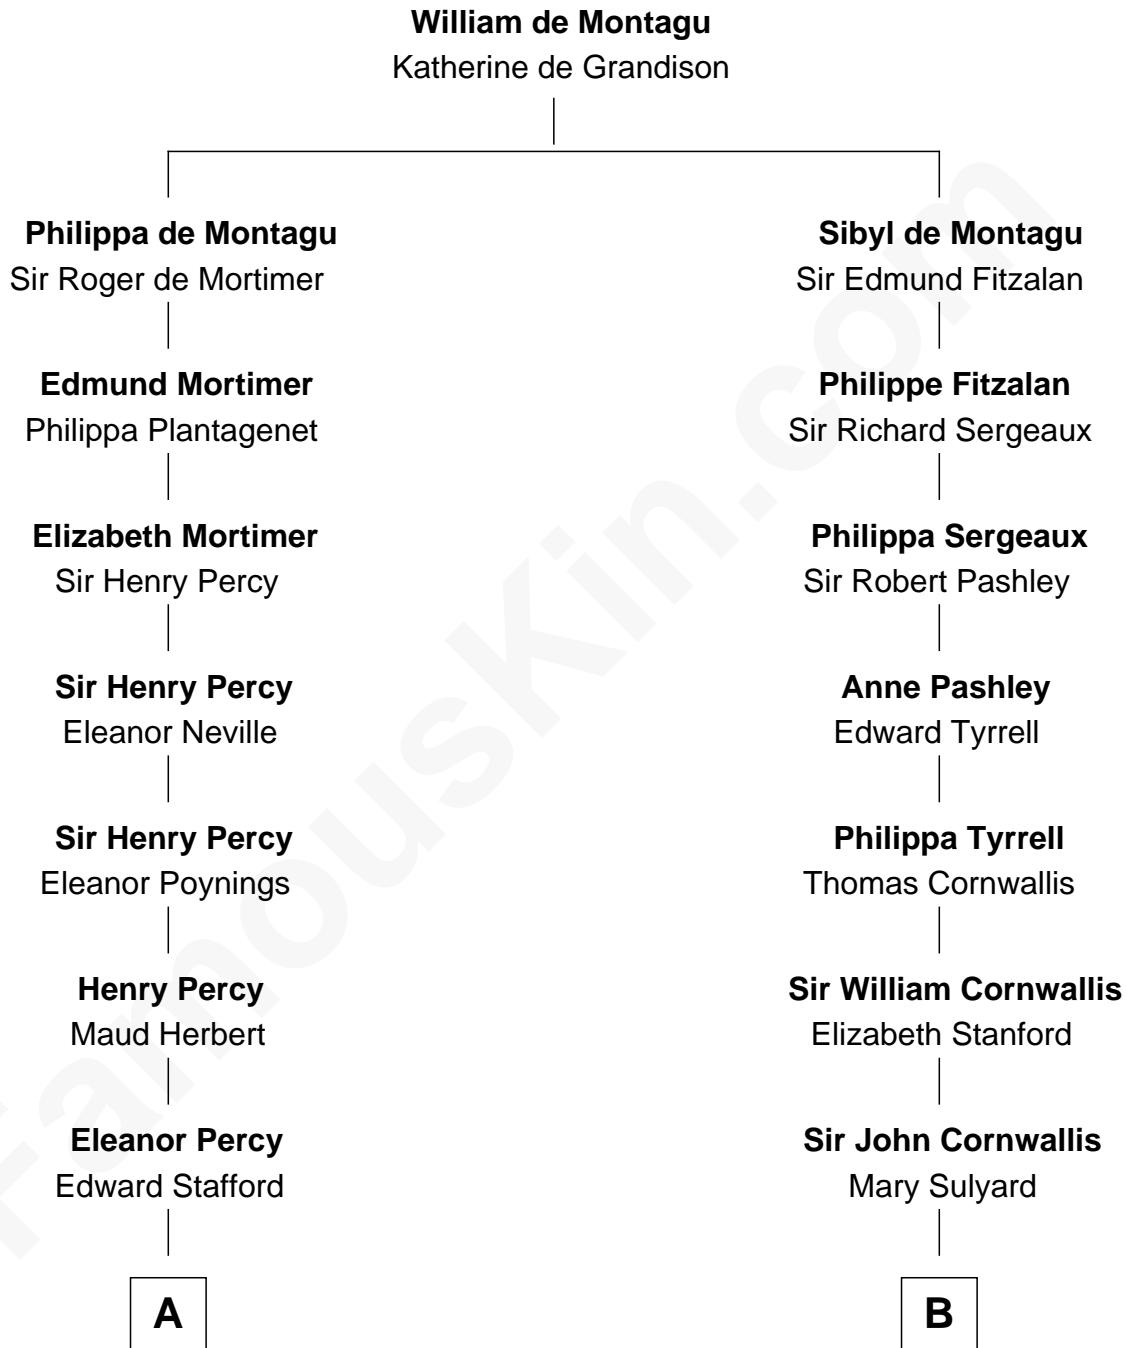

FamousKin.com

Relationship Chart of

Daniel Carroll

Signer of the U.S. Constitution

15th cousin 4 times removed of

Ben Ames Williams

Novelist and Short Story Author