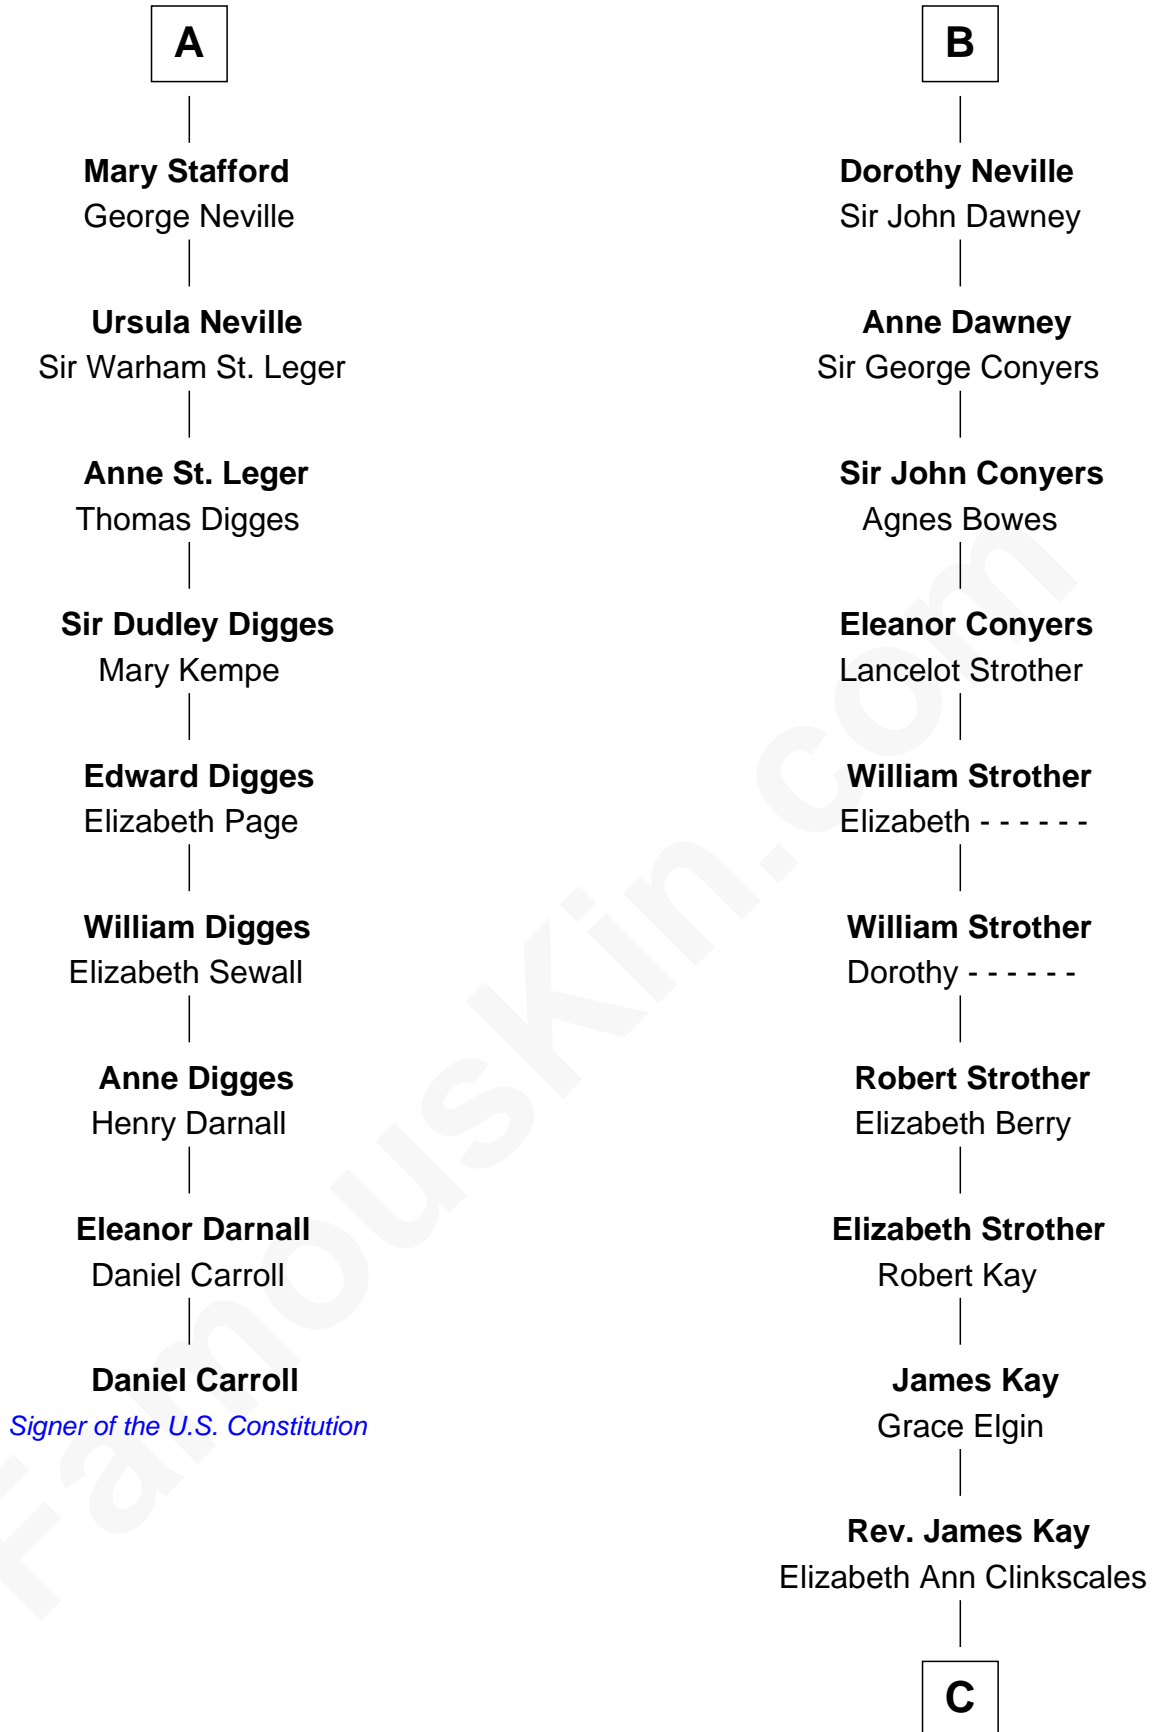

FamousKin.com Relationship Chart of

Daniel Carroll

Signer of the U.S. Constitution

15th cousin 6 times removed of

Jimmy Carter

39th U.S. President

Henry Plantagenet
Maud de Chaworth

Mary Plantagenet
Henry de Percy

Sir Henry Percy
Margaret de Neville

Sir Henry Percy
Elizabeth Mortimer

Sir Henry Percy
Eleanor Neville

Sir Henry Percy
Eleanor Poynings

Henry Percy
Maud Herbert

Eleanor Percy
Edward Stafford

A

Eleanor Plantagenet
Richard Fitzalan

Joan Fitzalan
Humphrey de Bohun

Eleanor de Bohun
Sir Thomas Plantagenet

Anne Plantagenet
Sir William Bouchier

Sir John Bouchier
Margaret Berners

Joan Bouchier
Sir Henry Neville

Sir Richard Neville
Anne Stafford

B

C

|
Mary Kay

John Pratt

|
James E. Pratt

Sophonra C. Cowan

|
Nina Pratt

William Archibald Carter