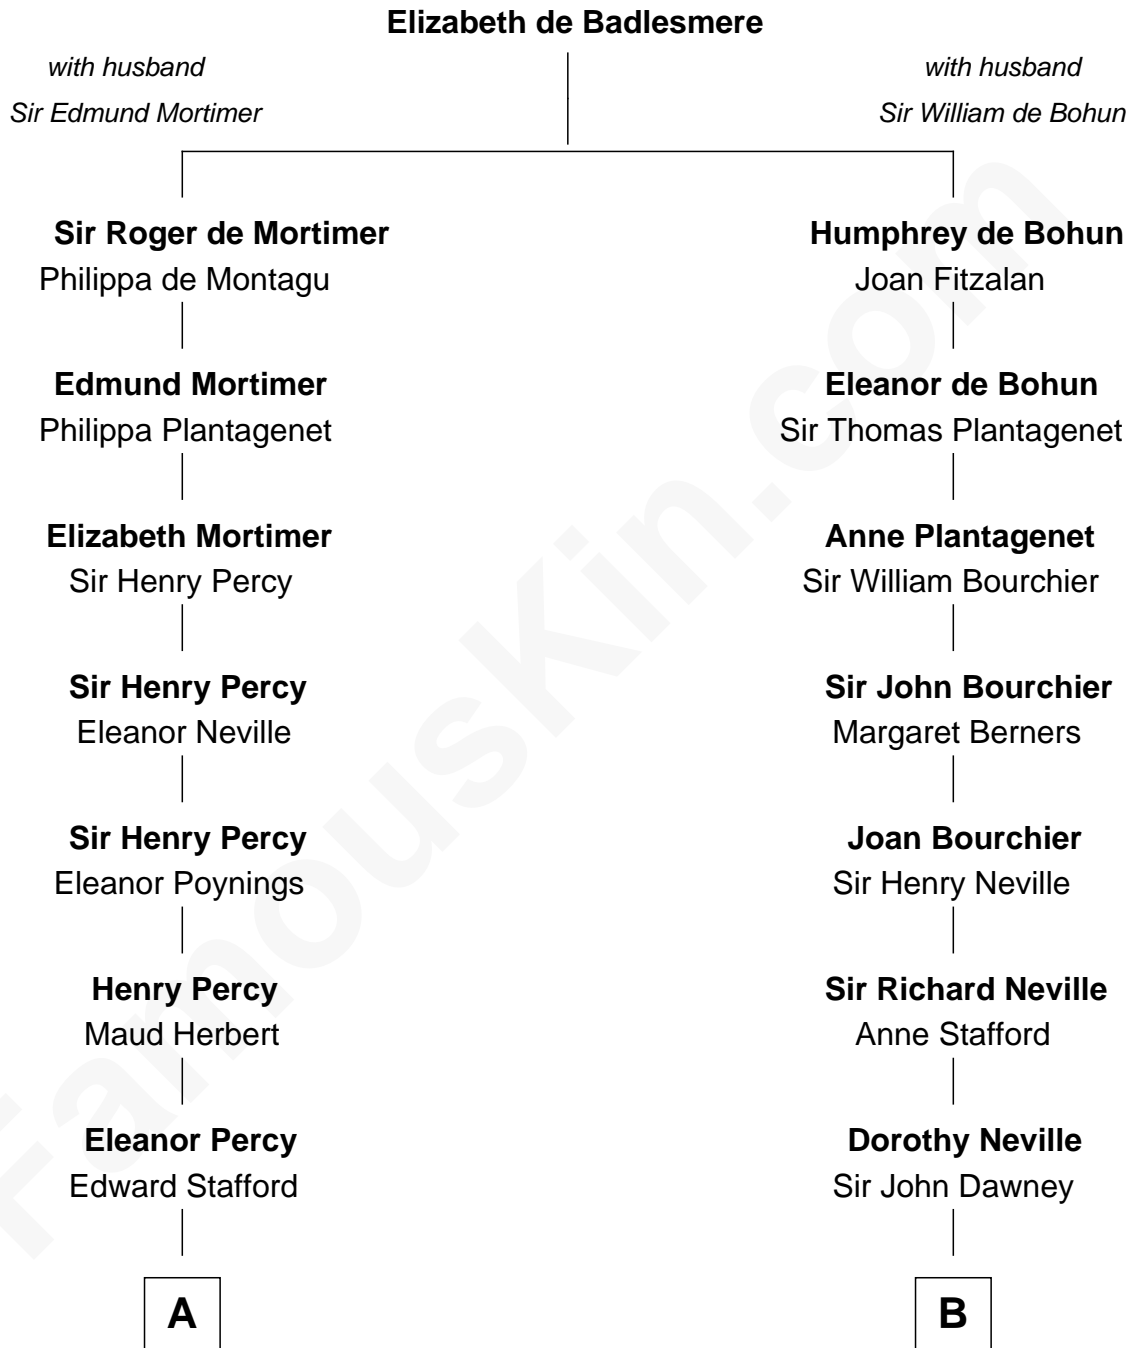

FamousKin.com Relationship Chart of

Daniel Carroll

Signer of the U.S. Constitution

15th cousin 5 times removed of

Jimmy Carter

39th U.S. President

C

James E. Pratt

Sophonra C. Cowan

Nina Pratt

William Archibald Carter

Earl Carter

Lillian Gordy

Jimmy Carter

39th U.S. President

FamousKin.com