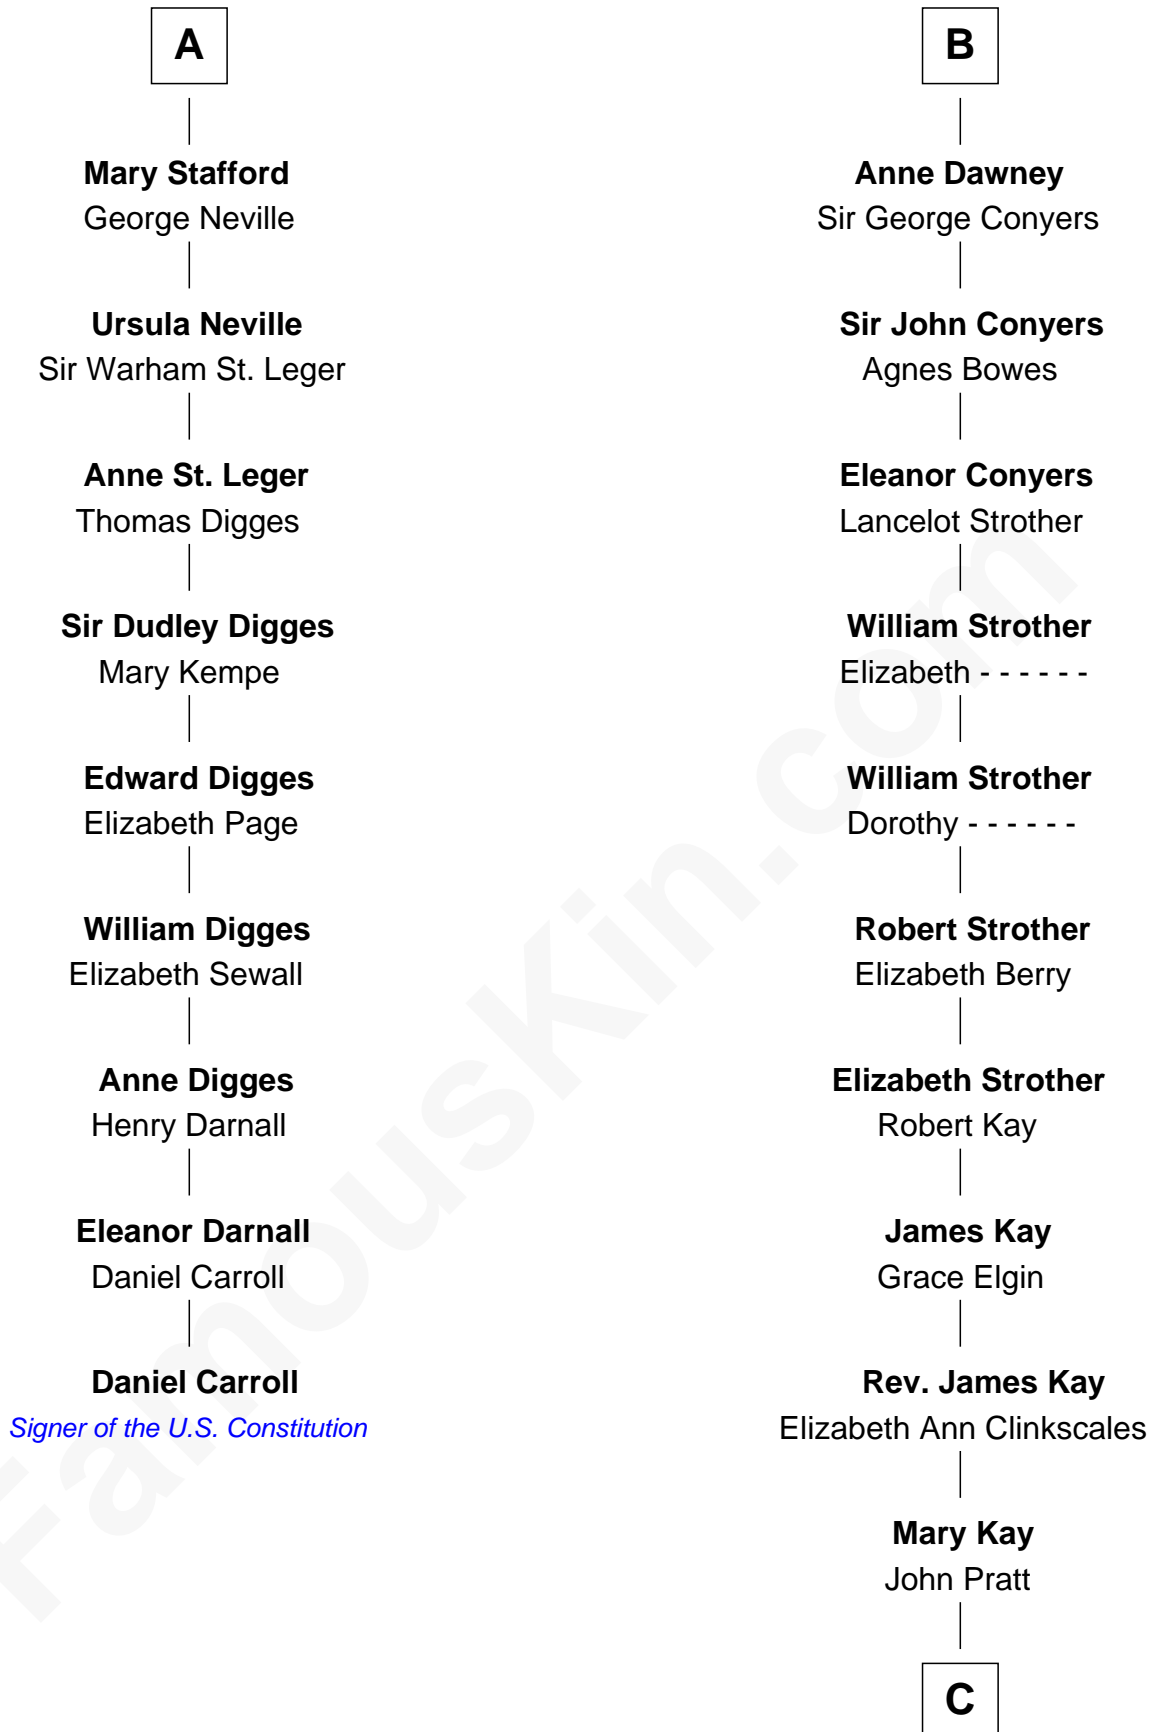

FamousKin.com Relationship Chart of

Daniel Carroll

Signer of the U.S. Constitution

15th cousin 5 times removed of

Jimmy Carter

39th U.S. President

C

James E. Pratt

Sophonra C. Cowan

Nina Pratt

William Archibald Carter

Earl Carter

Lillian Gordy

Jimmy Carter

39th U.S. President

FamousKin.com