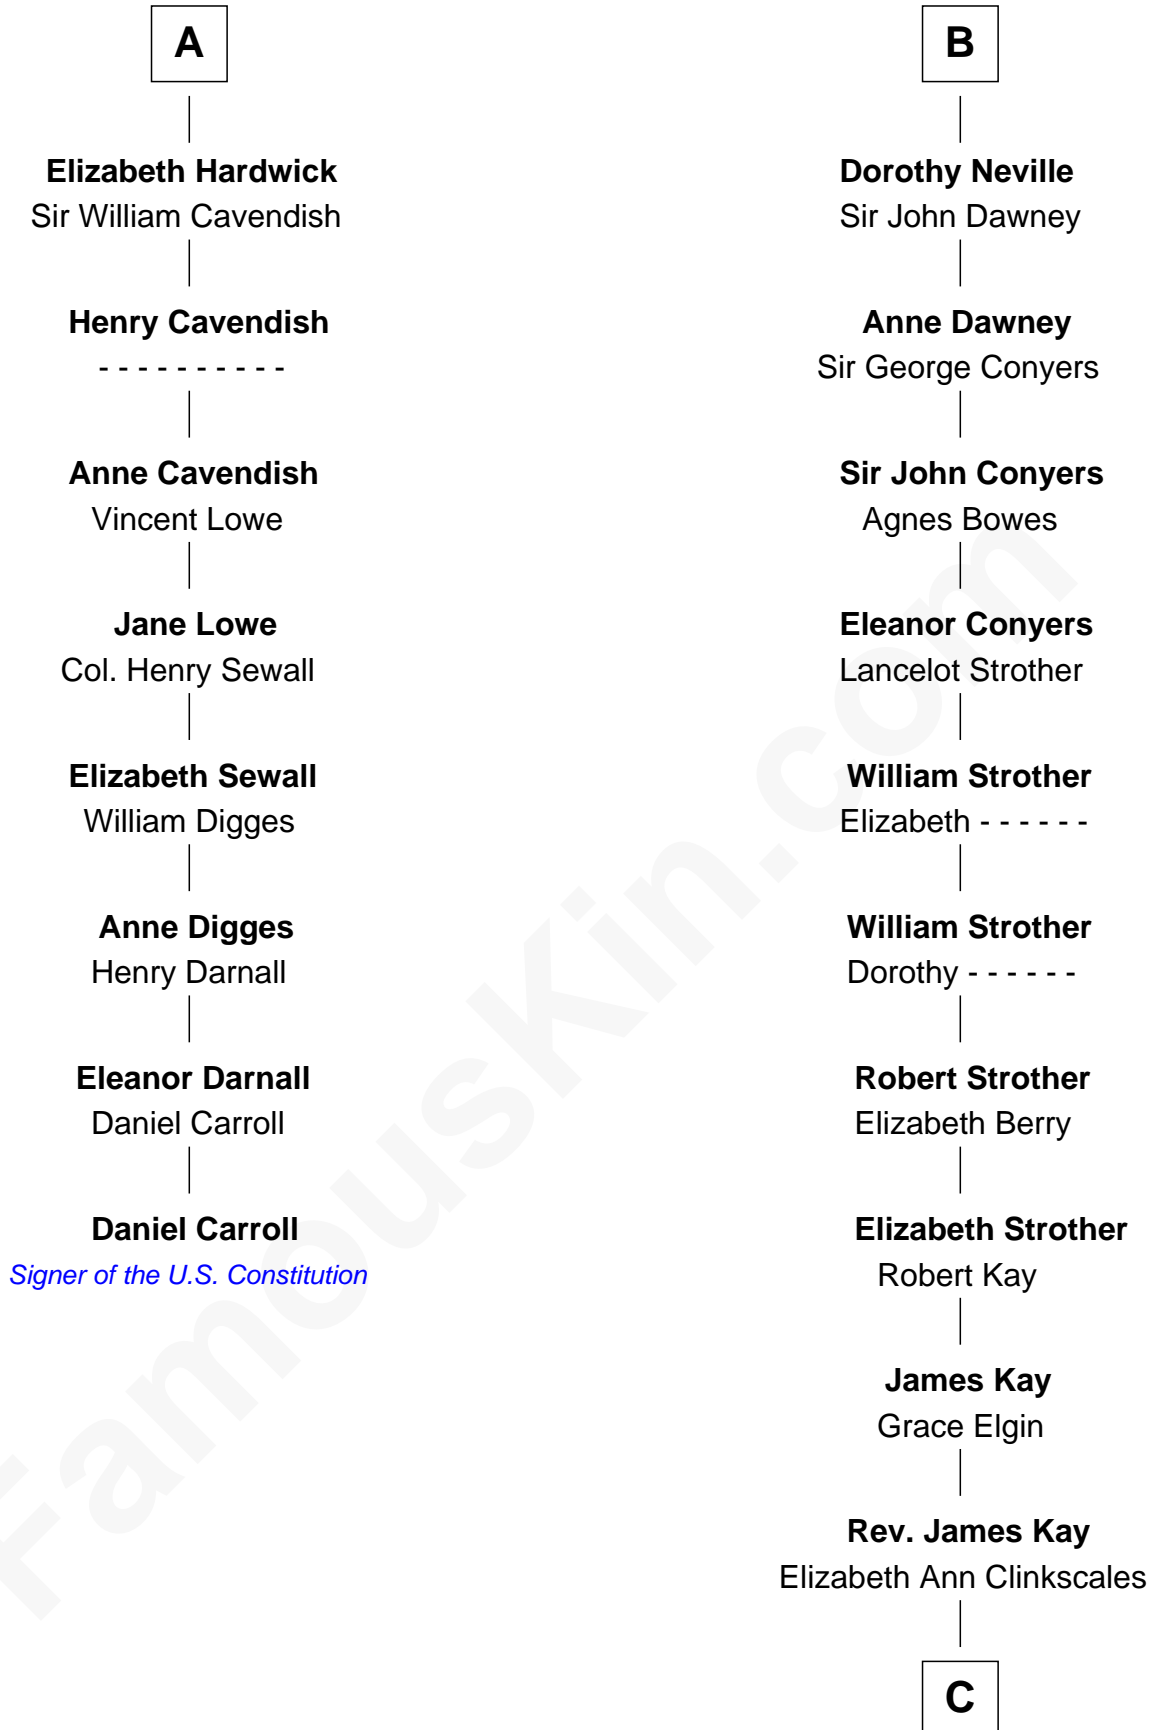

# FamousKin.com Relationship Chart of

**Daniel Carroll**

*Signer of the U.S. Constitution*

14th cousin 7 times removed of

**Jimmy Carter**

*39th U.S. President*

**Edmund Fitzalan**

Alice de Warenne

**C**

|  
**Mary Kay**

John Pratt

|  
**James E. Pratt**

Sophonra C. Cowan

|  
**Nina Pratt**

William Archibald Carter

|  
**Earl Carter**

Lillian Gordy

|  
**Jimmy Carter**

*39th U.S. President*

FamousKin.com