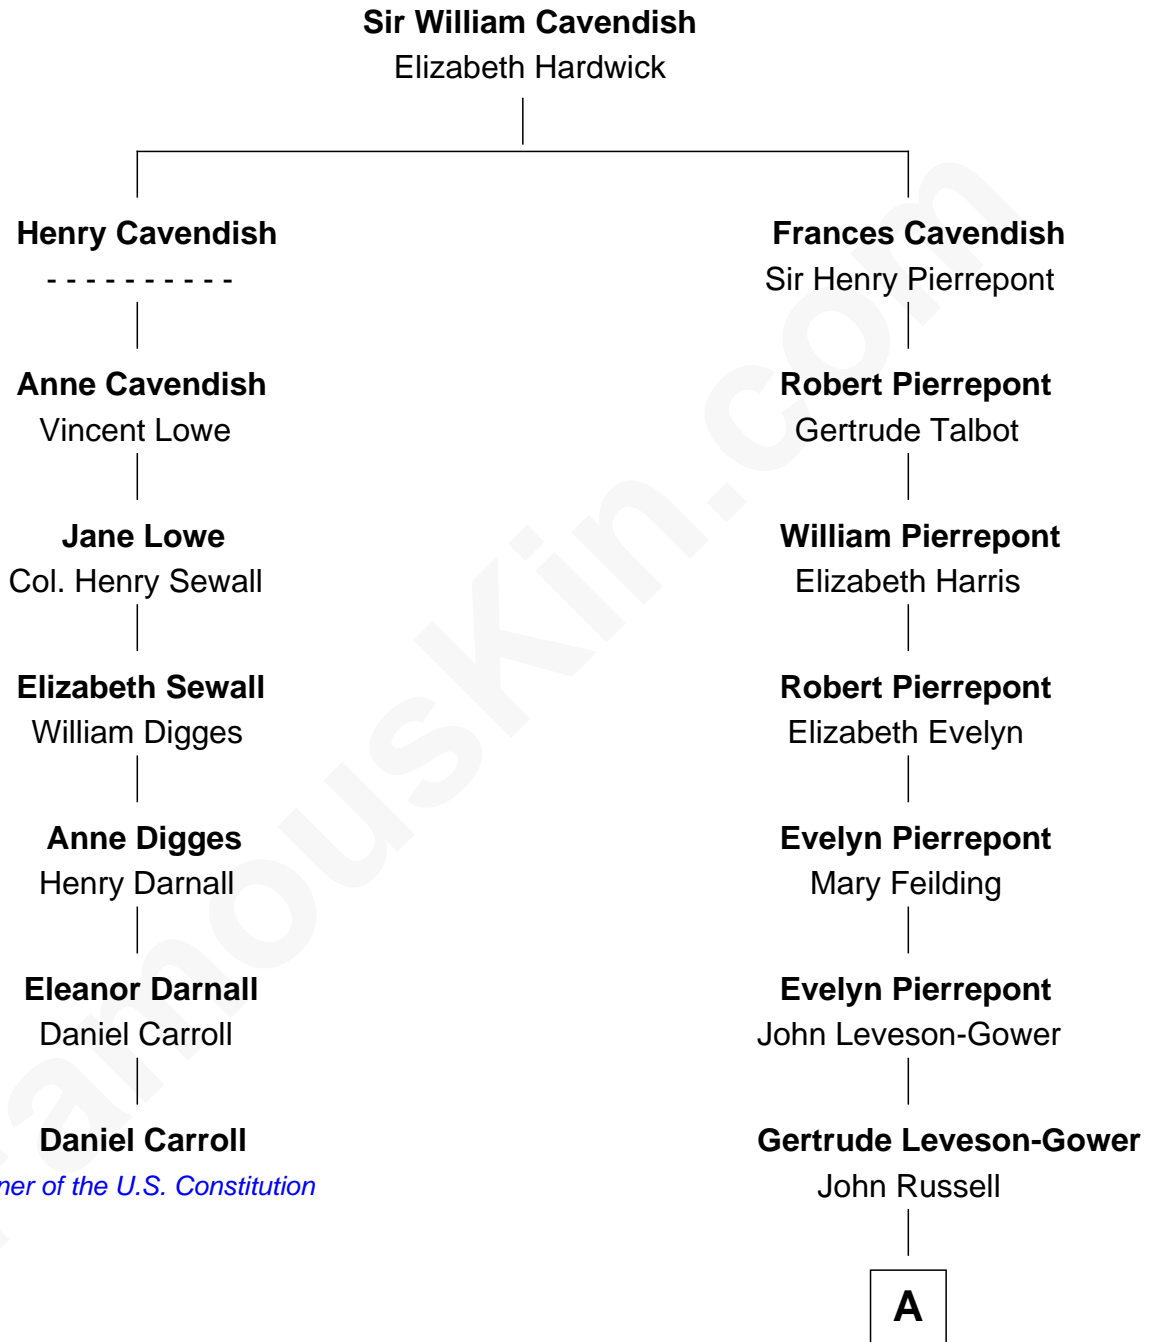

## Relationship Chart of

### Daniel Carroll

*Signer of the U.S. Constitution*

6th cousin 6 times removed of

### Sir Winston Churchill

*Prime Minister of the United Kingdom*

**A**

**Caroline Russell**  
Sir George Spencer

**George Spencer**  
Susan Stewart

**Sir George Spencer-Churchill**  
Jane Stewart

**Sir John Winston Spencer-Churchill**  
Frances Anne Emily Vane