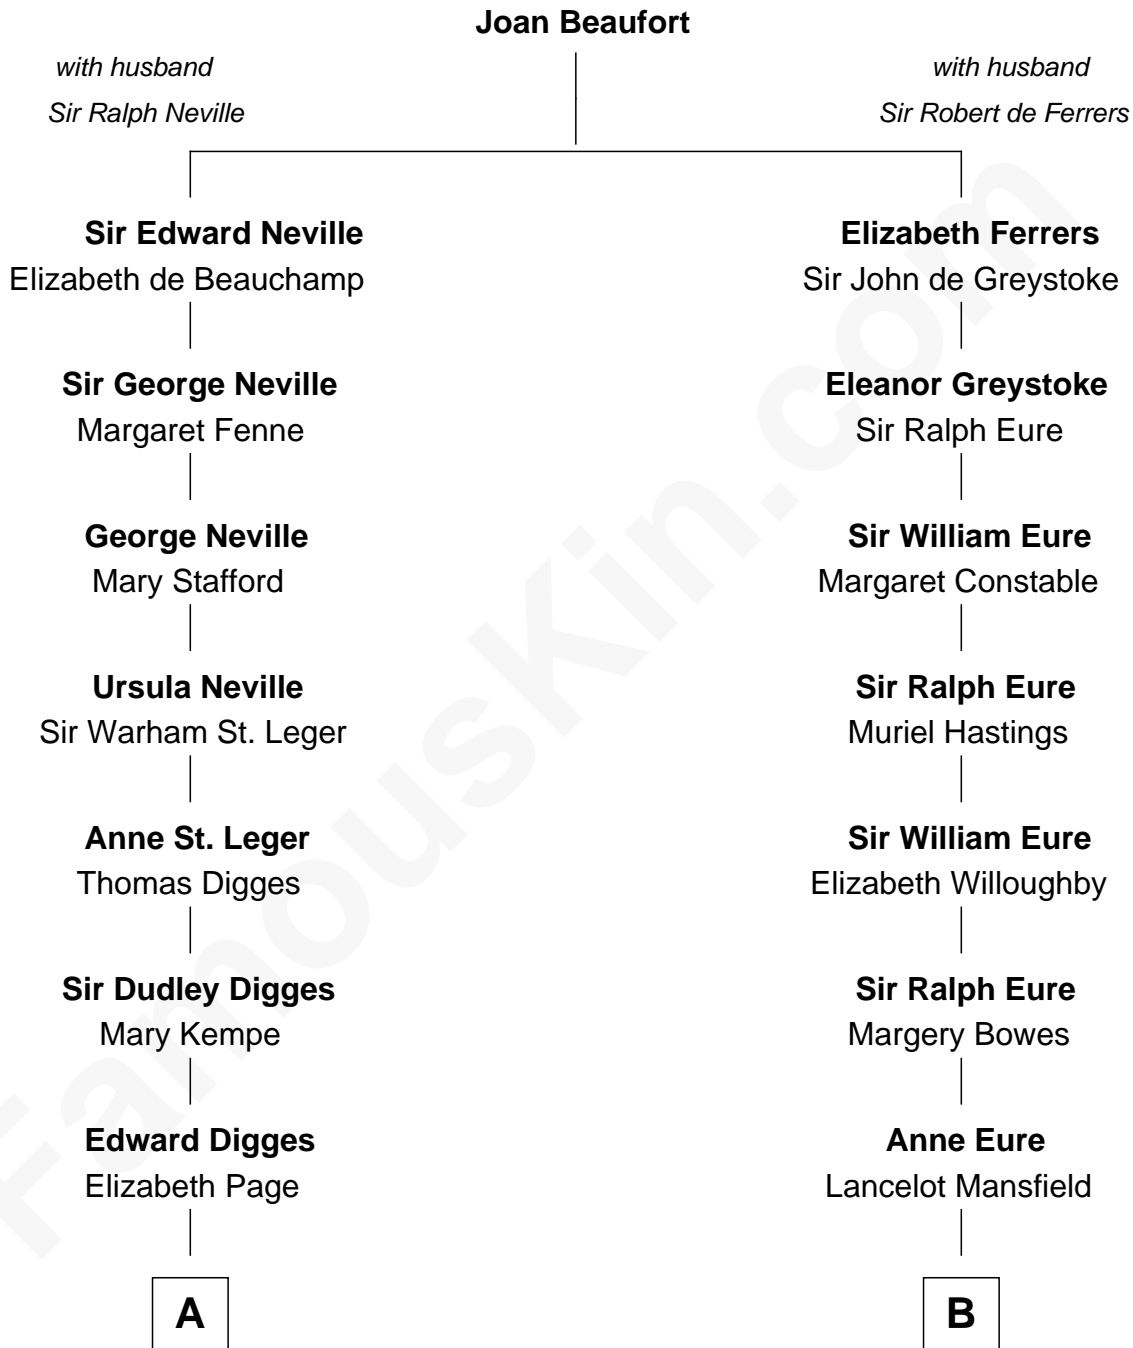

FamousKin.com

Relationship Chart of

Daniel Carroll

Signer of the U.S. Constitution

10th cousin 6 times removed of

William Howard Taft

27th U.S. President

A

William Digges
Elizabeth Sewall

Anne Digges
Henry Darnall

Eleanor Darnall
Daniel Carroll

Daniel Carroll
Signer of the U.S. Constitution

B

John Mansfield
Elizabeth - - - - -

Elizabeth Mansfield
Rev. John Wilson

William Howard Taft
27th U.S. President

FamousKin.com